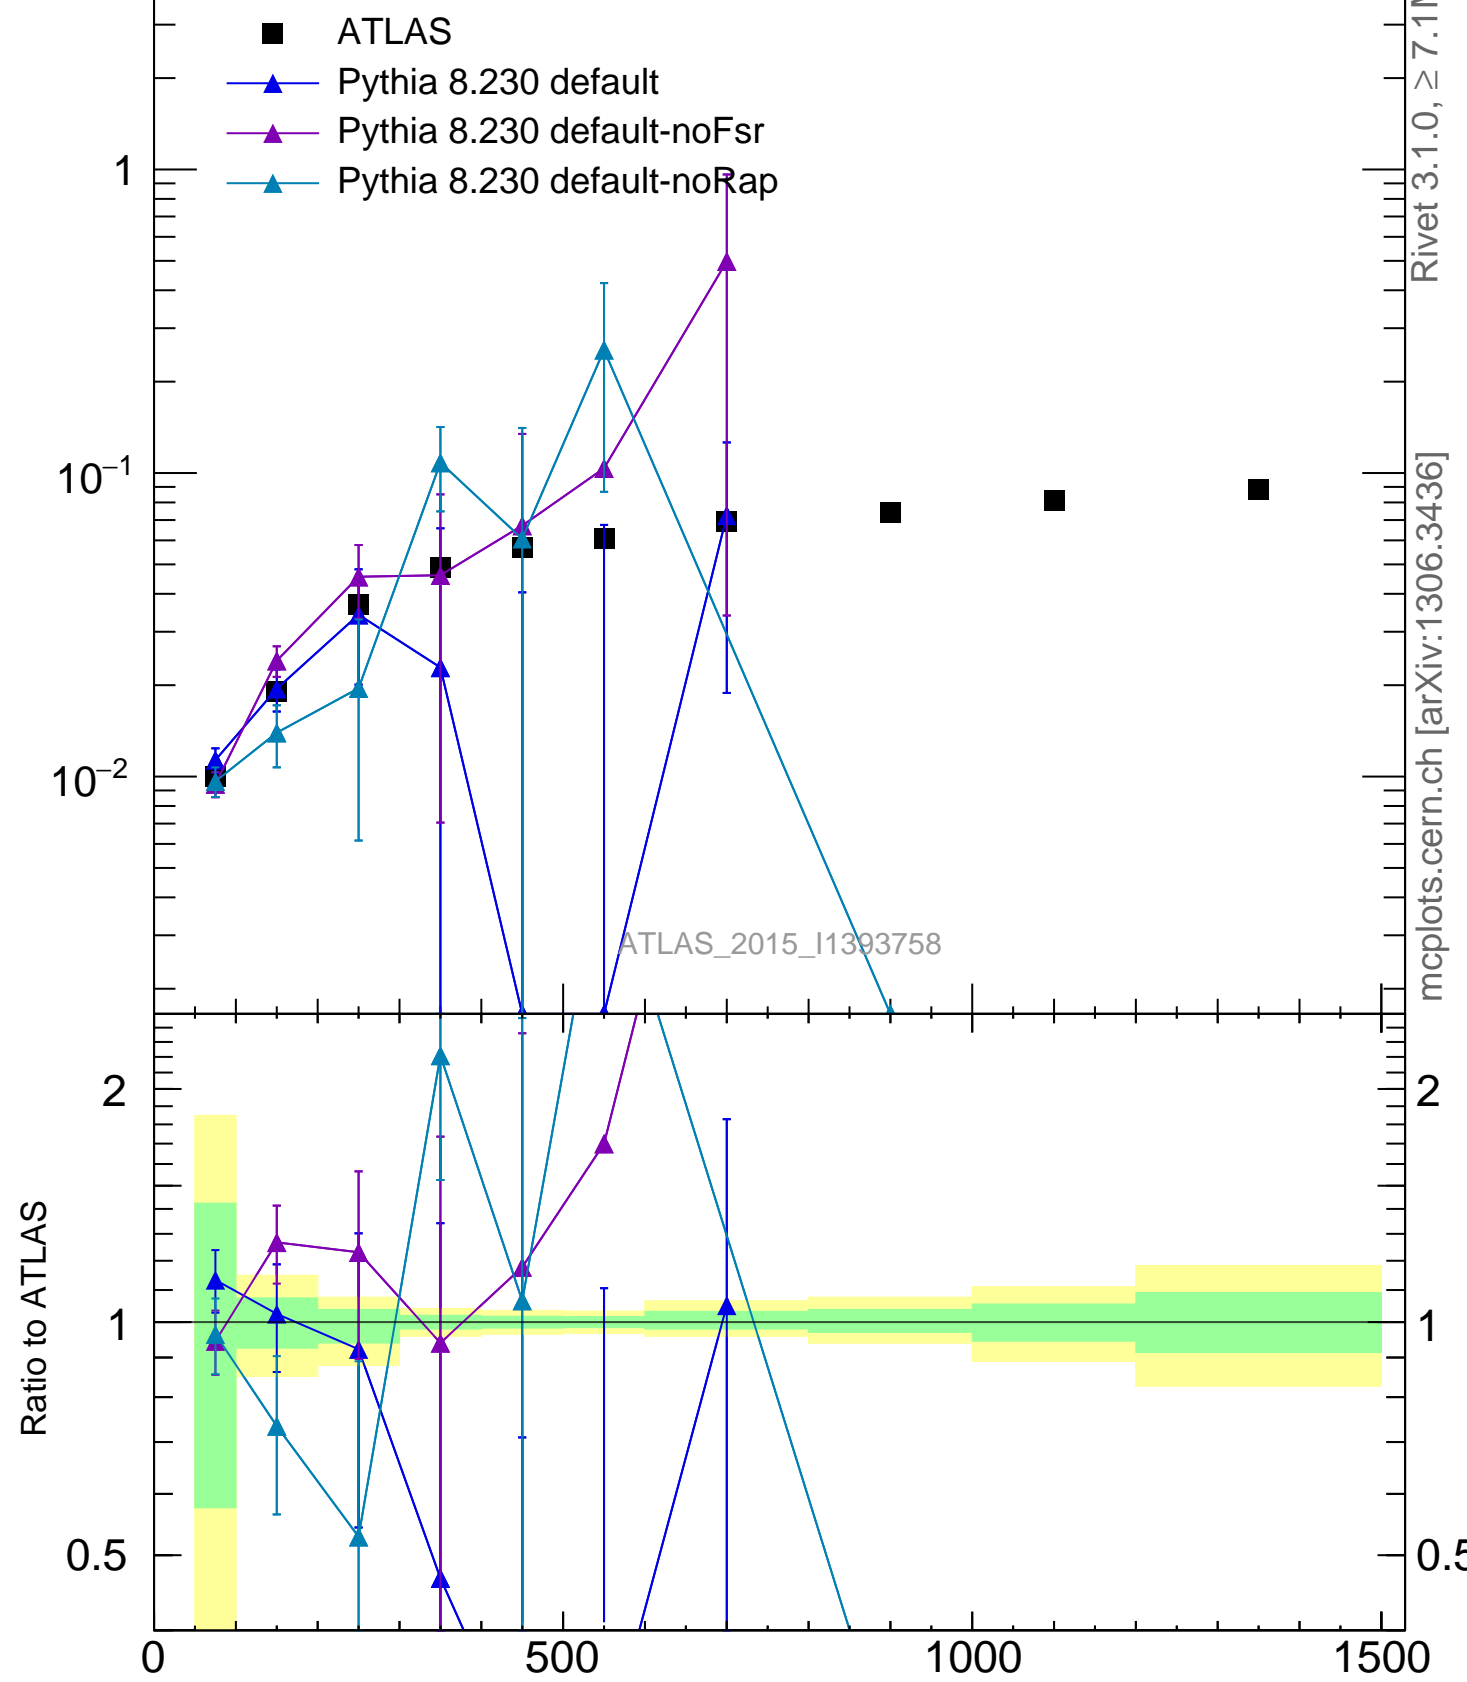

Jet Charge Mean($\kappa=0.7$, forward, $|\eta| < 2.1$)

Rivet 3.1.0, ≥ 7.1 M events
mcplots.cern.ch [arXiv:1306.3436]