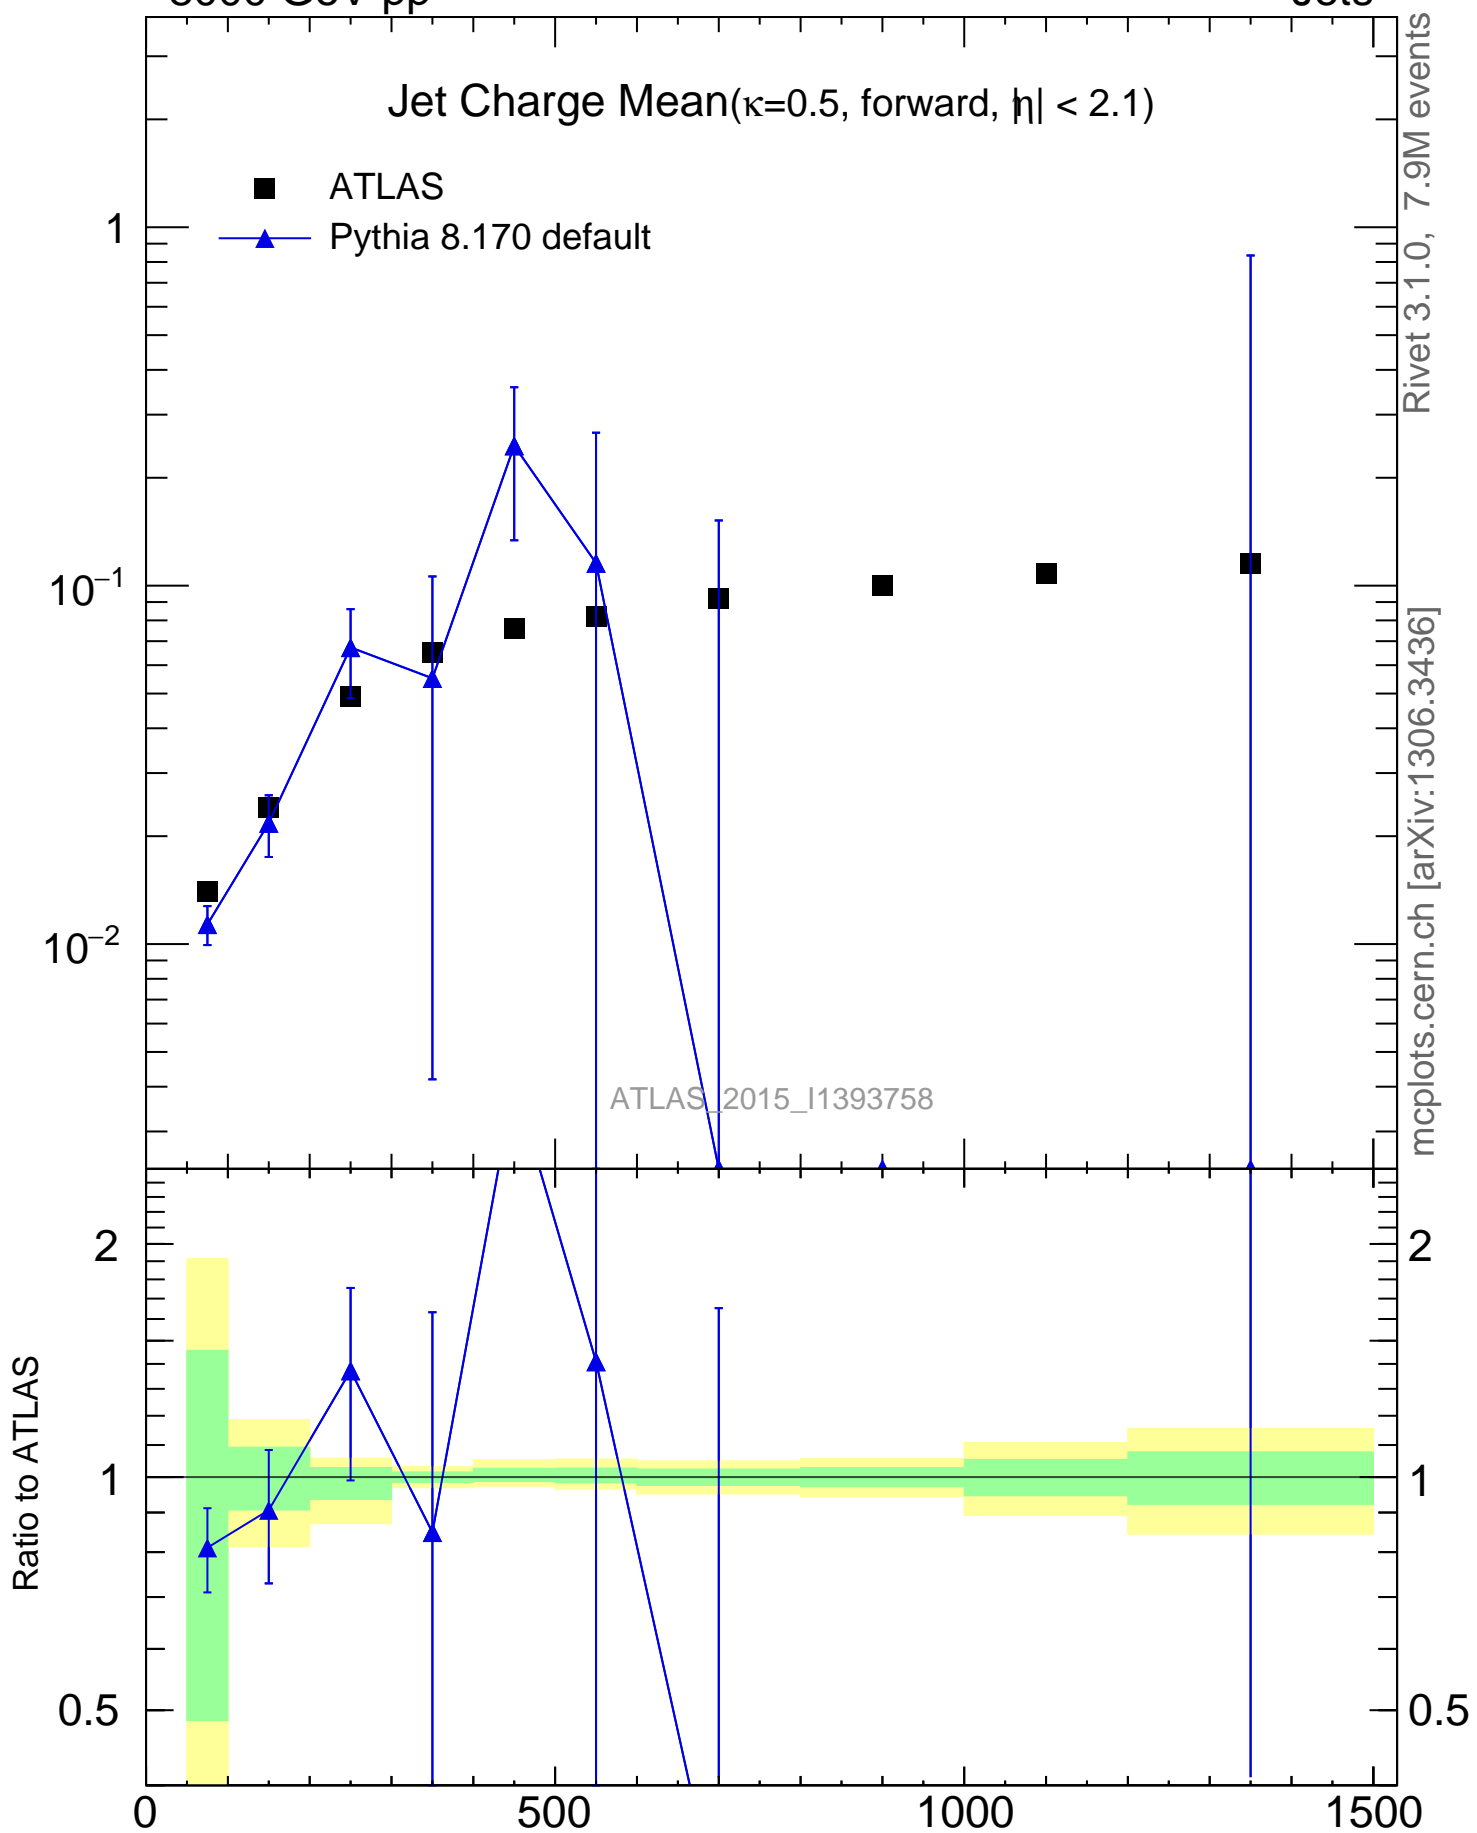

Jet Charge Mean( $\kappa=0.5$ , forward,  $|\eta| < 2.1$ )

- ATLAS
- ▲ Pythia 8.170 default

ATLAS\_2015\_I1393758