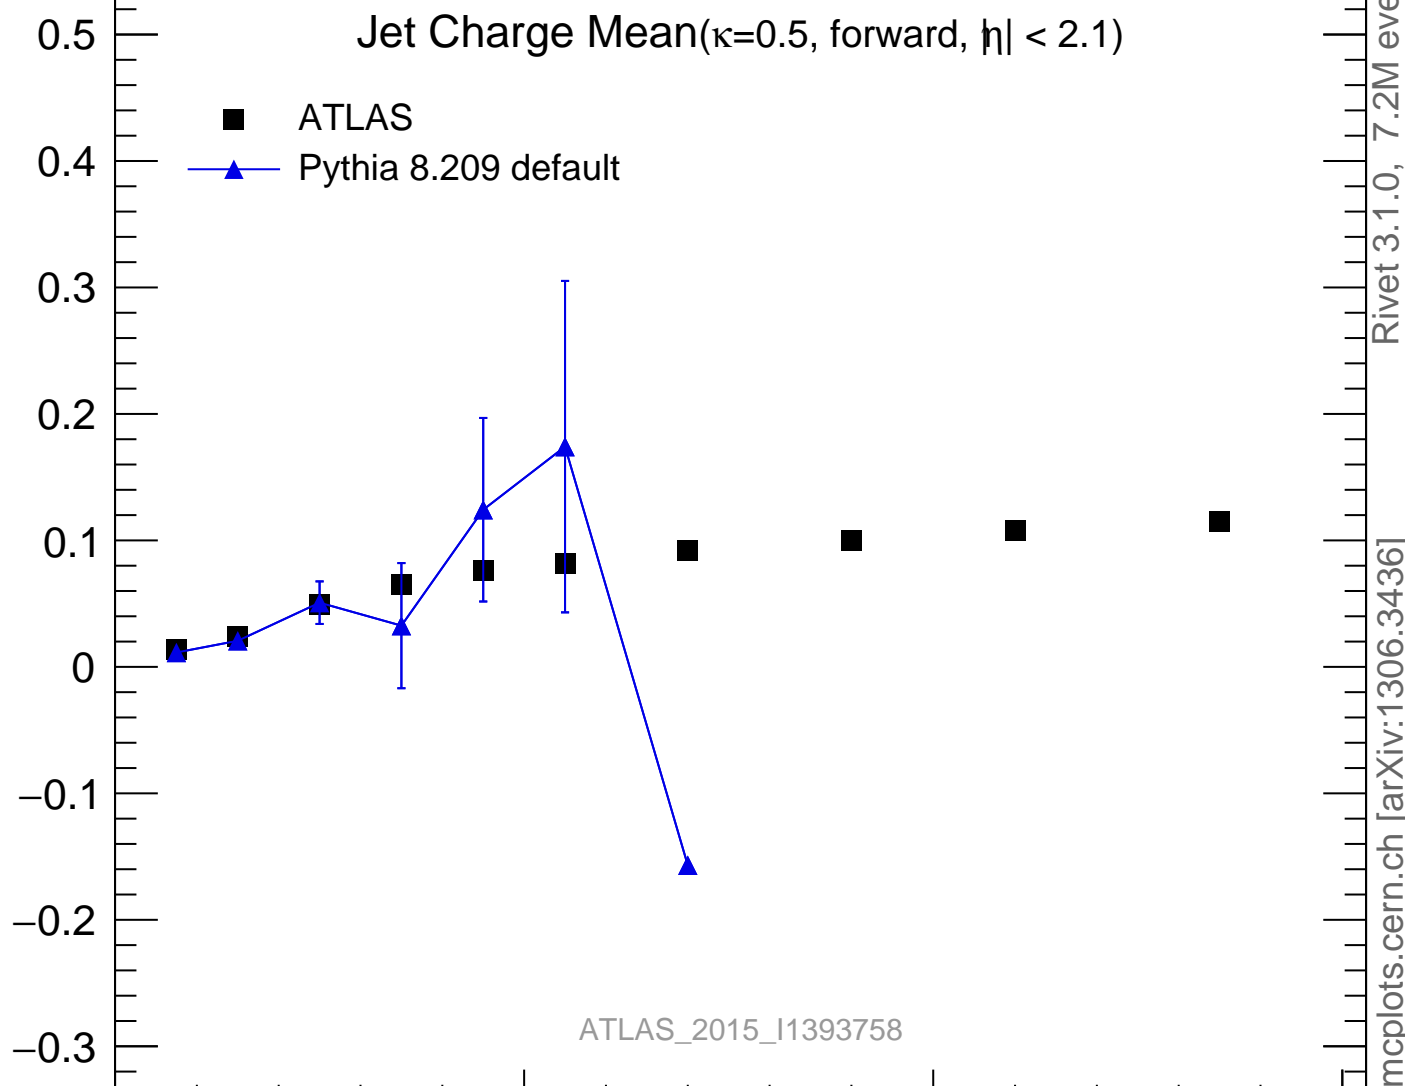

Jet Charge Mean($\kappa=0.5$, forward, $|\eta| < 2.1$)

- ATLAS
- ▲ Pythia 8.209 default

ATLAS_2015_I1393758