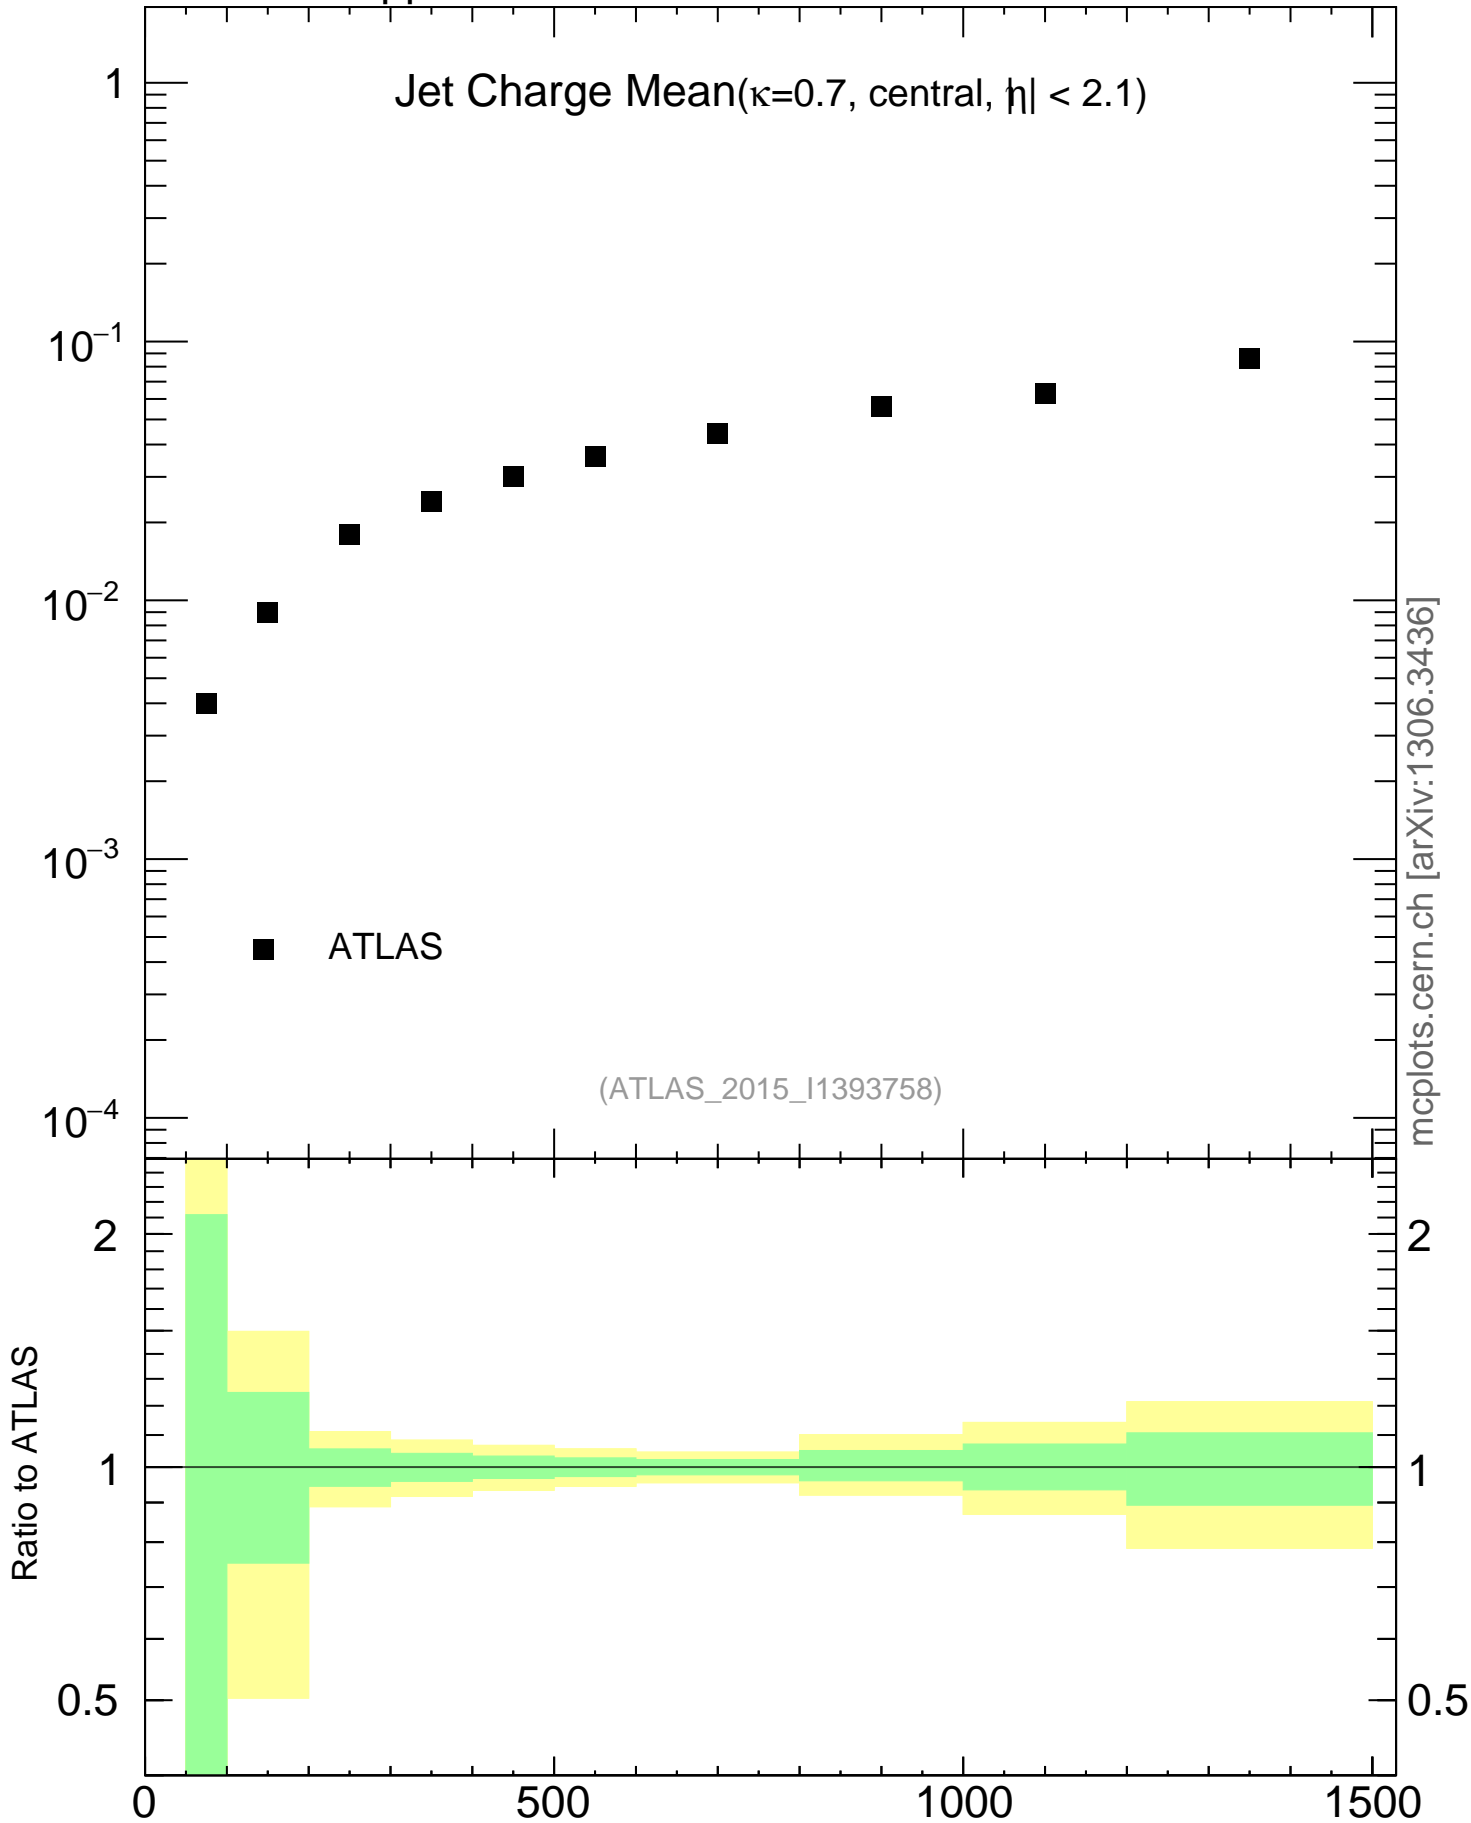

8000 GeV pp

Jets

Jet Charge Mean($\kappa=0.7$, central, $|\eta| < 2.1$)

mcplots.cern.ch [arXiv:1306.3436]