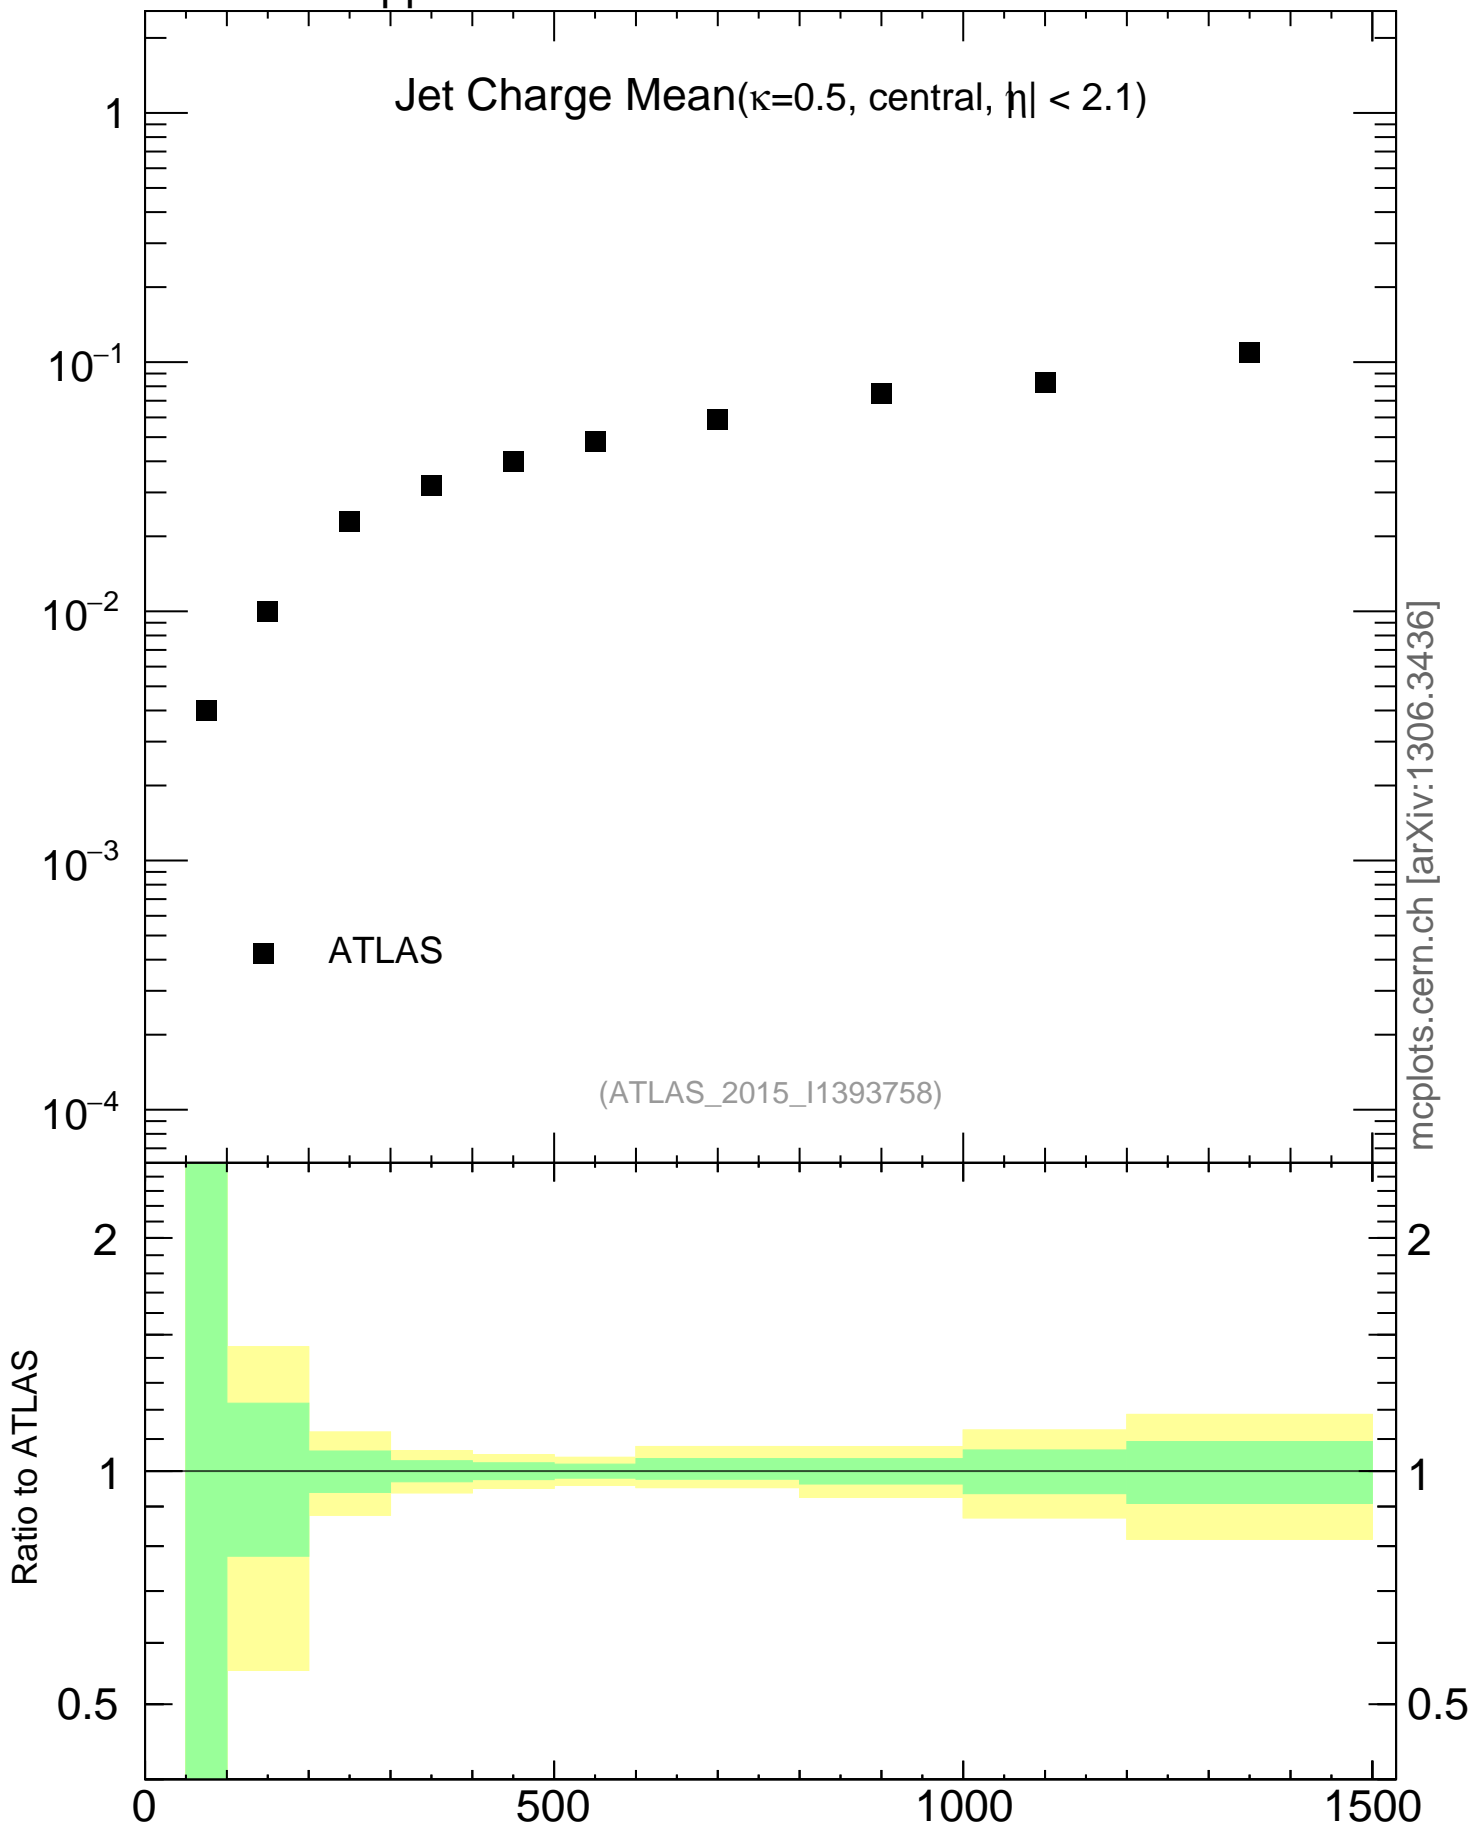

8000 GeV pp

Jets

Jet Charge Mean( $\kappa=0.5$ , central,  $|\eta| < 2.1$ )

mcplots.cern.ch [arXiv:1306.3436]