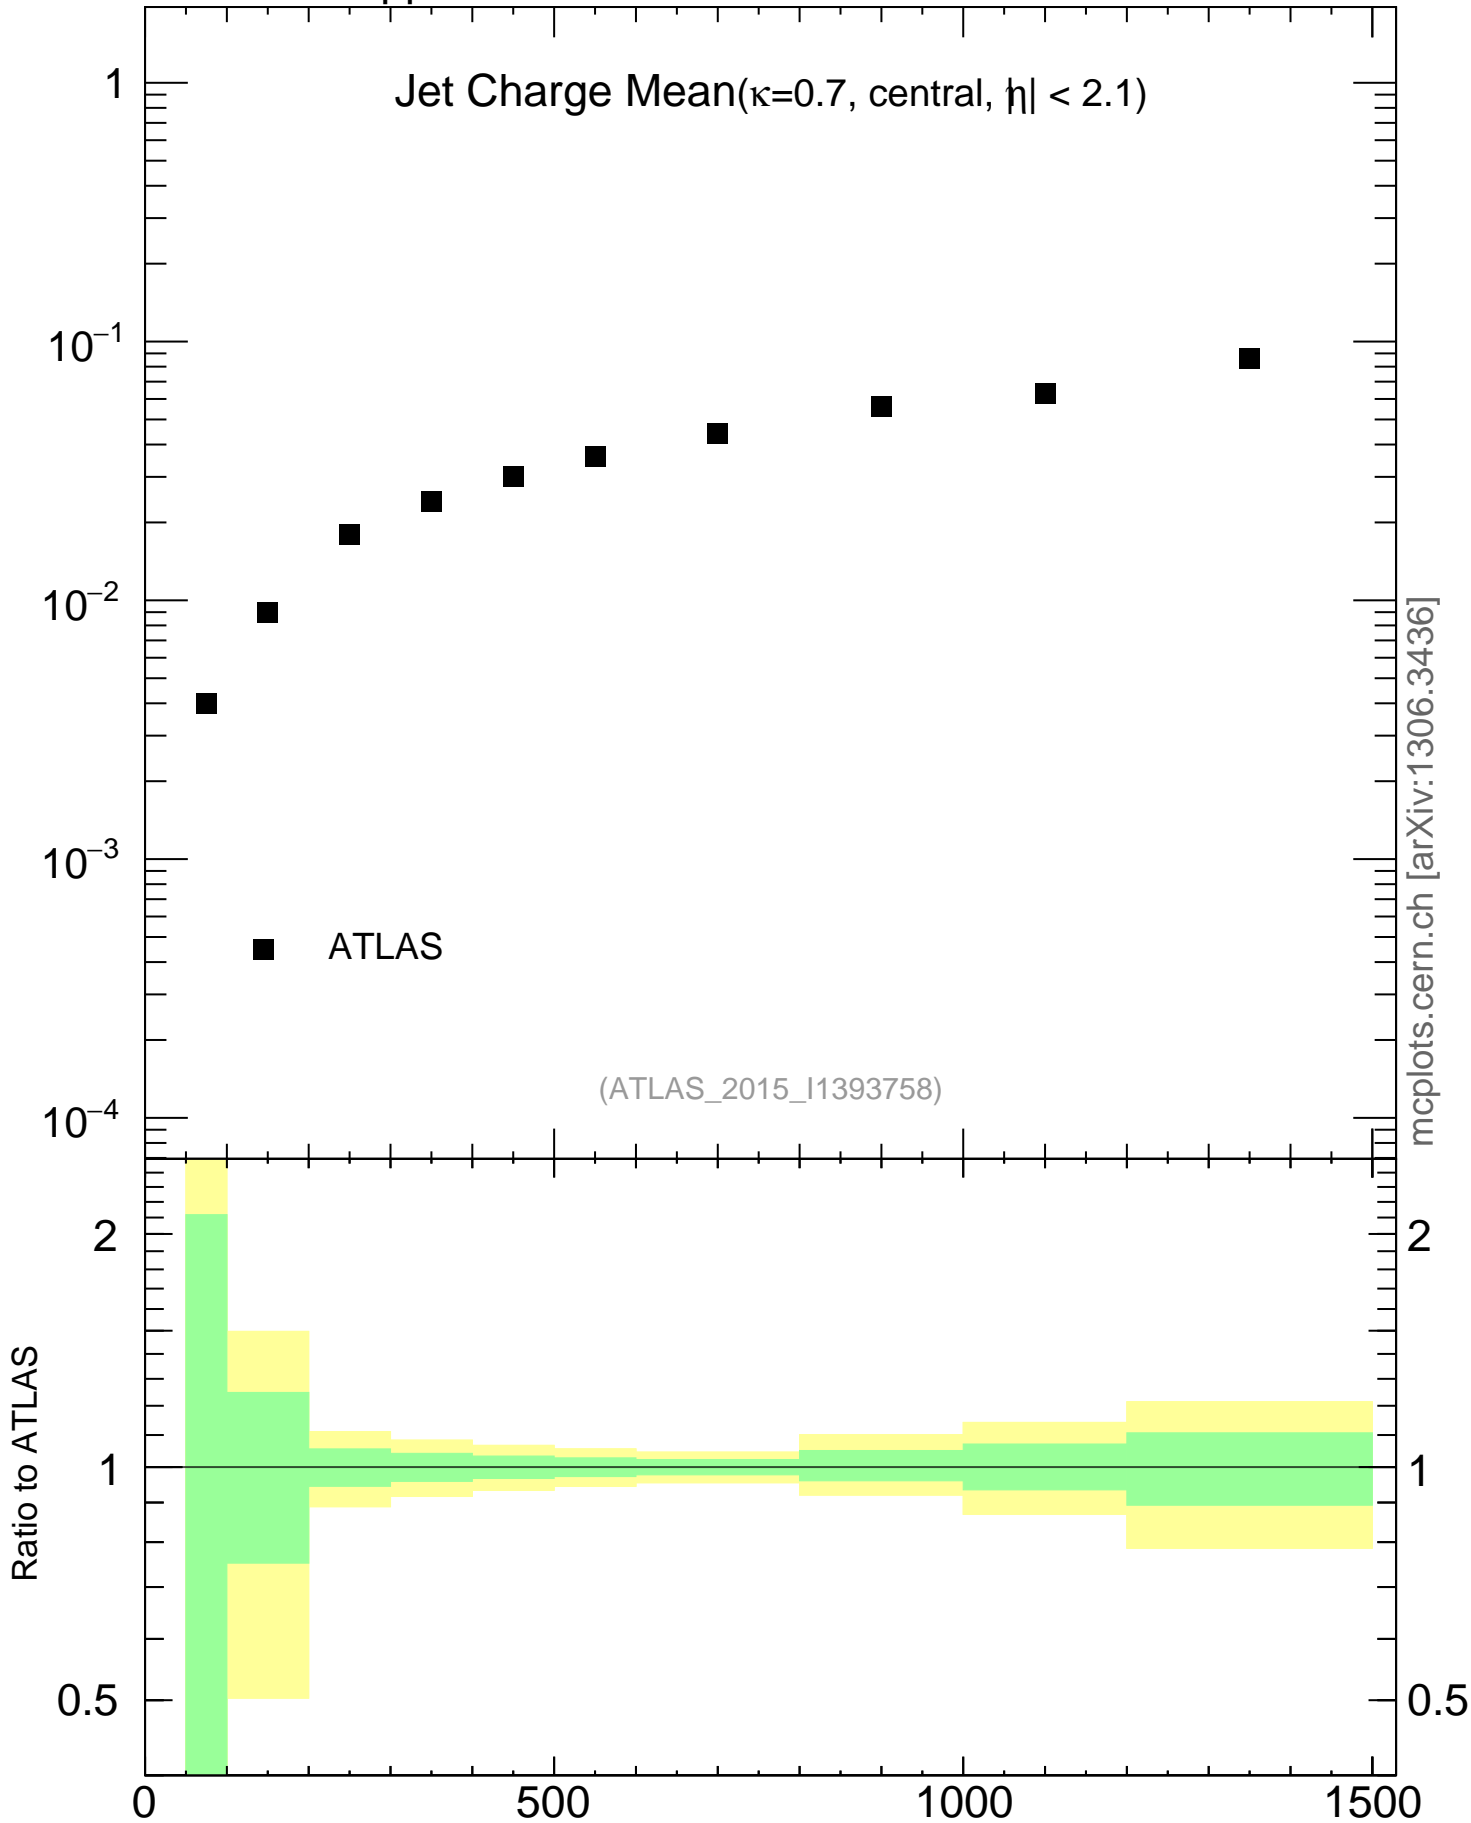

8000 GeV pp

Jets

Jet Charge Mean( $\kappa=0.7$ , central,  $|\eta| < 2.1$ )

mcplots.cern.ch [arXiv:1306.3436]