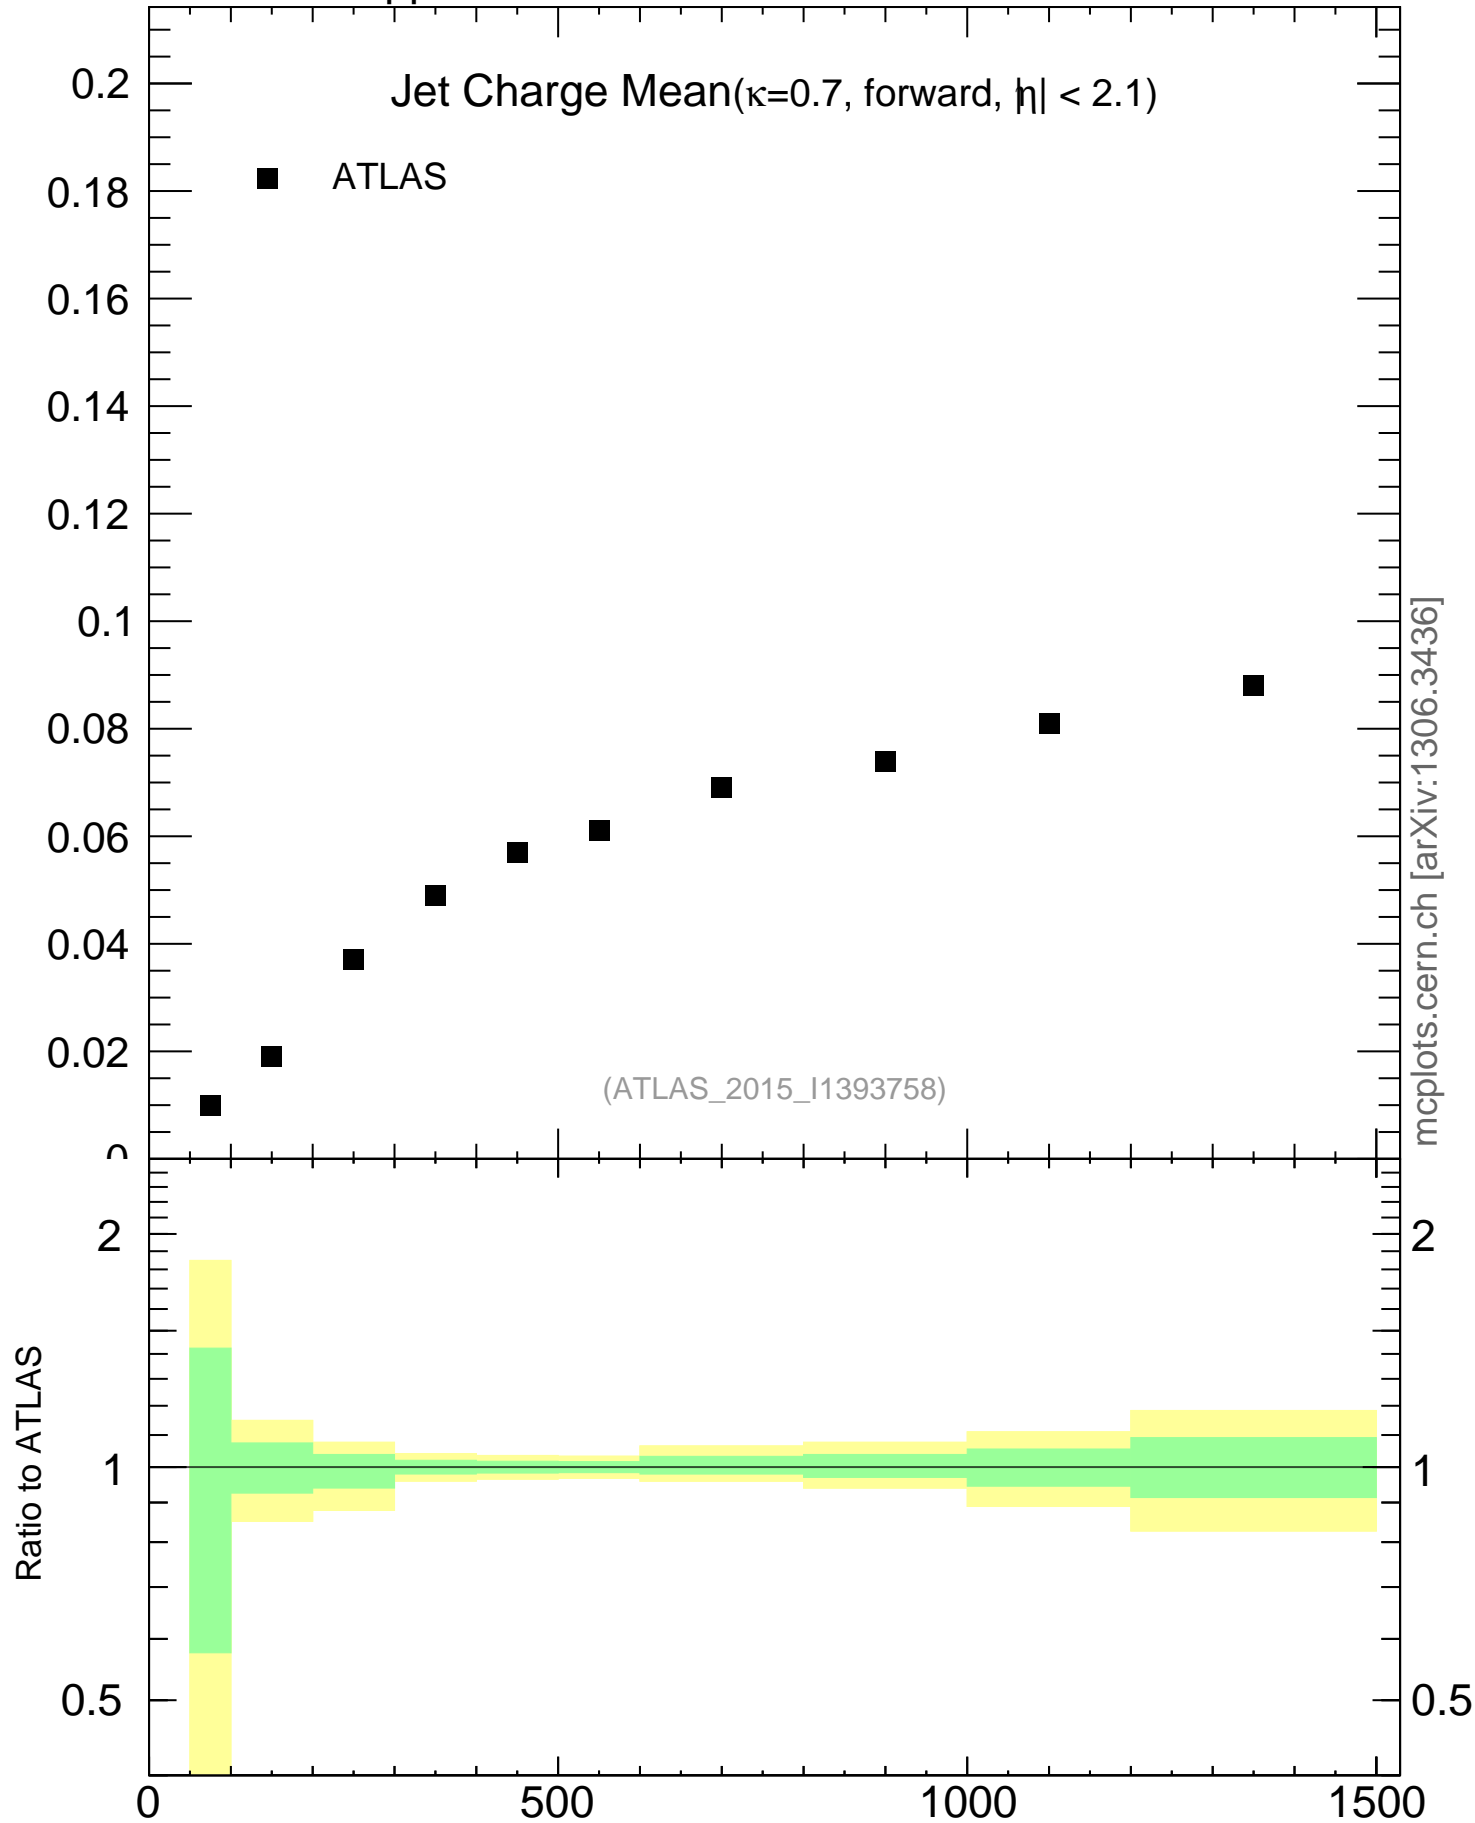

8000 GeV pp

Jets

Jet Charge Mean( $\kappa=0.7$ , forward,  $|\eta| < 2.1$ )

mcplots.cern.ch [arXiv:1306.3436]