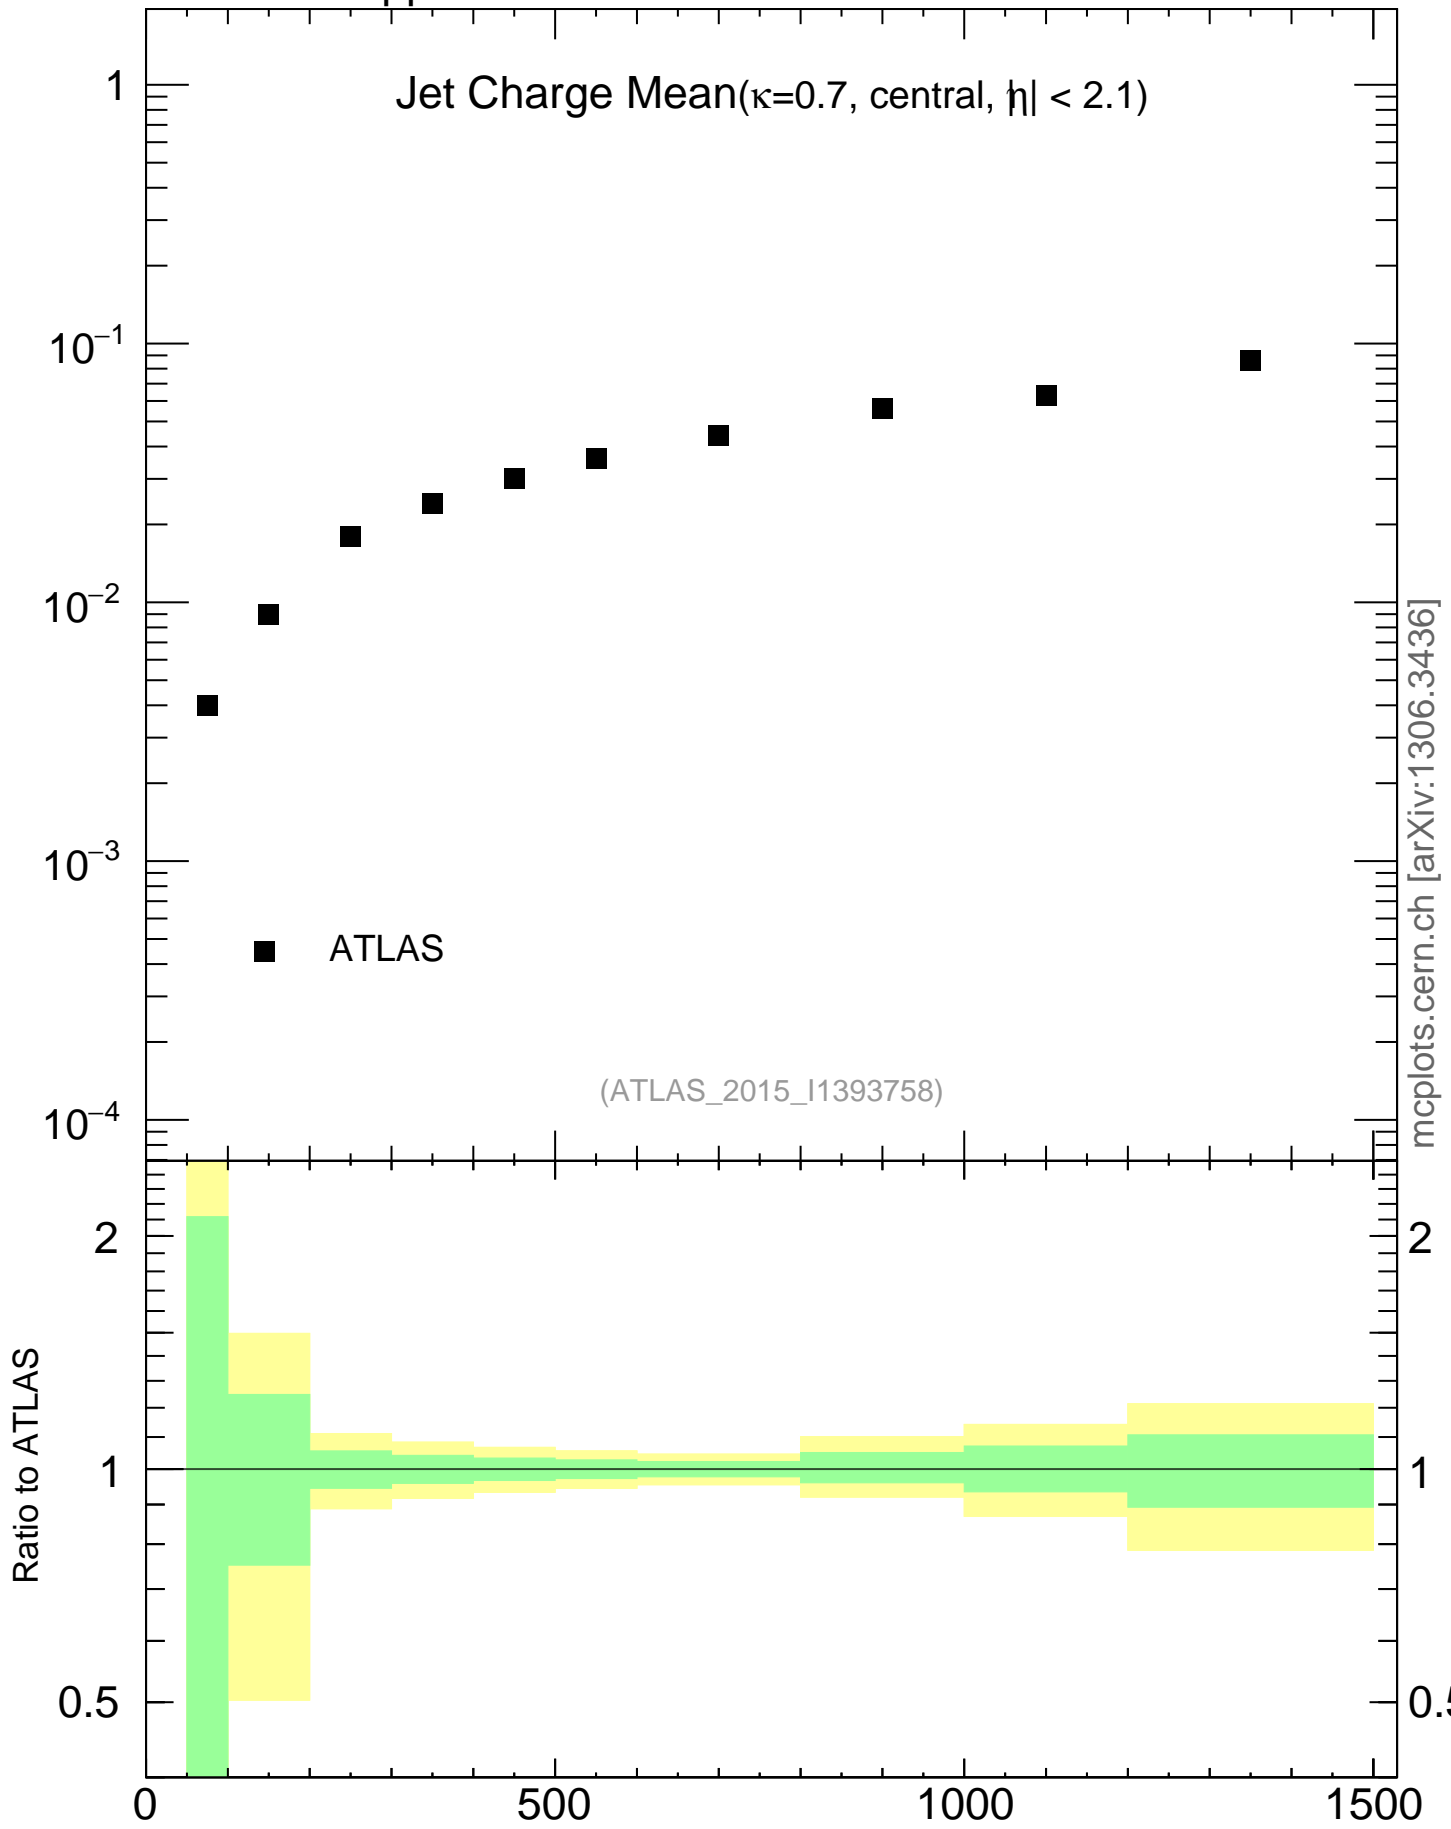

8000 GeV pp

Jets

Jet Charge Mean($\kappa=0.7$, central, $|\eta| < 2.1$)

mcplots.cern.ch [arXiv:1306.3436]