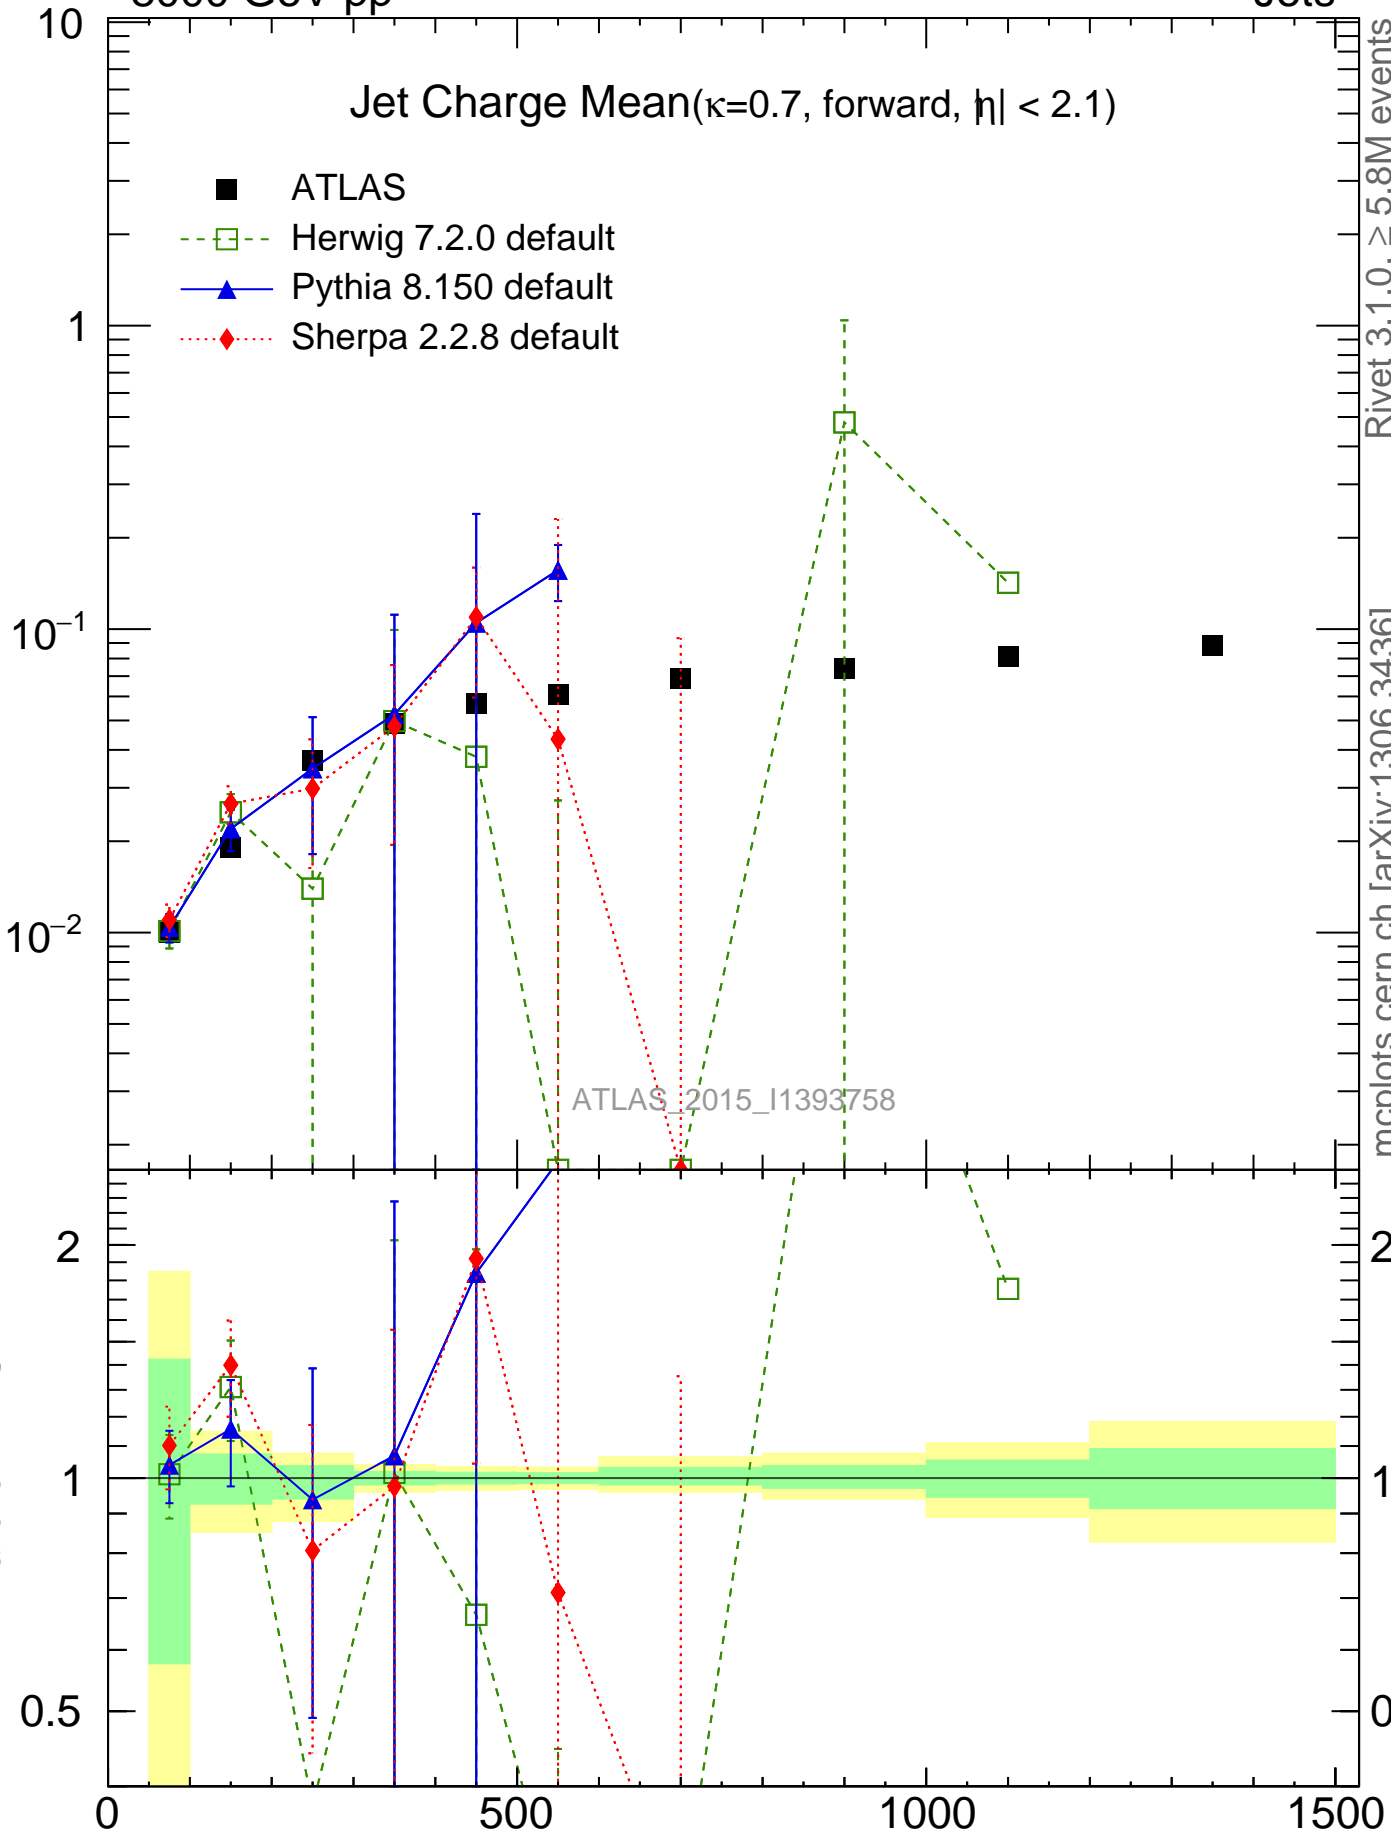

Jet Charge Mean($\kappa=0.7$, forward, $|\eta| < 2.1$)

- ATLAS
- - □ Herwig 7.2.0 default
- - ▲ Pythia 8.150 default
- - ◆ Sherpa 2.2.8 default

mcplots.cern.ch [arXiv:1306.3436]

Rivet 3.1.0, $\geq 5.8M$ events

ATLAS_2015_I1393758

Ratio to ATLAS

Ratio to ATLAS