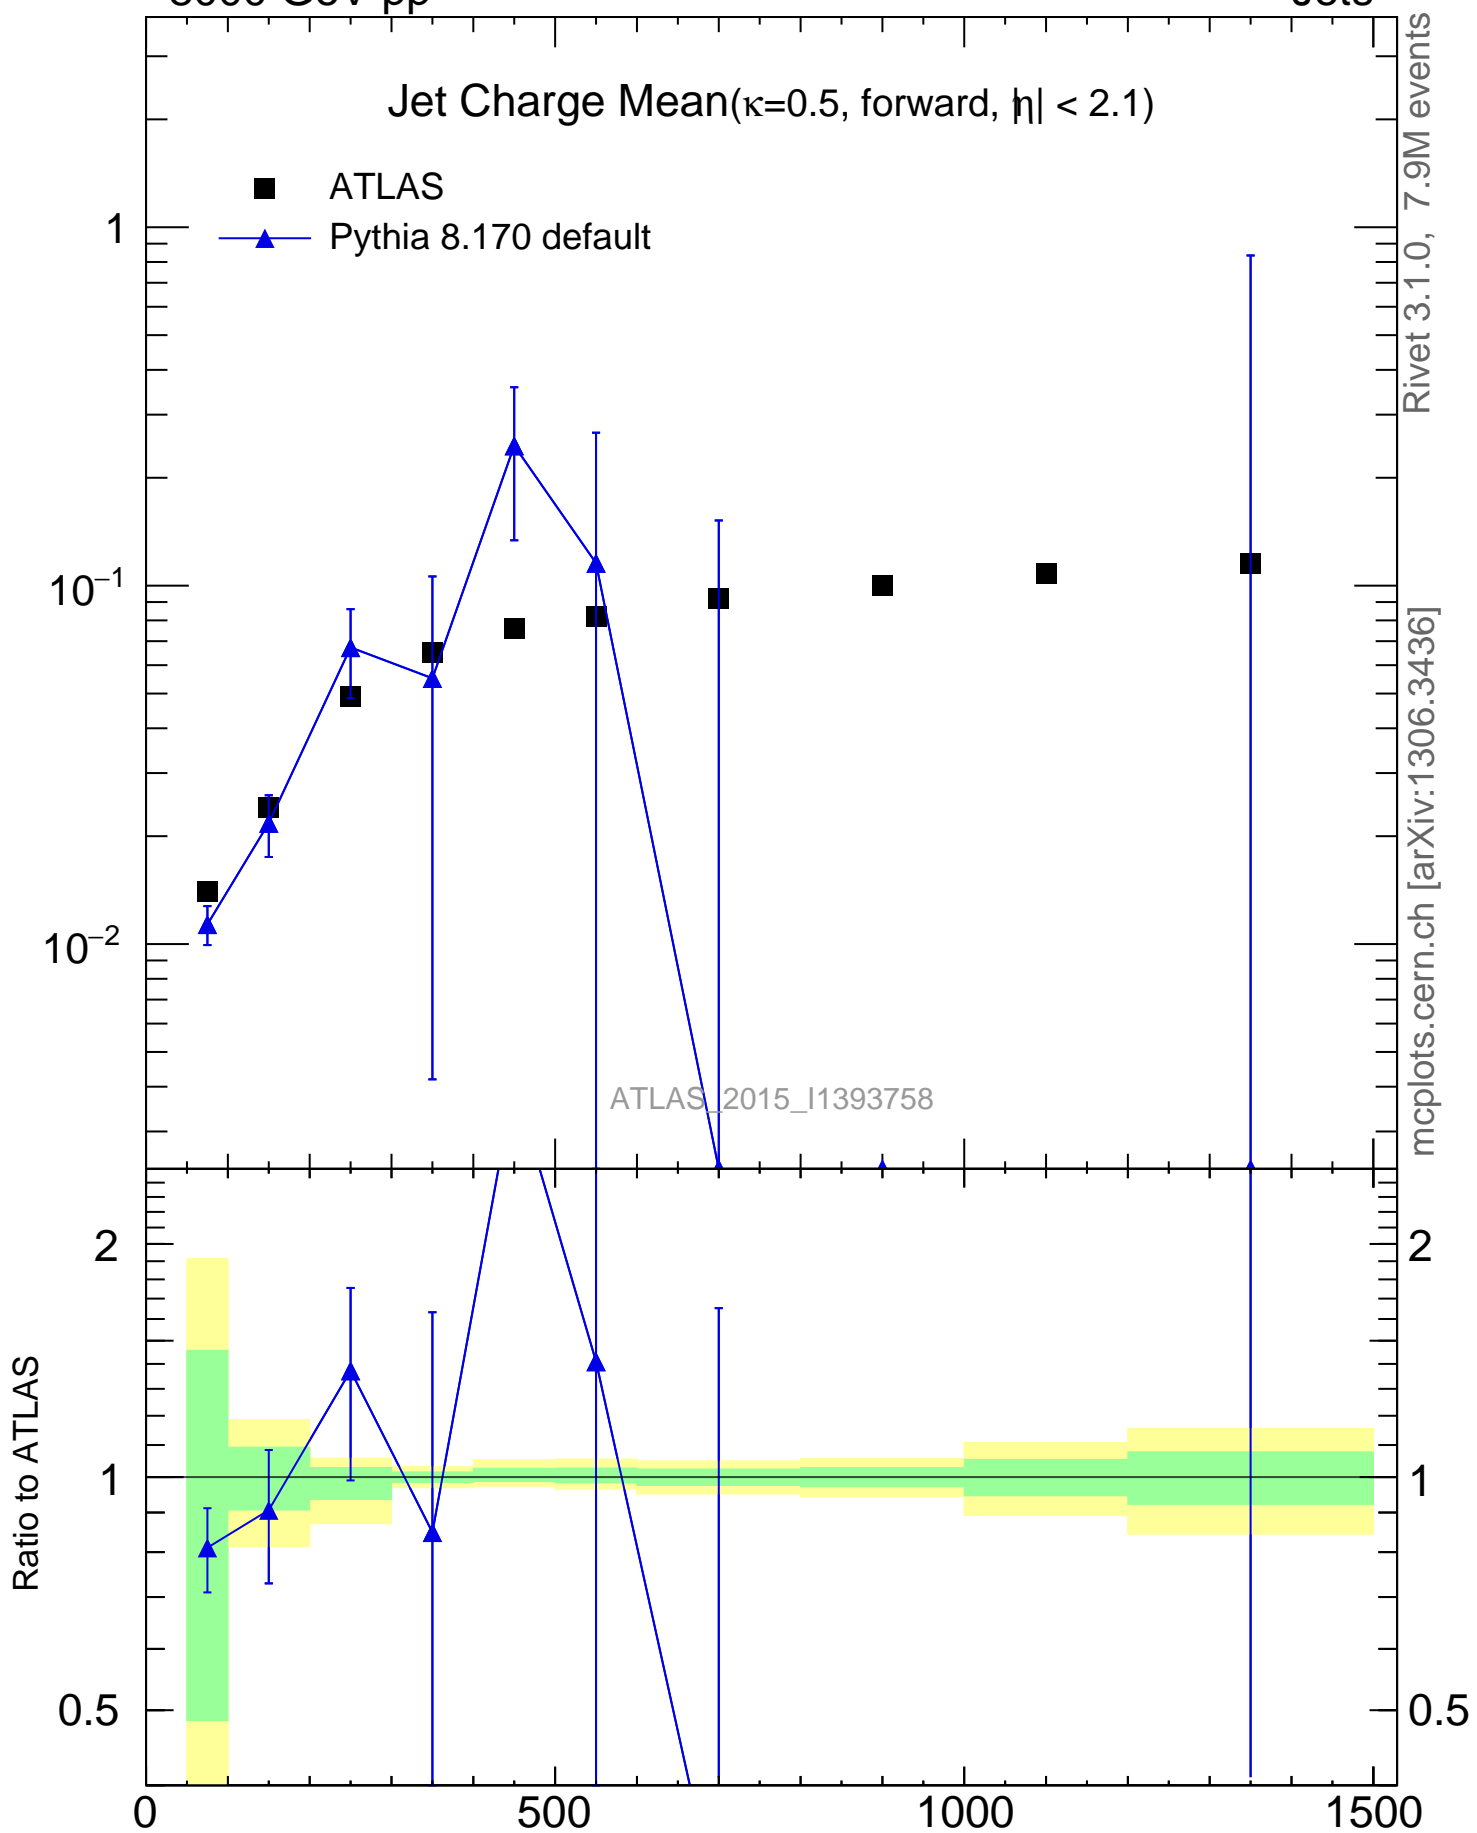

Jet Charge Mean($\kappa=0.5$, forward, $|\eta| < 2.1$)

- ATLAS
- ▲ Pythia 8.170 default

ATLAS_2015_I1393758