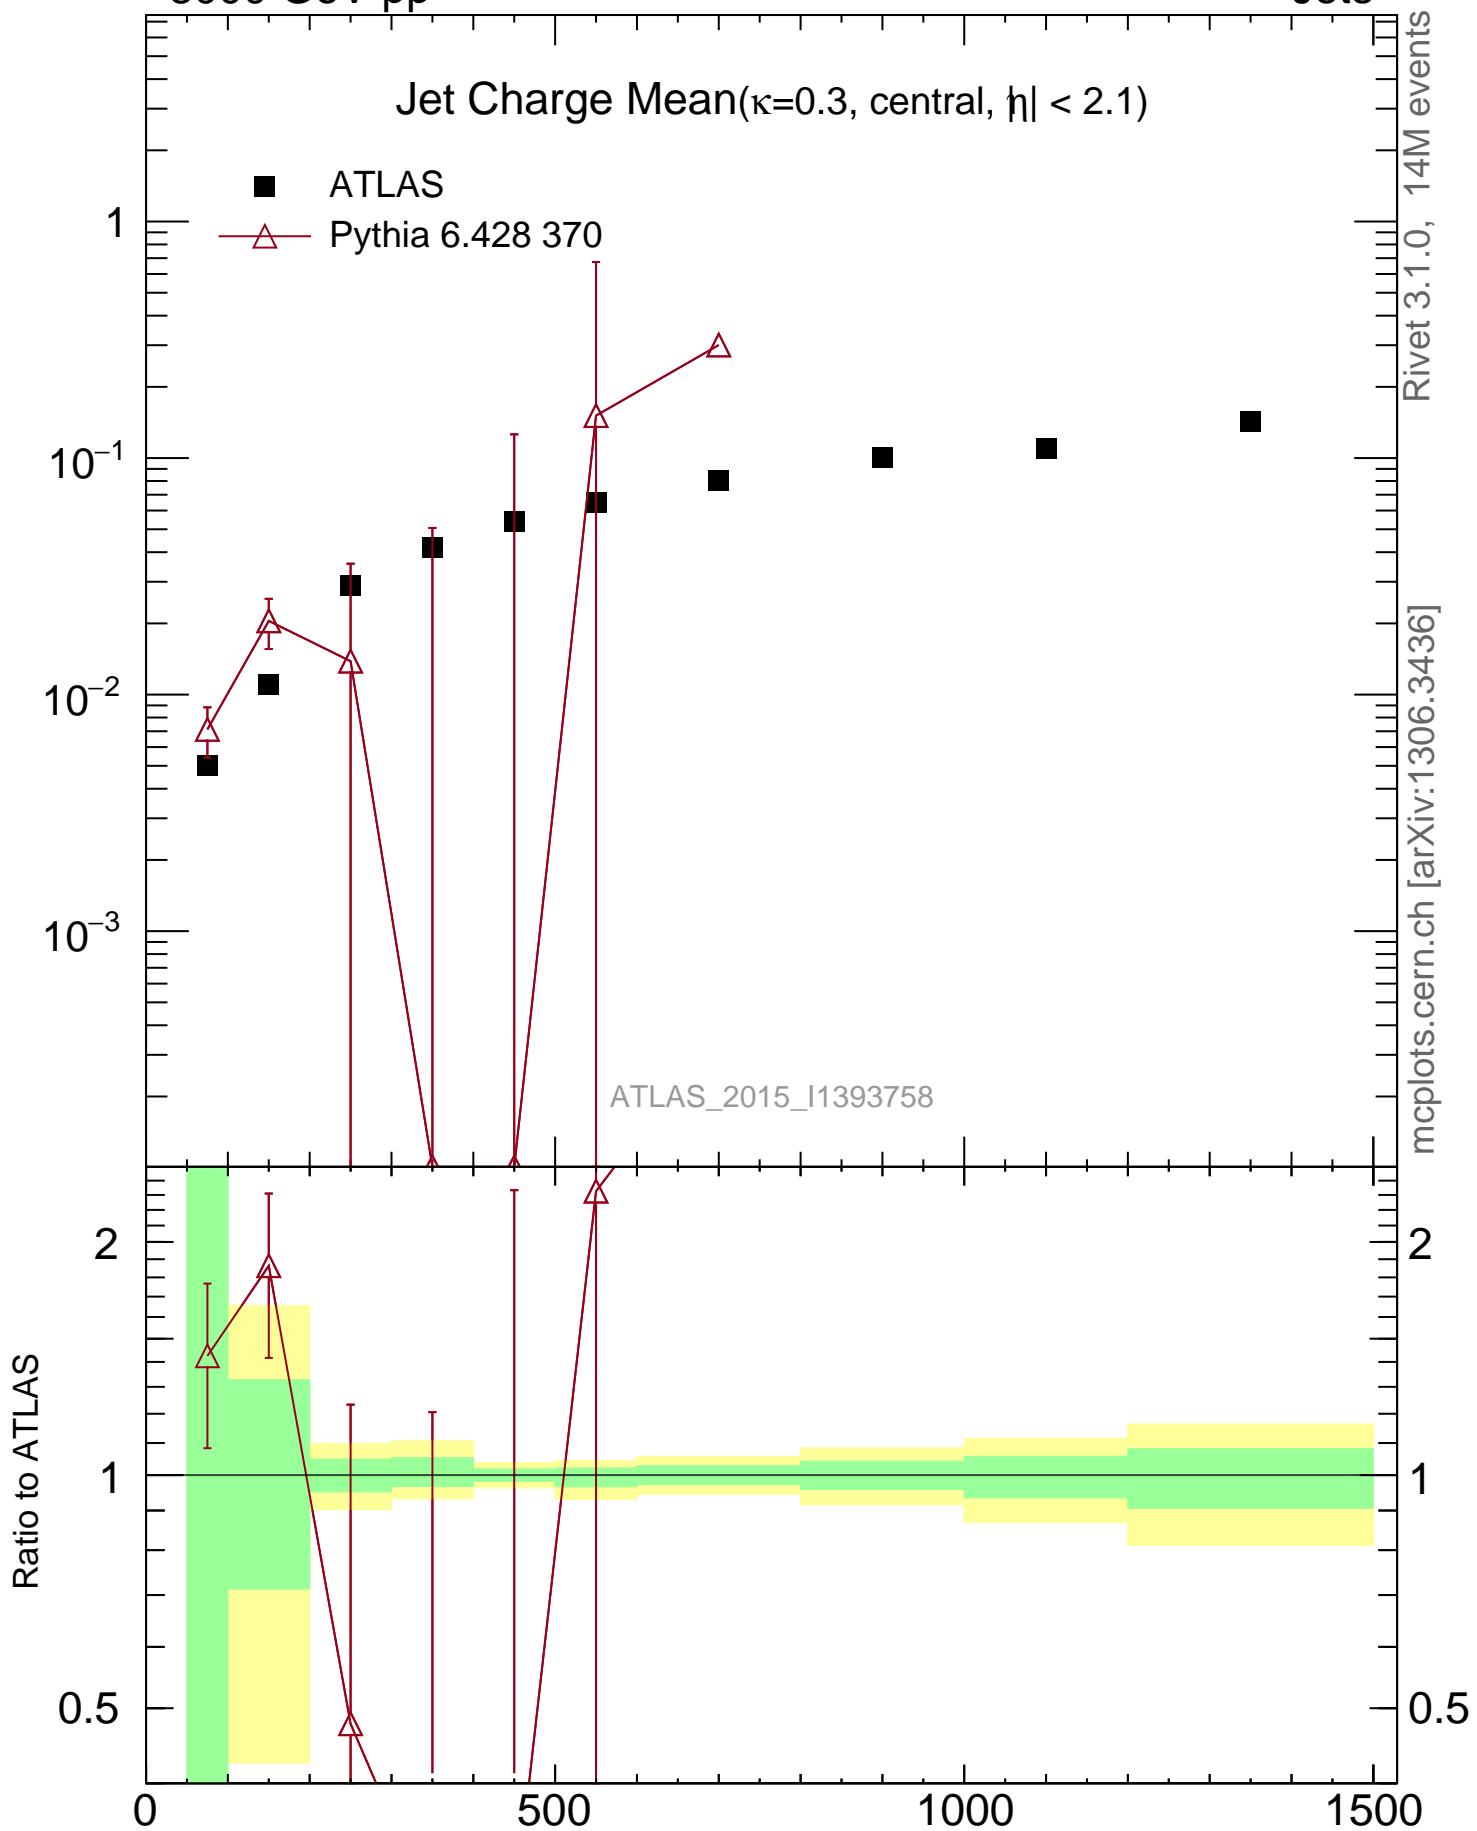

Jet Charge Mean($\kappa=0.3$, central, $|\eta| < 2.1$)

■ ATLAS
—△— Pythia 6.428 370

ATLAS_2015_I1393758