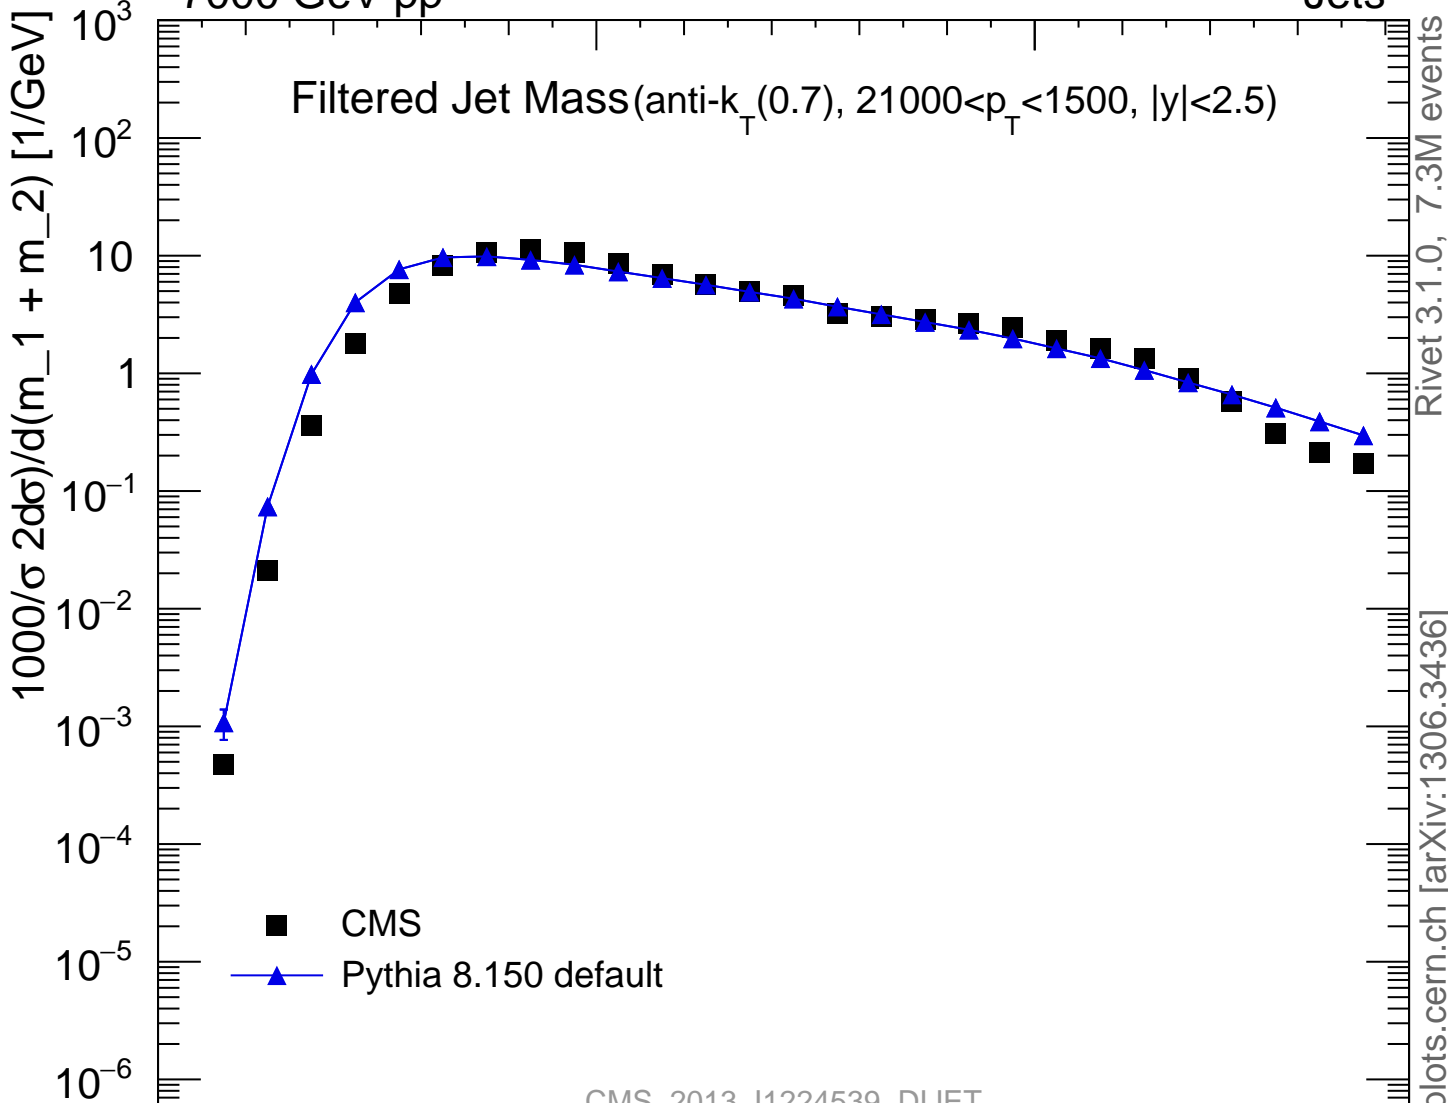

7000 GeV pp

Jets

Filtered Jet Mass(anti-k_T(0.7), 21000<p_T<1500, |y|<2.5)

Rivet 3.1.0, 7.3M events
mcplots.cern.ch [arXiv:1306.3436]