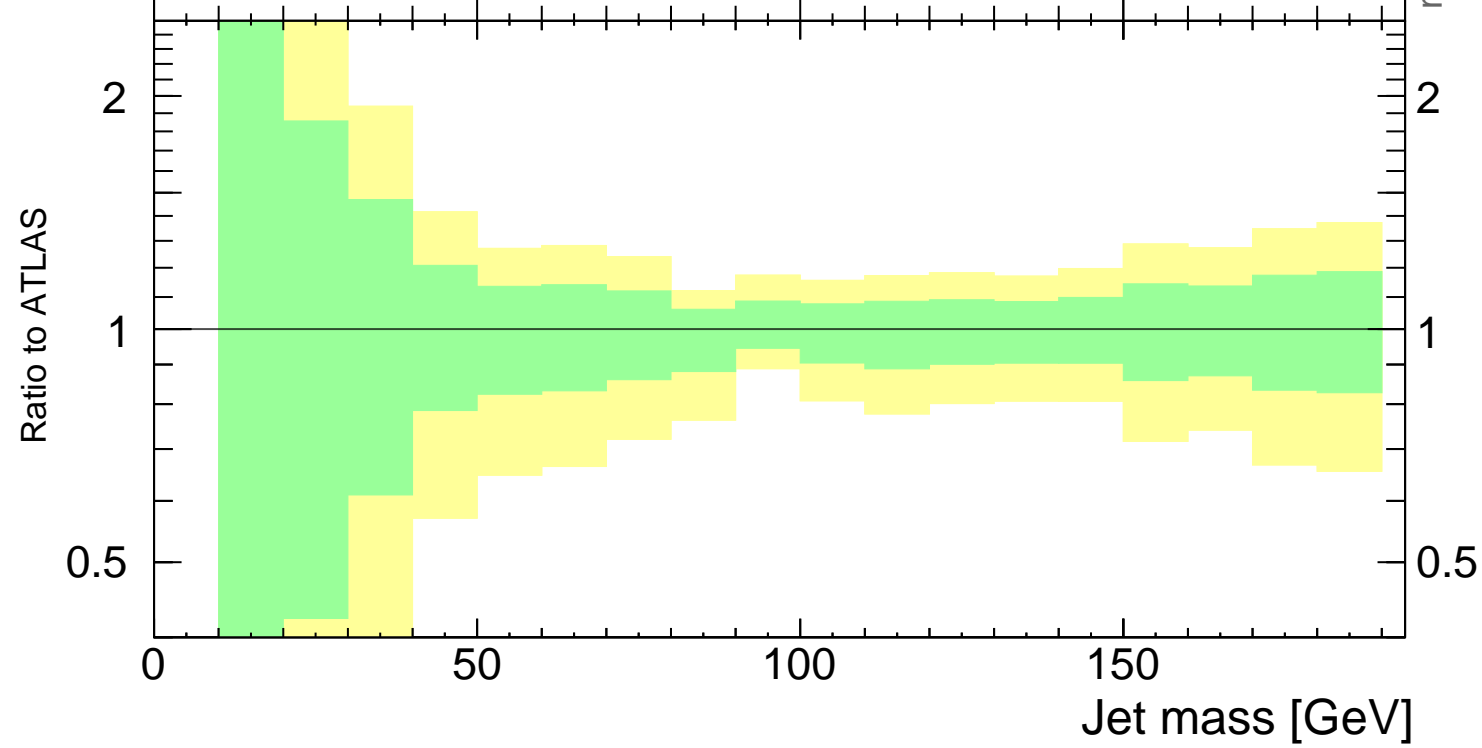

7000 GeV pp

Jets

Jet Mass (CA(1.2),  $300 < p_T < 400$ ,  $|y| < 2.0$ )

■ ATLAS

mcplots.cern.ch [arXiv:1306.3436]