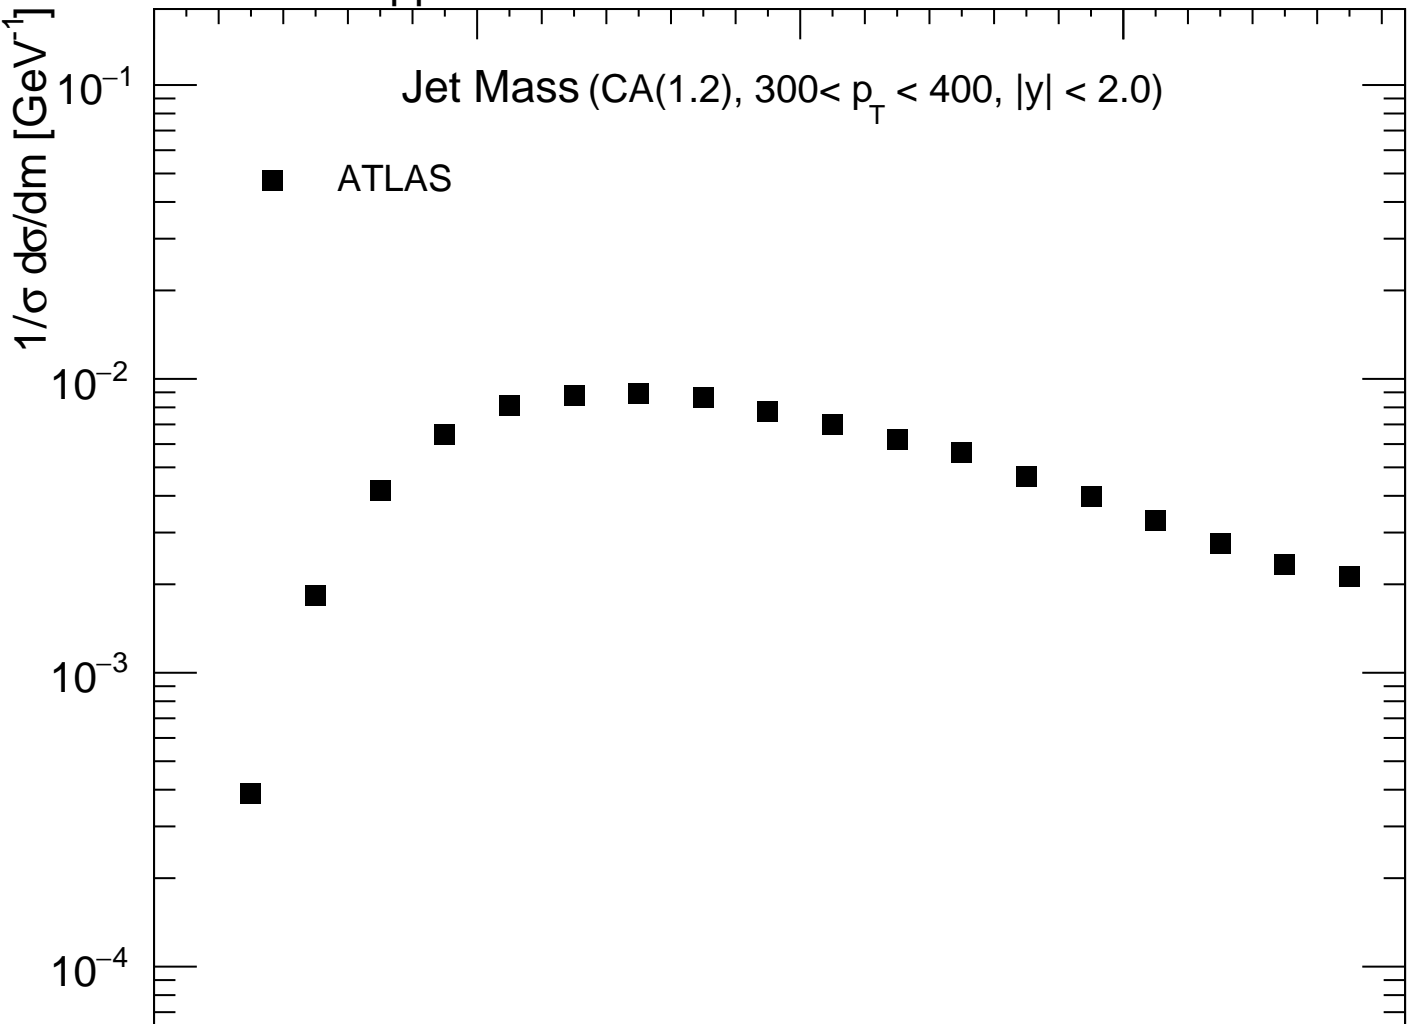

7000 GeV pp

Jets

Jet Mass (CA(1.2),  $300 < p_T < 400$ ,  $|y| < 2.0$ )

■ ATLAS

mcplots.cern.ch [arXiv:1306.3436]