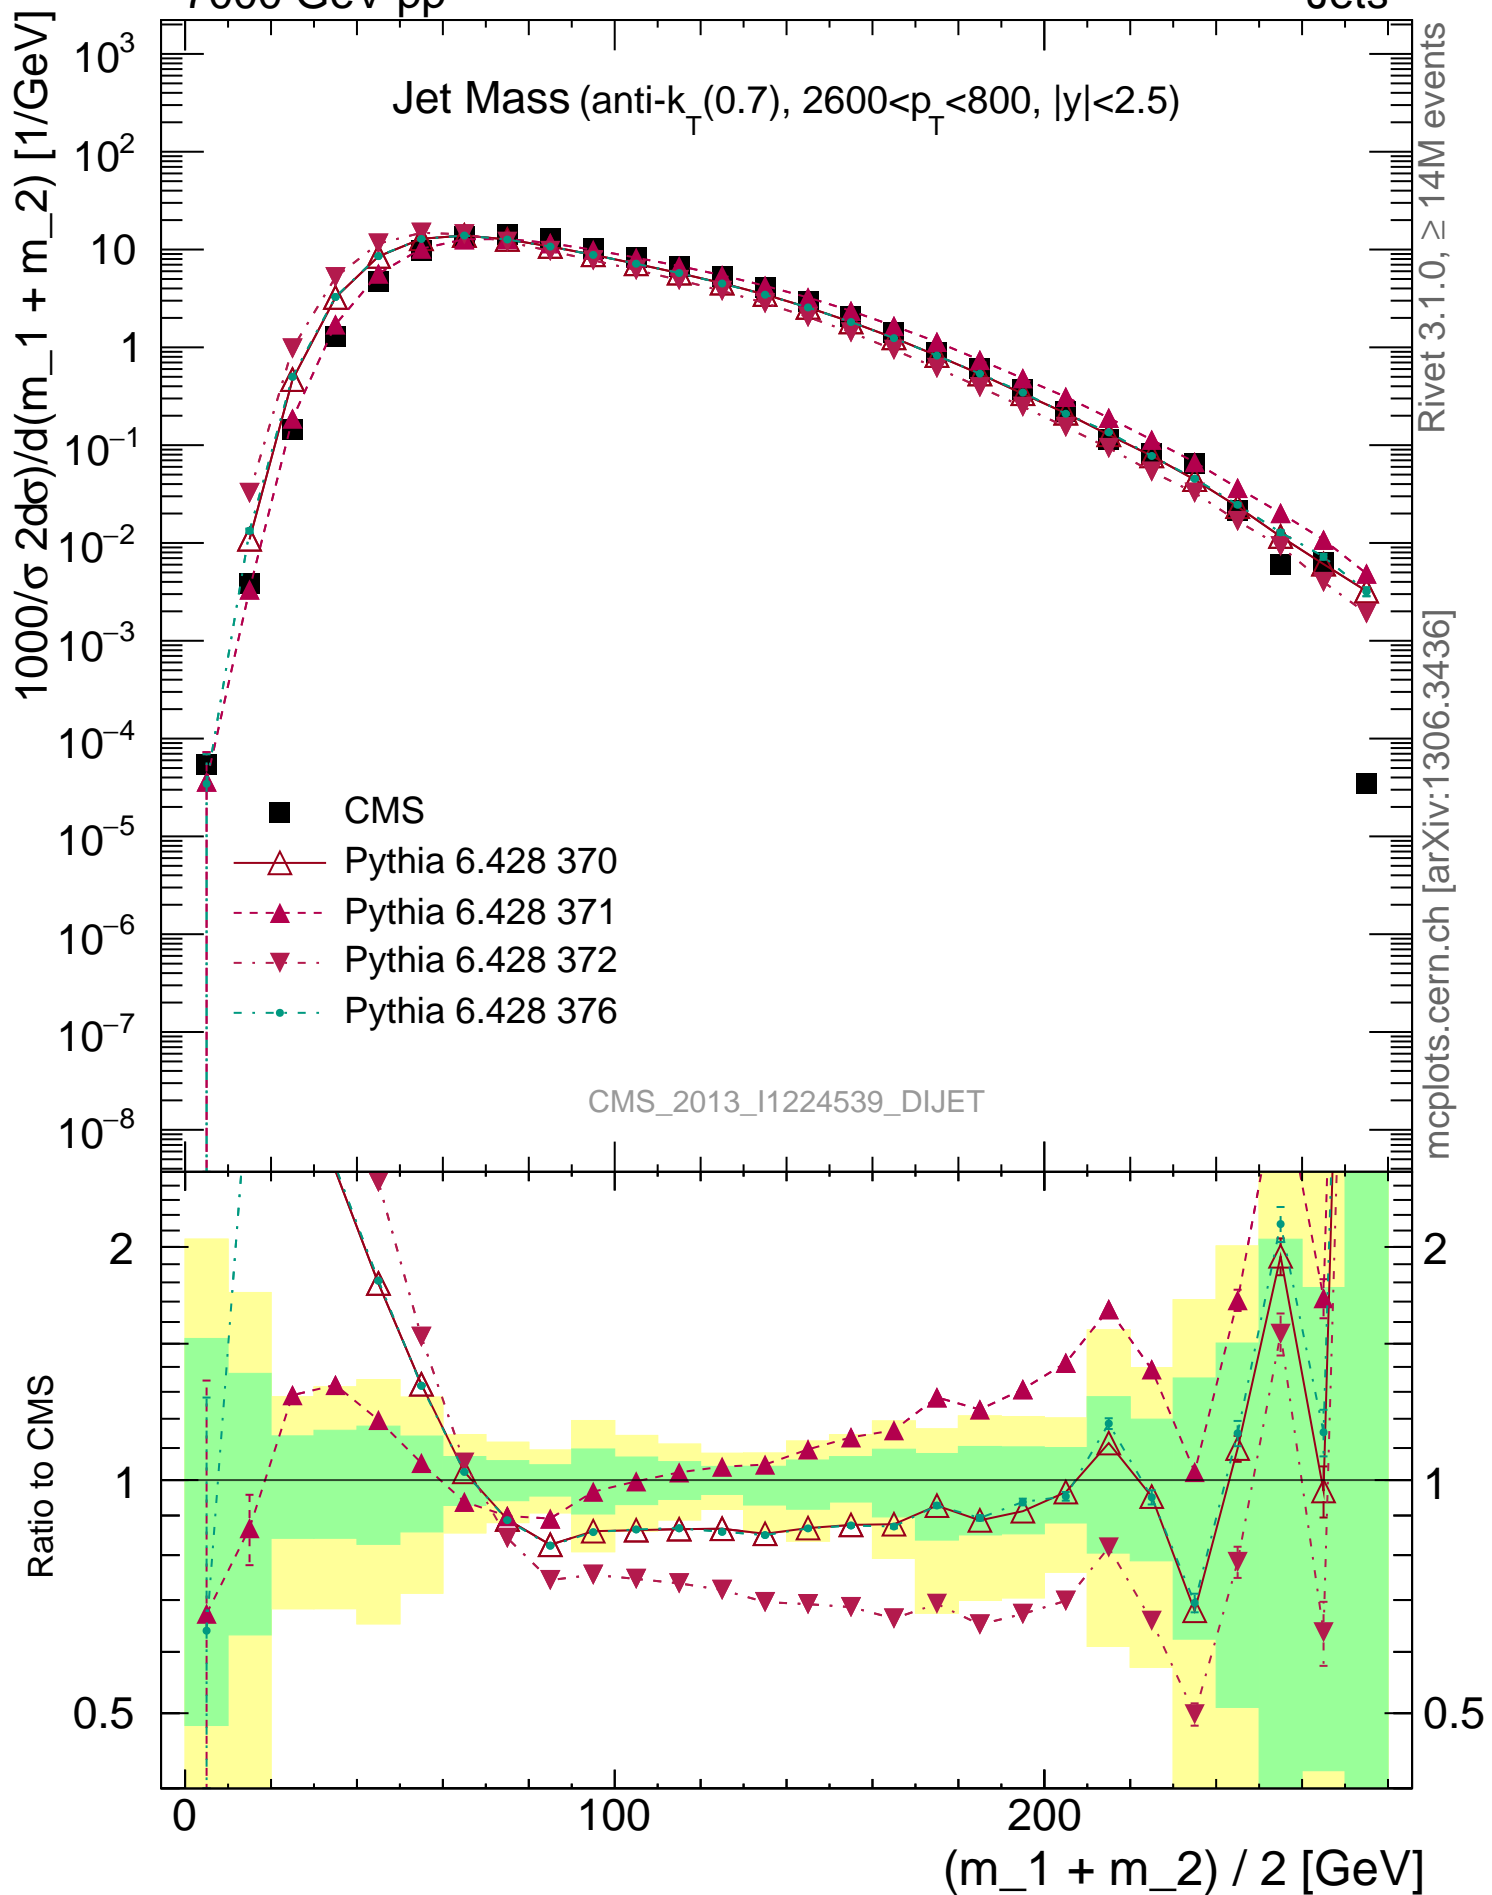

7000 GeV pp

Jets

Jet Mass (anti- $k_T(0.7)$, $2600 < p_T < 800$, $|y| < 2.5$)Rivet 3.1.0, ≥ 14 M events

mcplots.cern.ch [arXiv:1306.3436]