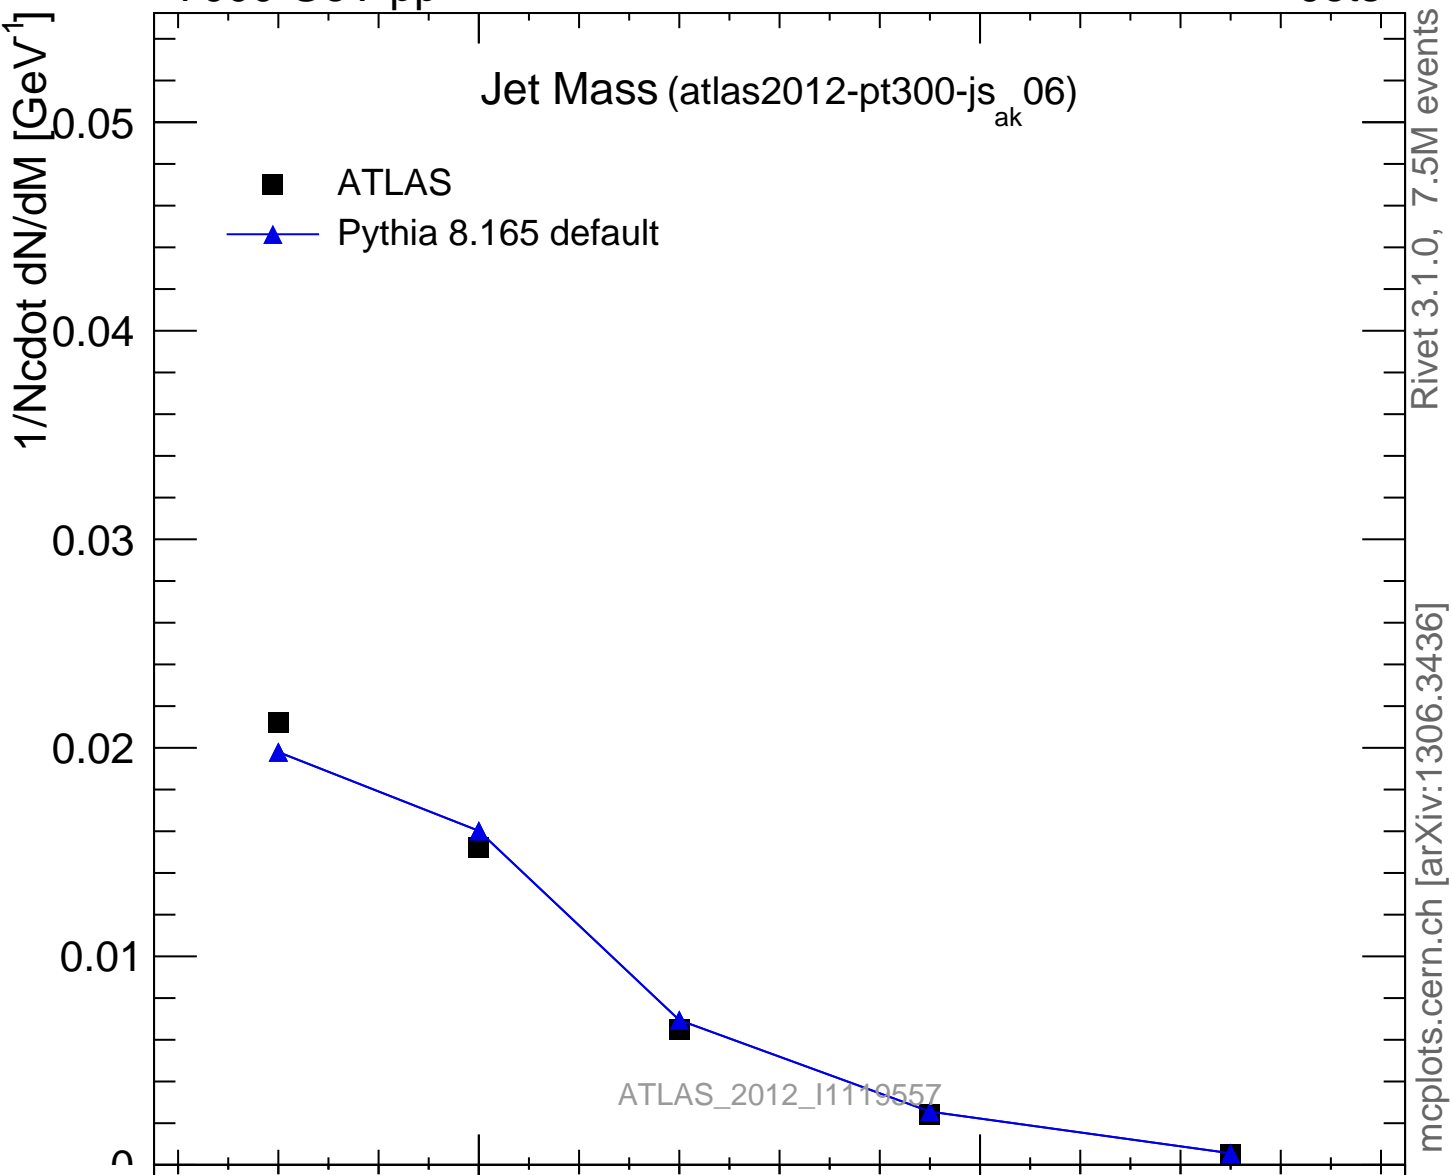

7000 GeV pp

Jets

Jet Mass (atlas2012-pt300-js<sub>ak</sub>06)

Rivet 3.1.0, 7.5M events  
mcplots.cern.ch [arXiv:1306.3436]