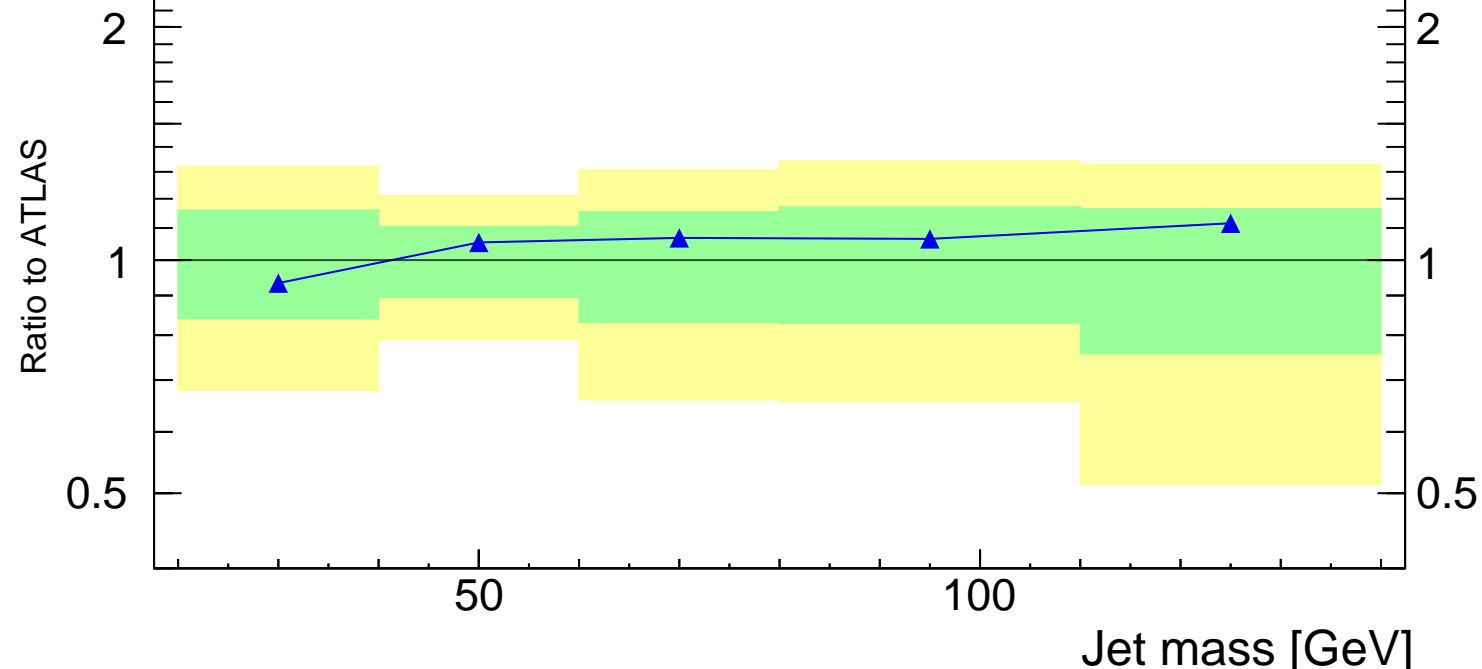

7000 GeV pp

Jets

Jet Mass (atlas2012-pt300-js<sub>ak</sub>06)

Rivet 3.1.0, 7.5M events  
mcplots.cern.ch [arXiv:1306.3436]