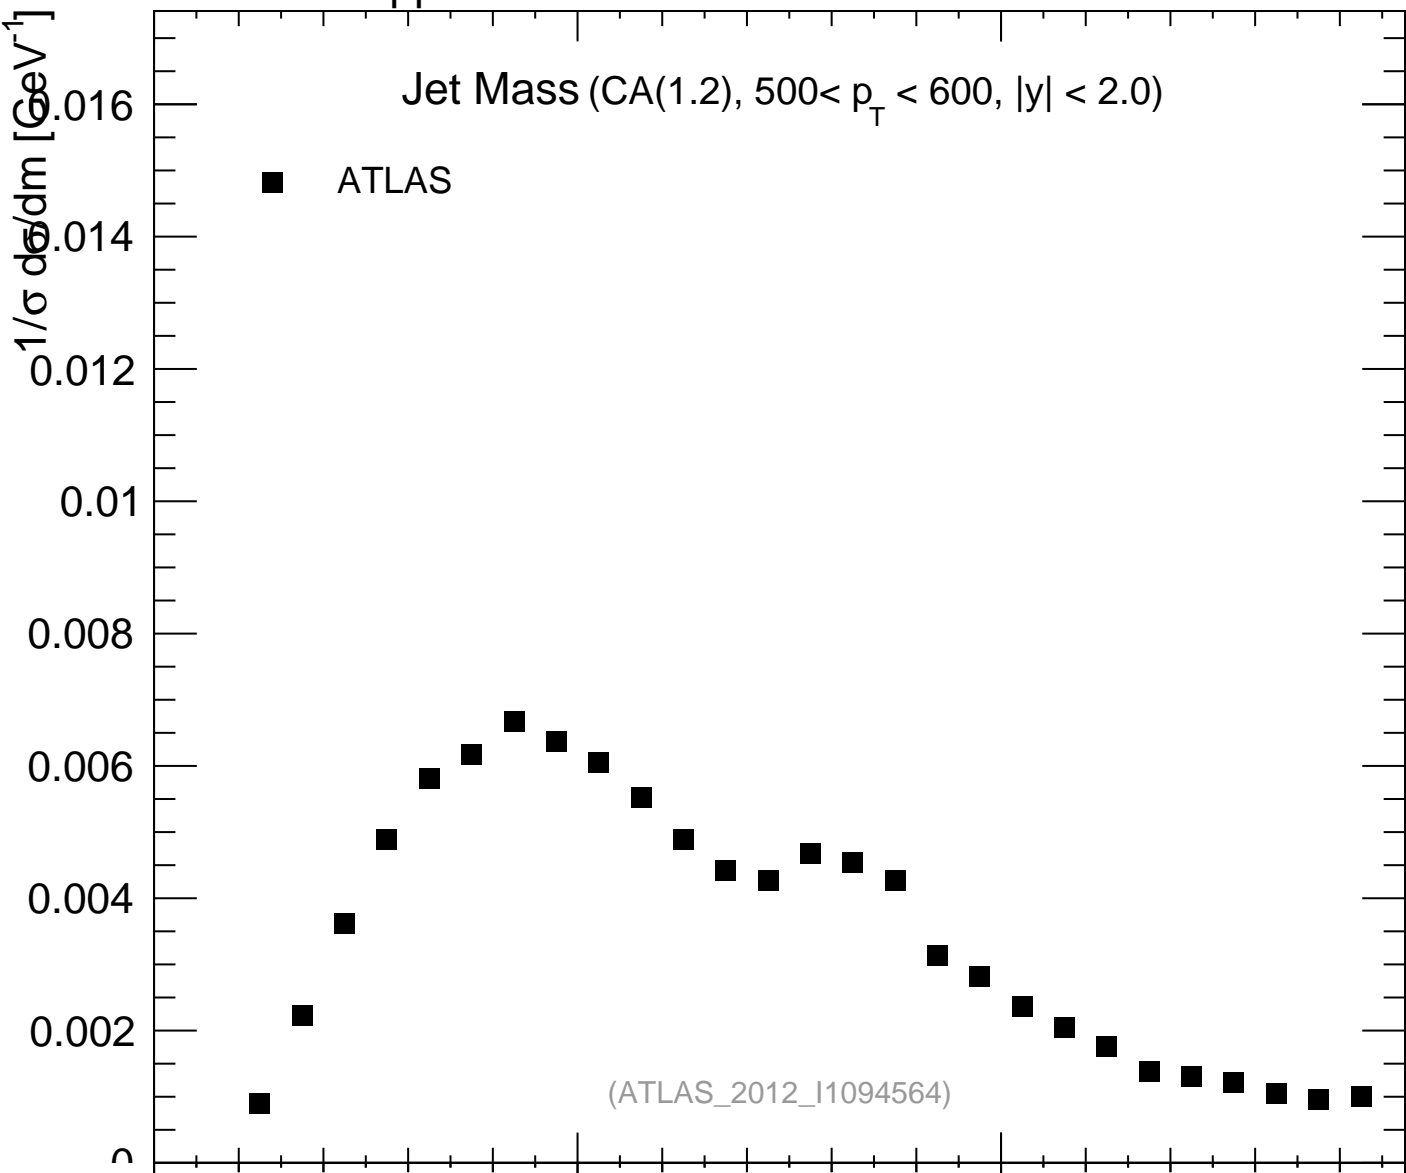

7000 GeV pp

Jets

Jet Mass (CA(1.2),  $500 < p_T < 600$ ,  $|y| < 2.0$ )

■ ATLAS

(ATLAS\_2012\_I1094564)

mcplots.cern.ch [arXiv:1306.3436]