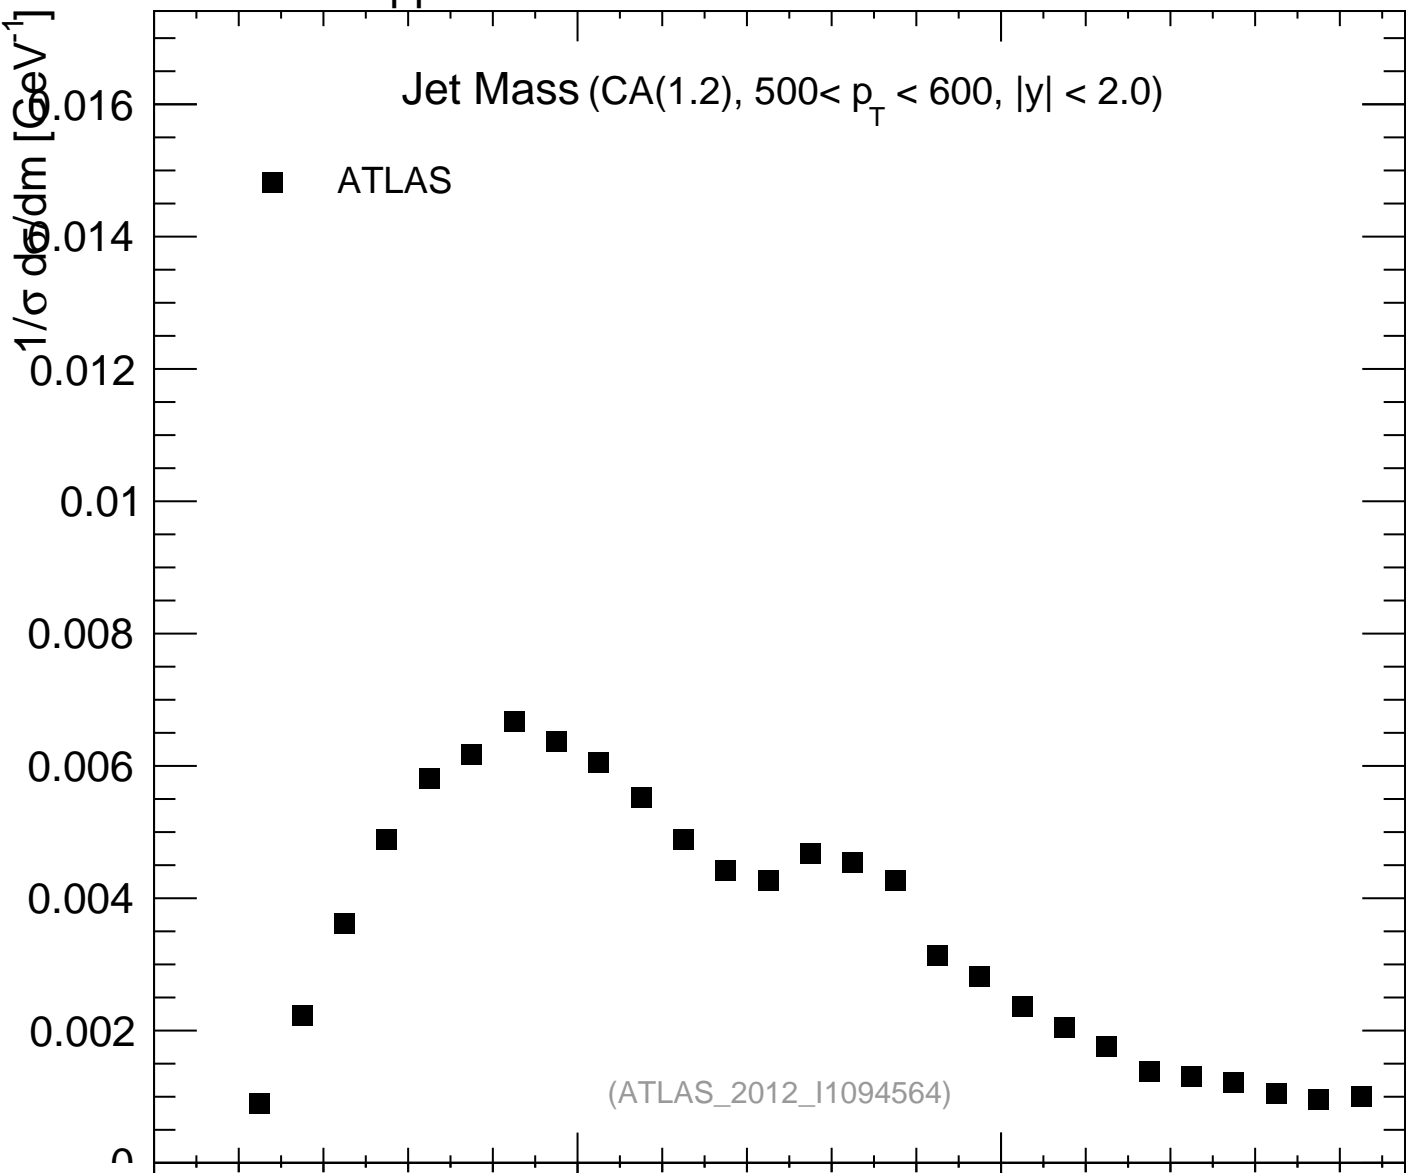

7000 GeV pp

Jets

Jet Mass (CA(1.2), $500 < p_T < 600$, $|y| < 2.0$)

■ ATLAS

mcplots.cern.ch [arXiv:1306.3436]

(ATLAS_2012_I1094564)

Jet mass [GeV]