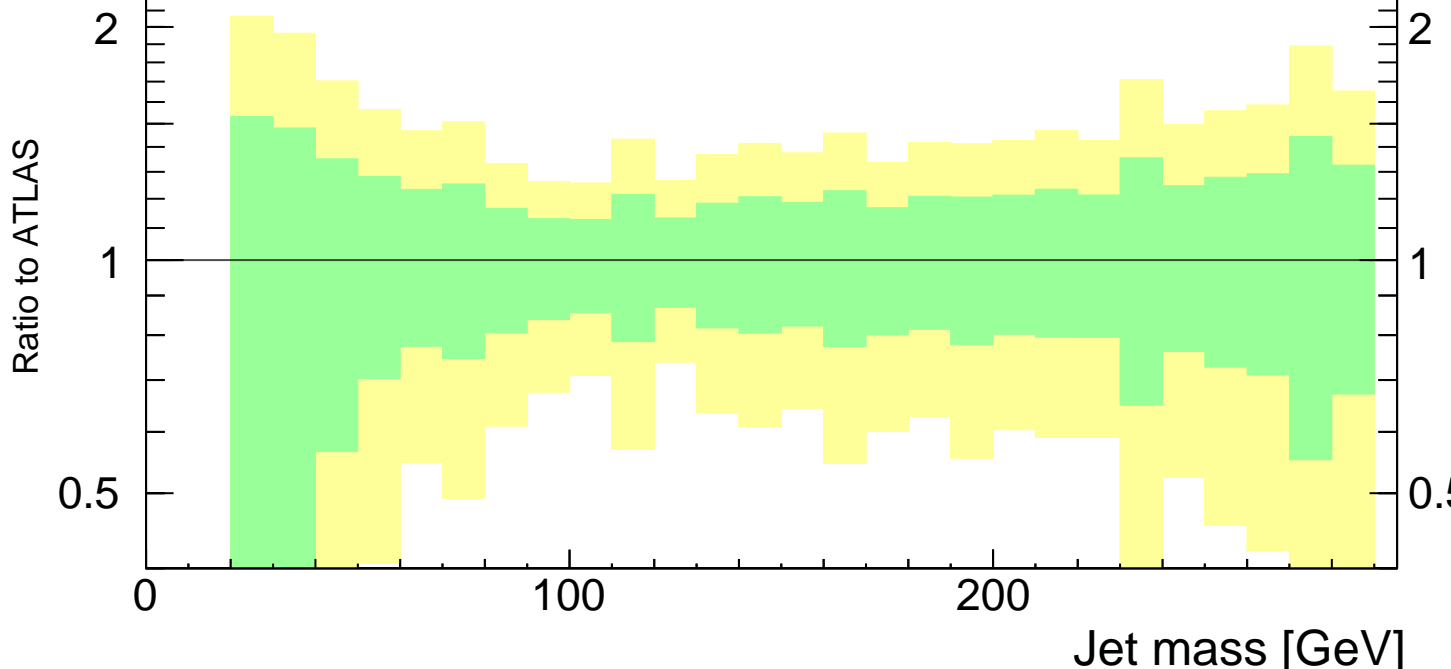

7000 GeV pp

Jets

Jet Mass (CA(1.2), $500 < p_T < 600$, $|y| < 2.0$)

■ ATLAS

mcplots.cern.ch [arXiv:1306.3436]

(ATLAS_2012_I1094564)

Jet mass [GeV]