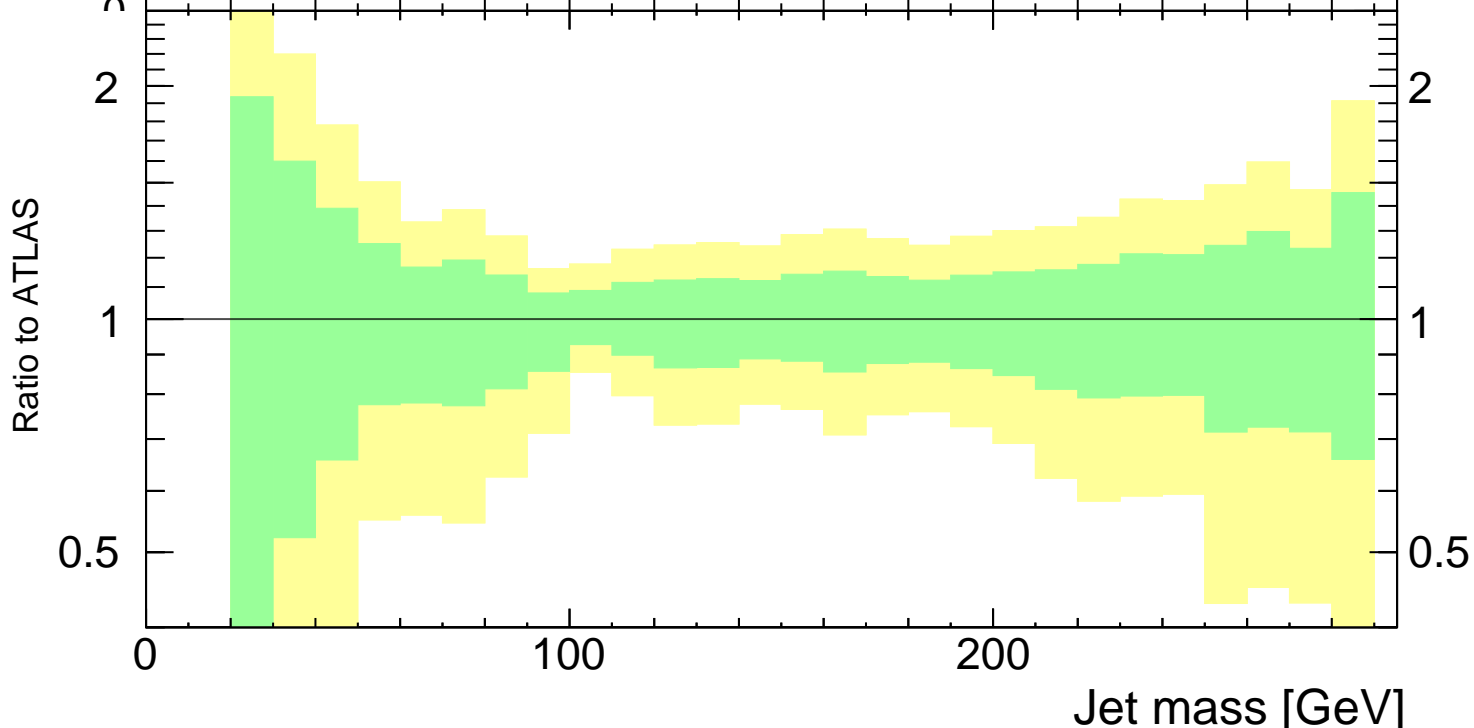

7000 GeV pp

Jets

Jet Mass (CA(1.2),  $400 < p_T < 500$ ,  $|y| < 2.0$ )

■ ATLAS

(ATLAS\_2012\_I1094564)

mcplots.cern.ch [arXiv:1306.3436]

Jet mass [GeV]