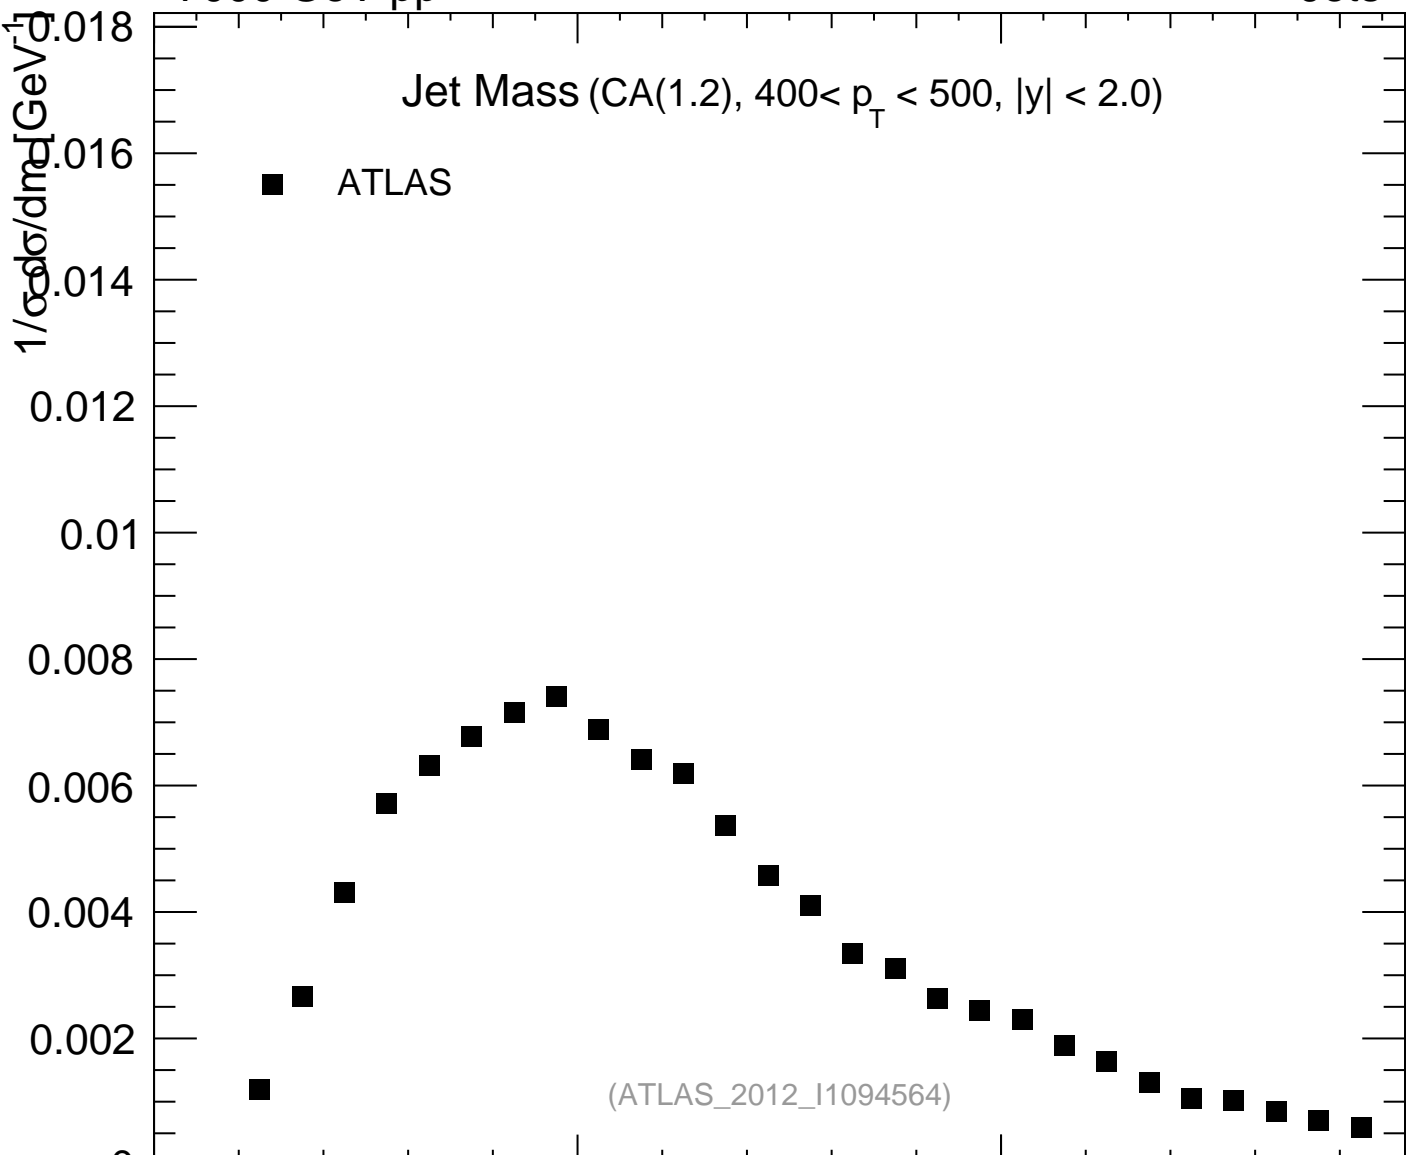

7000 GeV pp

Jets

Jet Mass (CA(1.2),  $400 < p_T < 500$ ,  $|y| < 2.0$ )

■ ATLAS

(ATLAS\_2012\_I1094564)

mcplots.cern.ch [arXiv:1306.3436]

Jet mass [GeV]