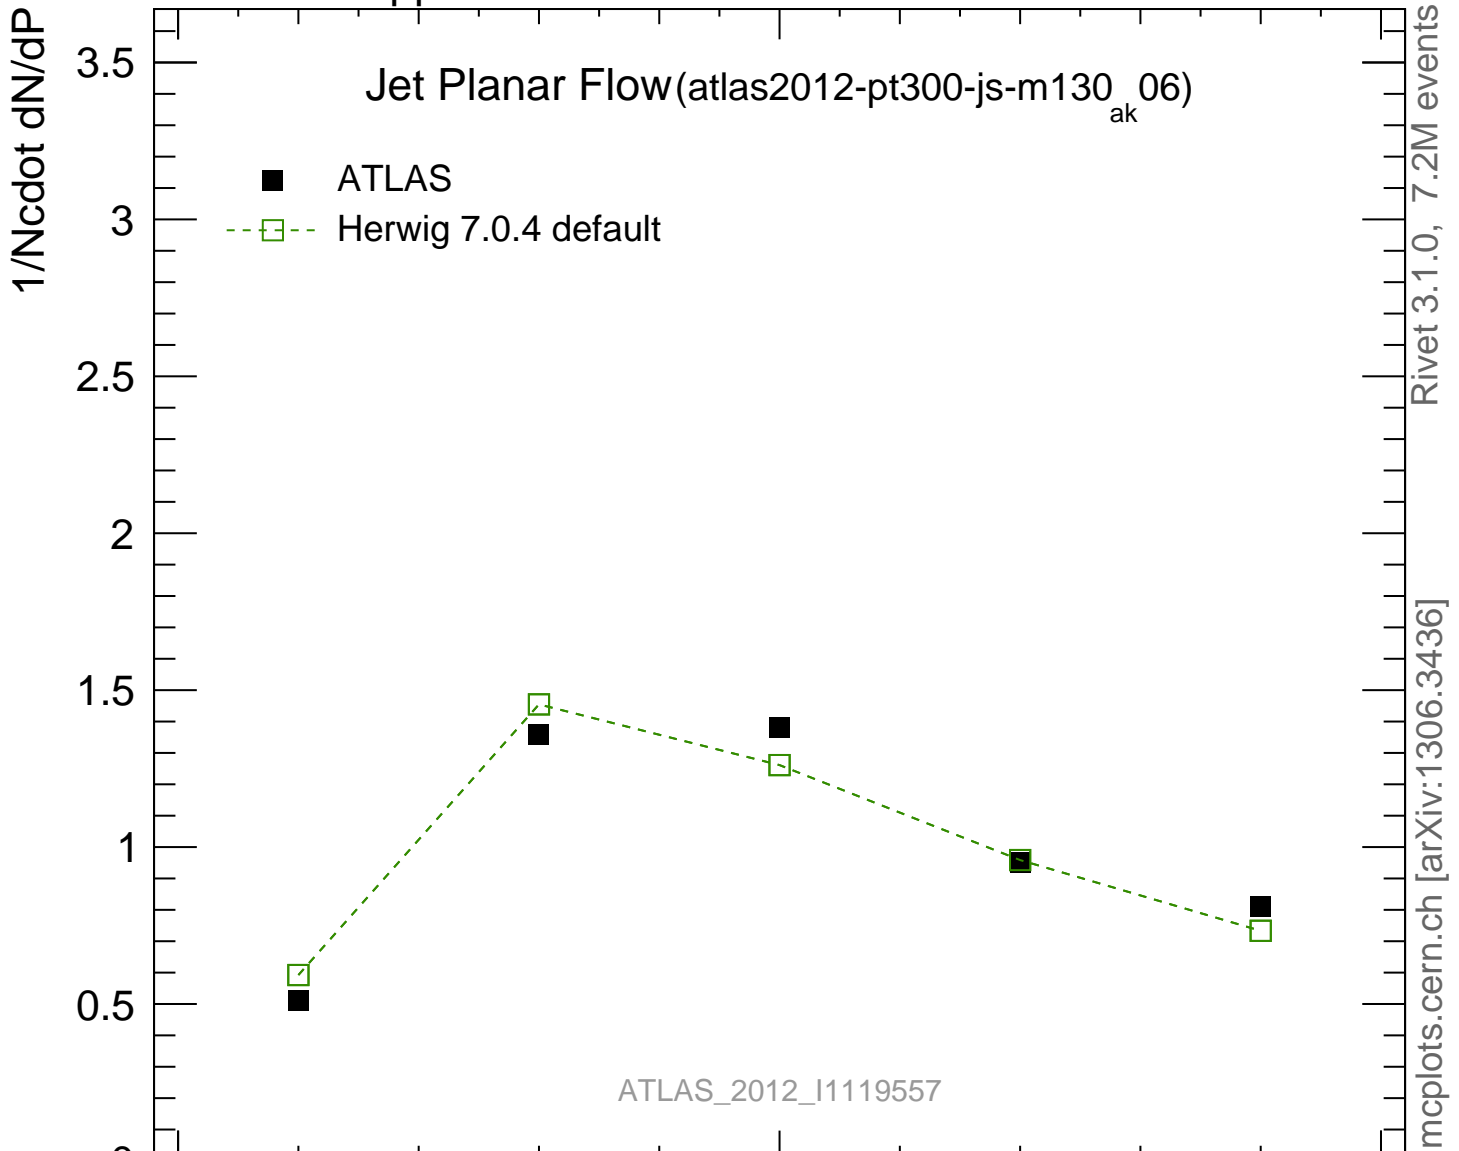

7000 GeV pp

Jets

Jet Planar Flow (atlas2012-pt300-js-m130_06) ak

- ATLAS
- - □ Herwig 7.0.4 default

Ratio to ATLAS