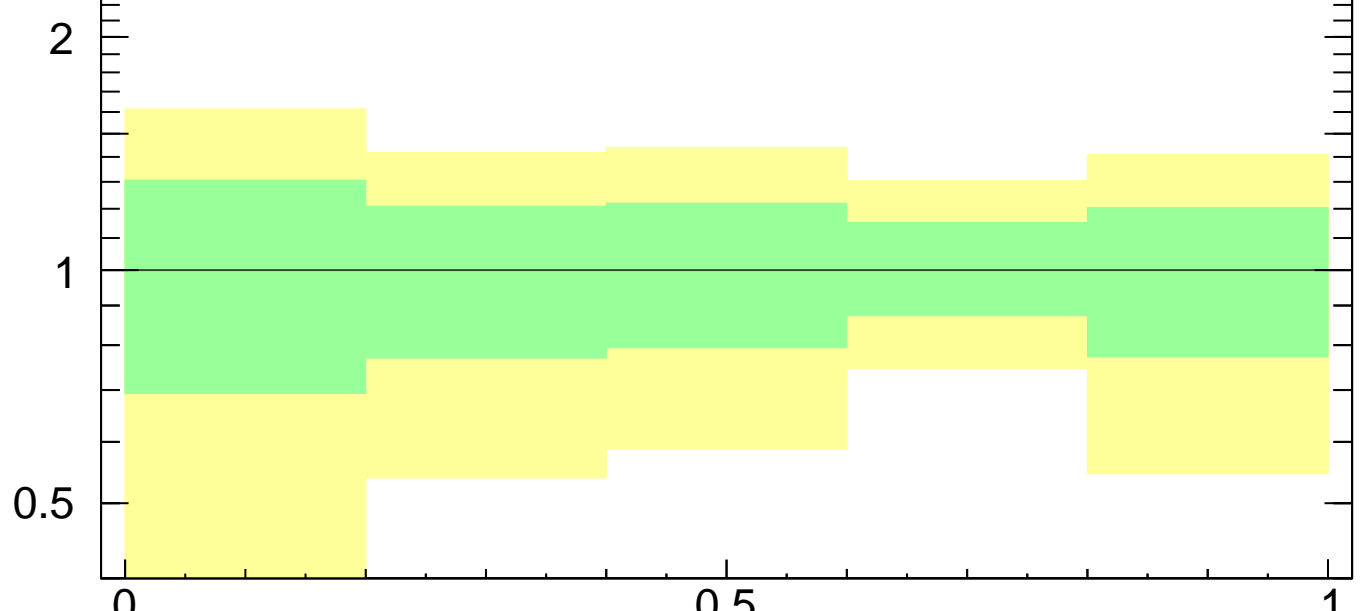

7000 GeV pp

Jets

Jet Planar Flow (atlas2012-pt300-js-m130_06)
ak

■ ATLAS

mcplots.cern.ch [arXiv:1306.3436]

Ratio to ATLAS

Planar flow