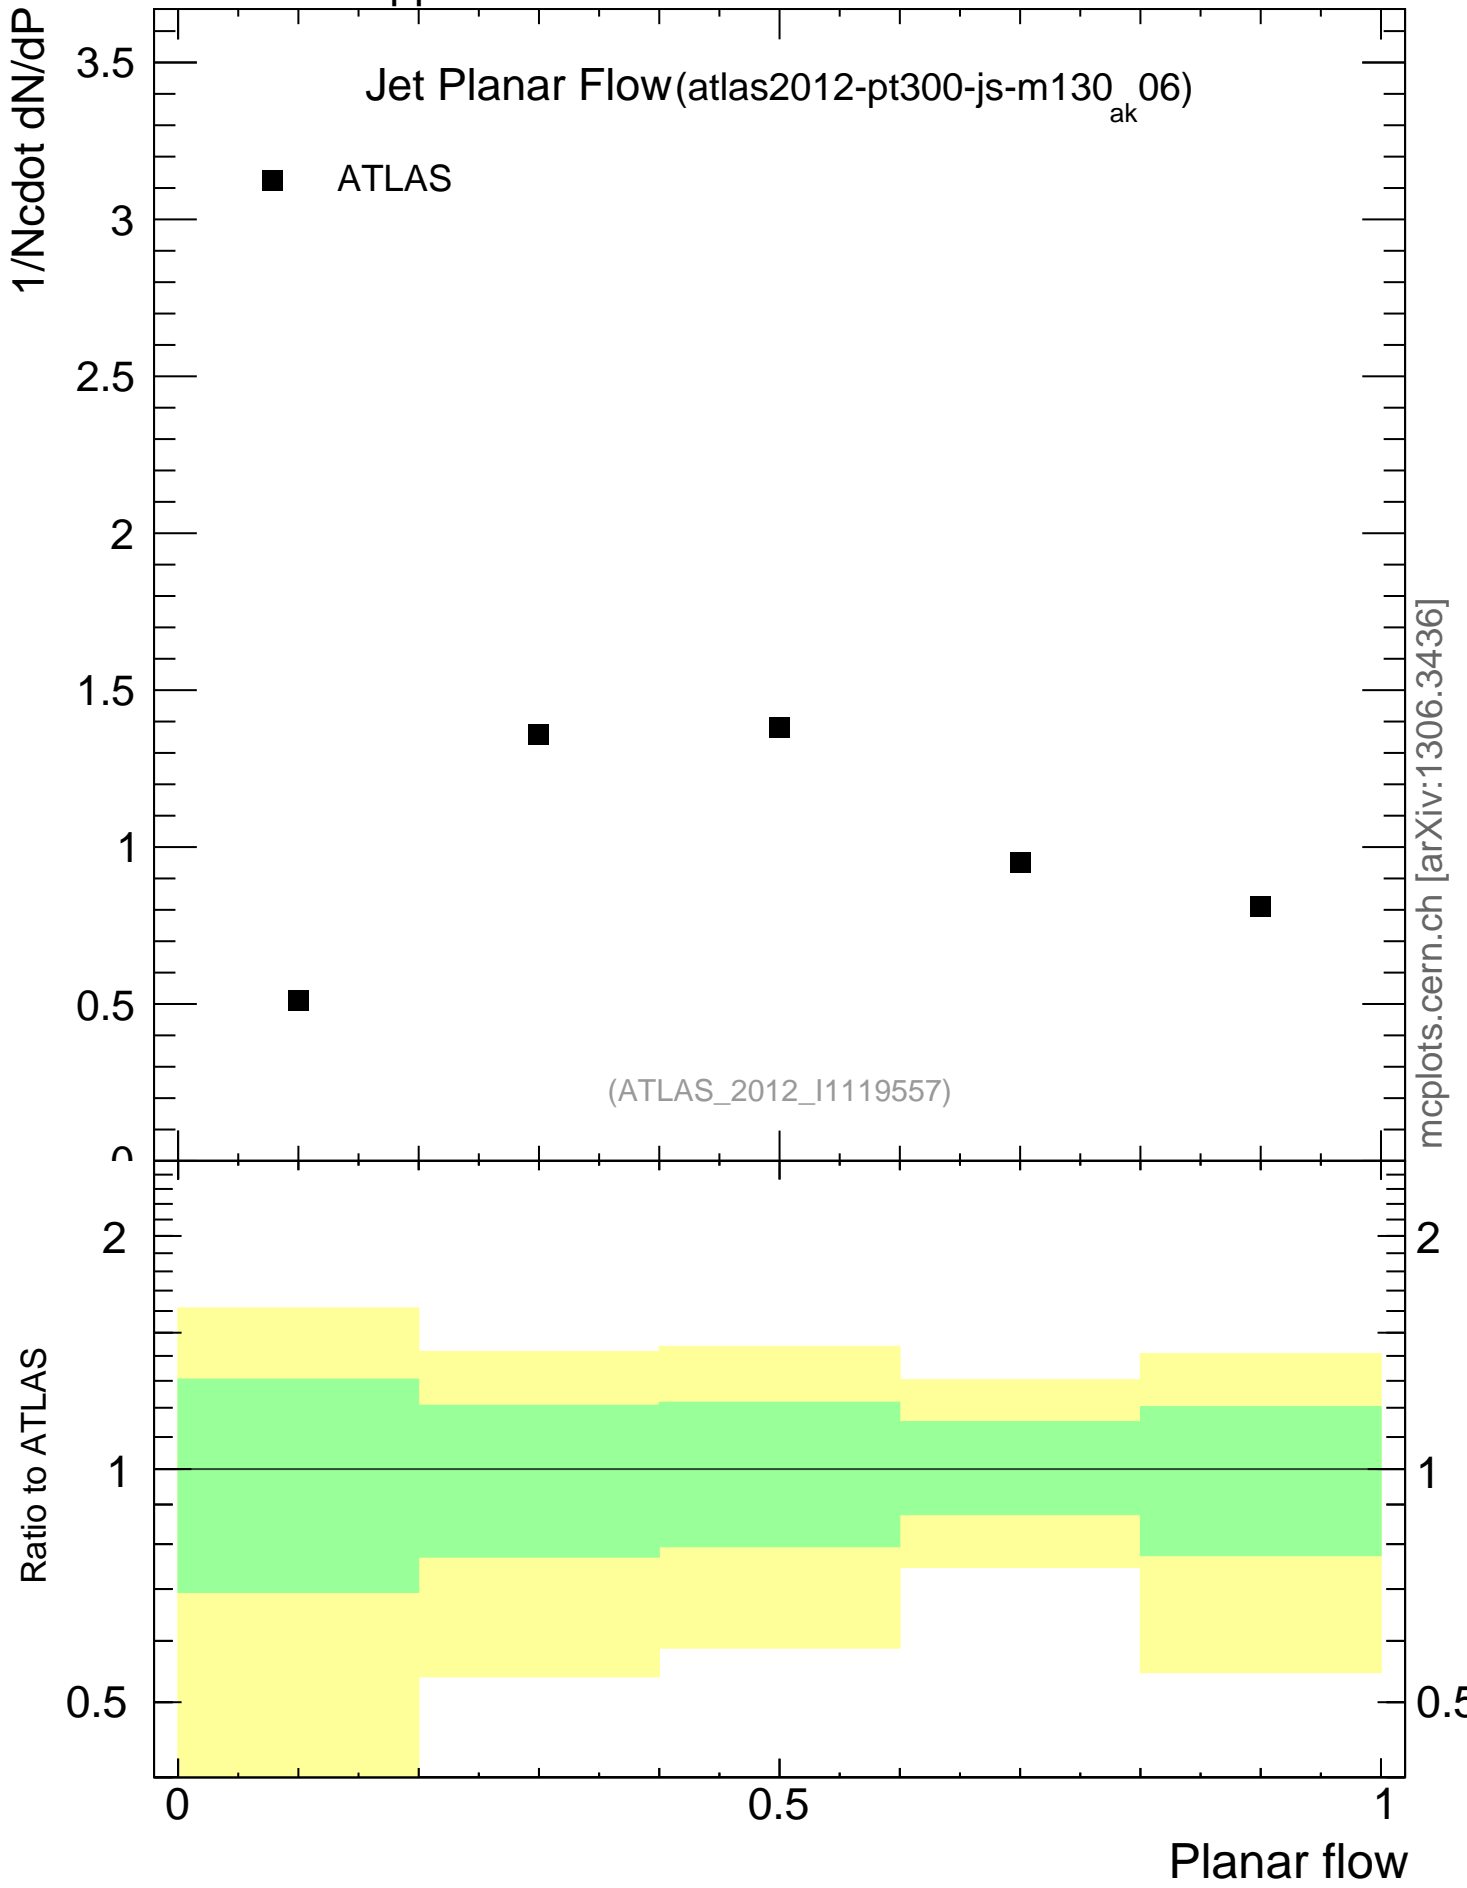

7000 GeV pp

Jets

Jet Planar Flow (atlas2012-pt300-js-m130\_06)  
ak

(ATLAS\_2012\_I1119557)

mcplots.cern.ch [arXiv:1306.3436]