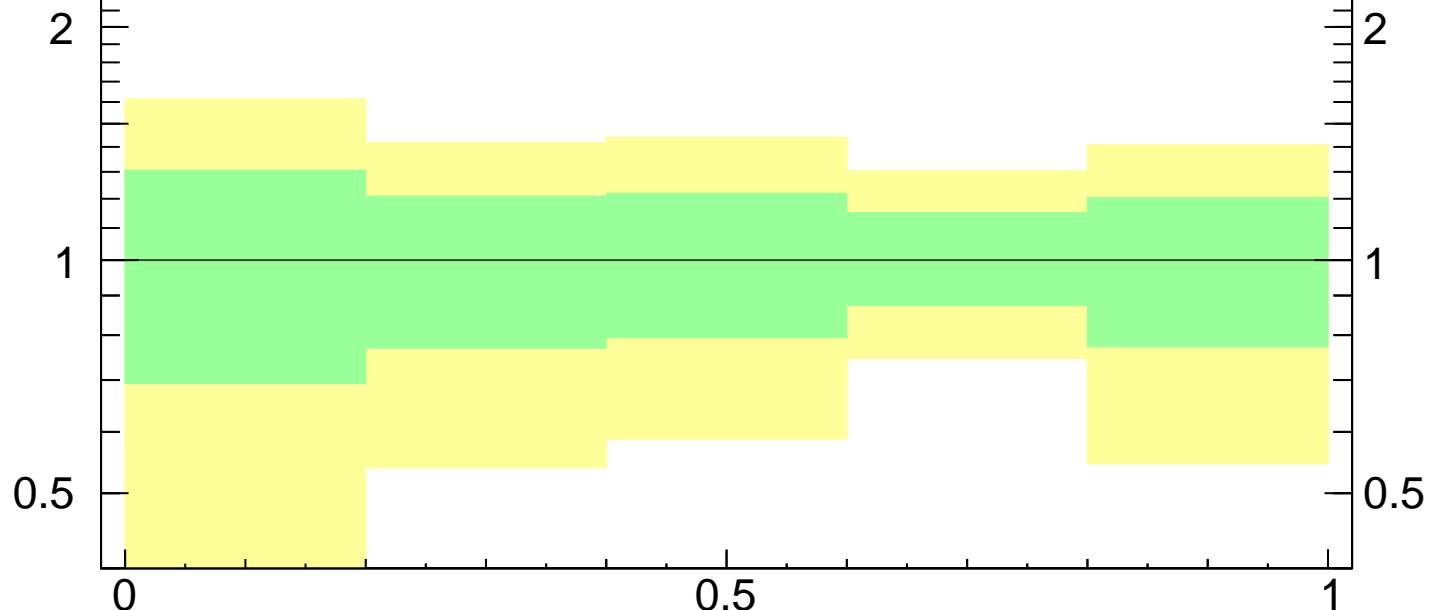

7000 GeV pp

Jets

Jet Planar Flow (atlas2012-pt300-js-m130_06)
ak

■ ATLAS

mcplots.cern.ch [arXiv:1306.3436]

Ratio to ATLAS

Planar flow