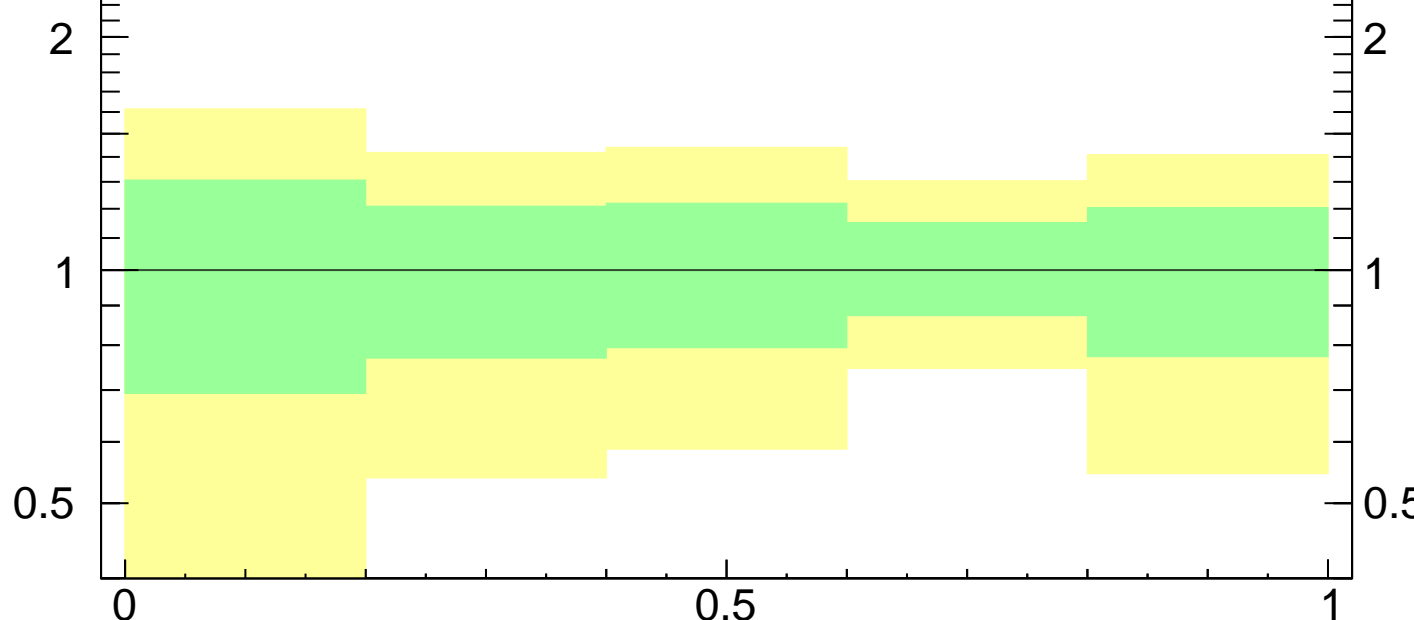

7000 GeV pp

Jets

Jet Planar Flow (atlas2012-pt300-js-m130\_06)  
ak

■ ATLAS

mcplots.cern.ch [arXiv:1306.3436]

Ratio to ATLAS

Planar flow