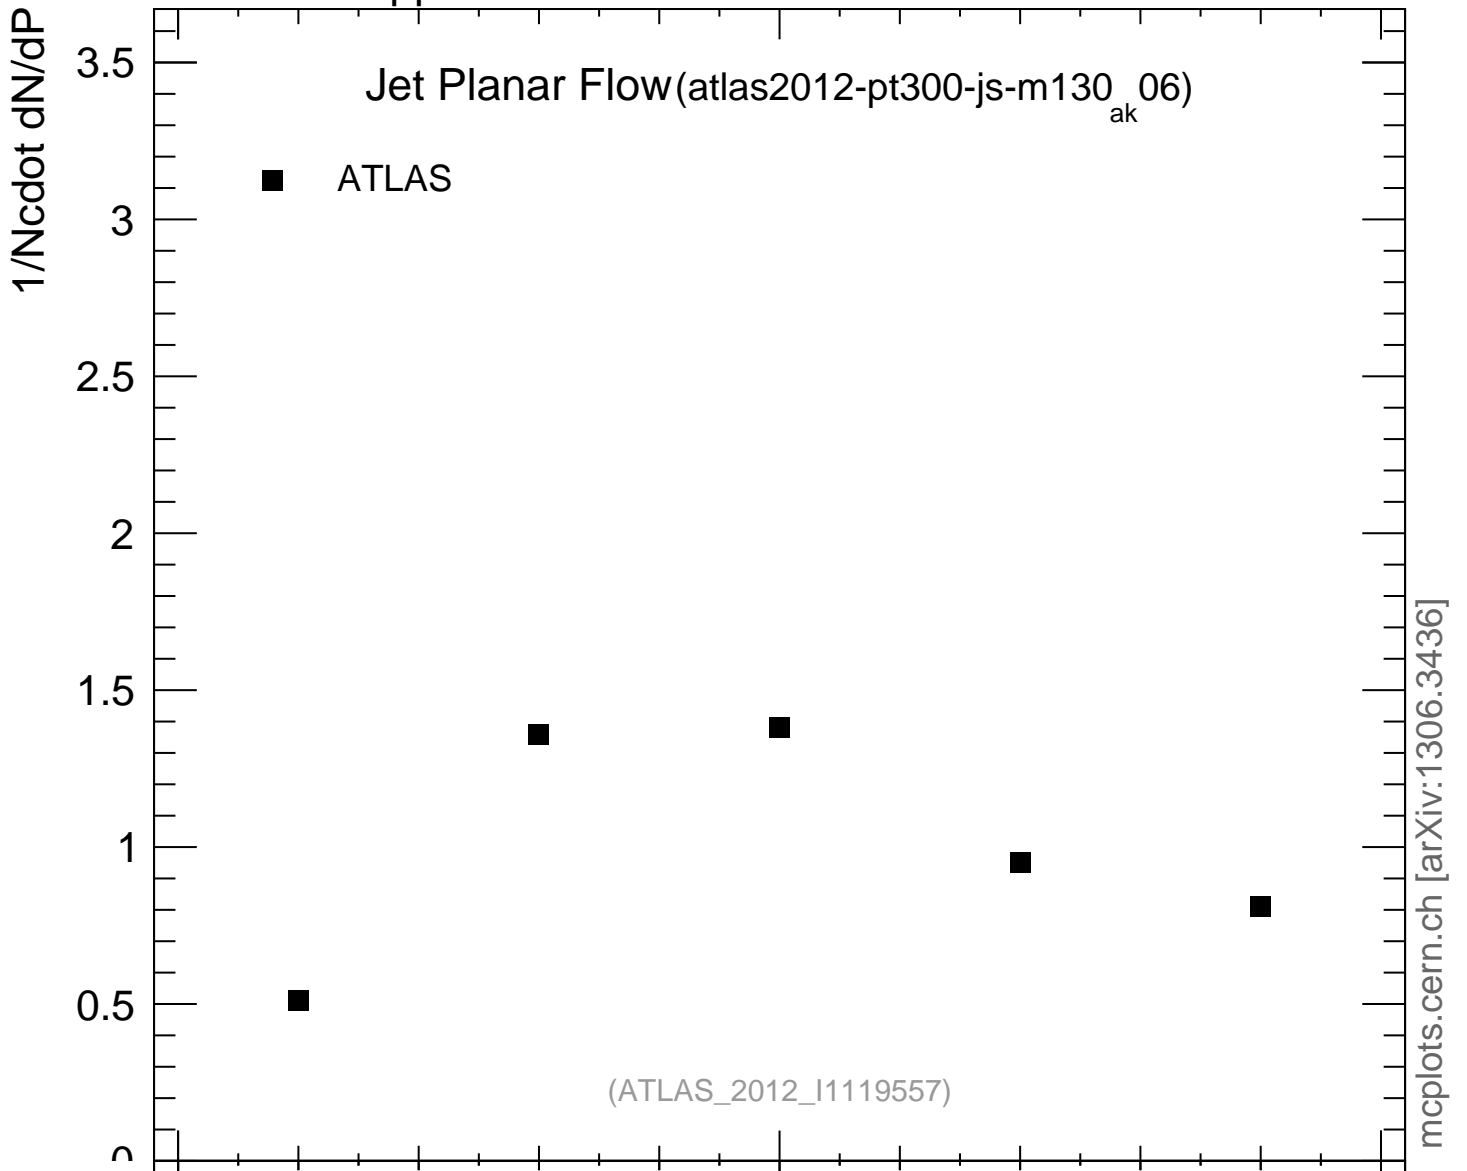

7000 GeV pp

Jets

Jet Planar Flow (atlas2012-pt300-js-m130\_06)  
ak

■ ATLAS

mcplots.cern.ch [arXiv:1306.3436]

Ratio to ATLAS

Planar flow