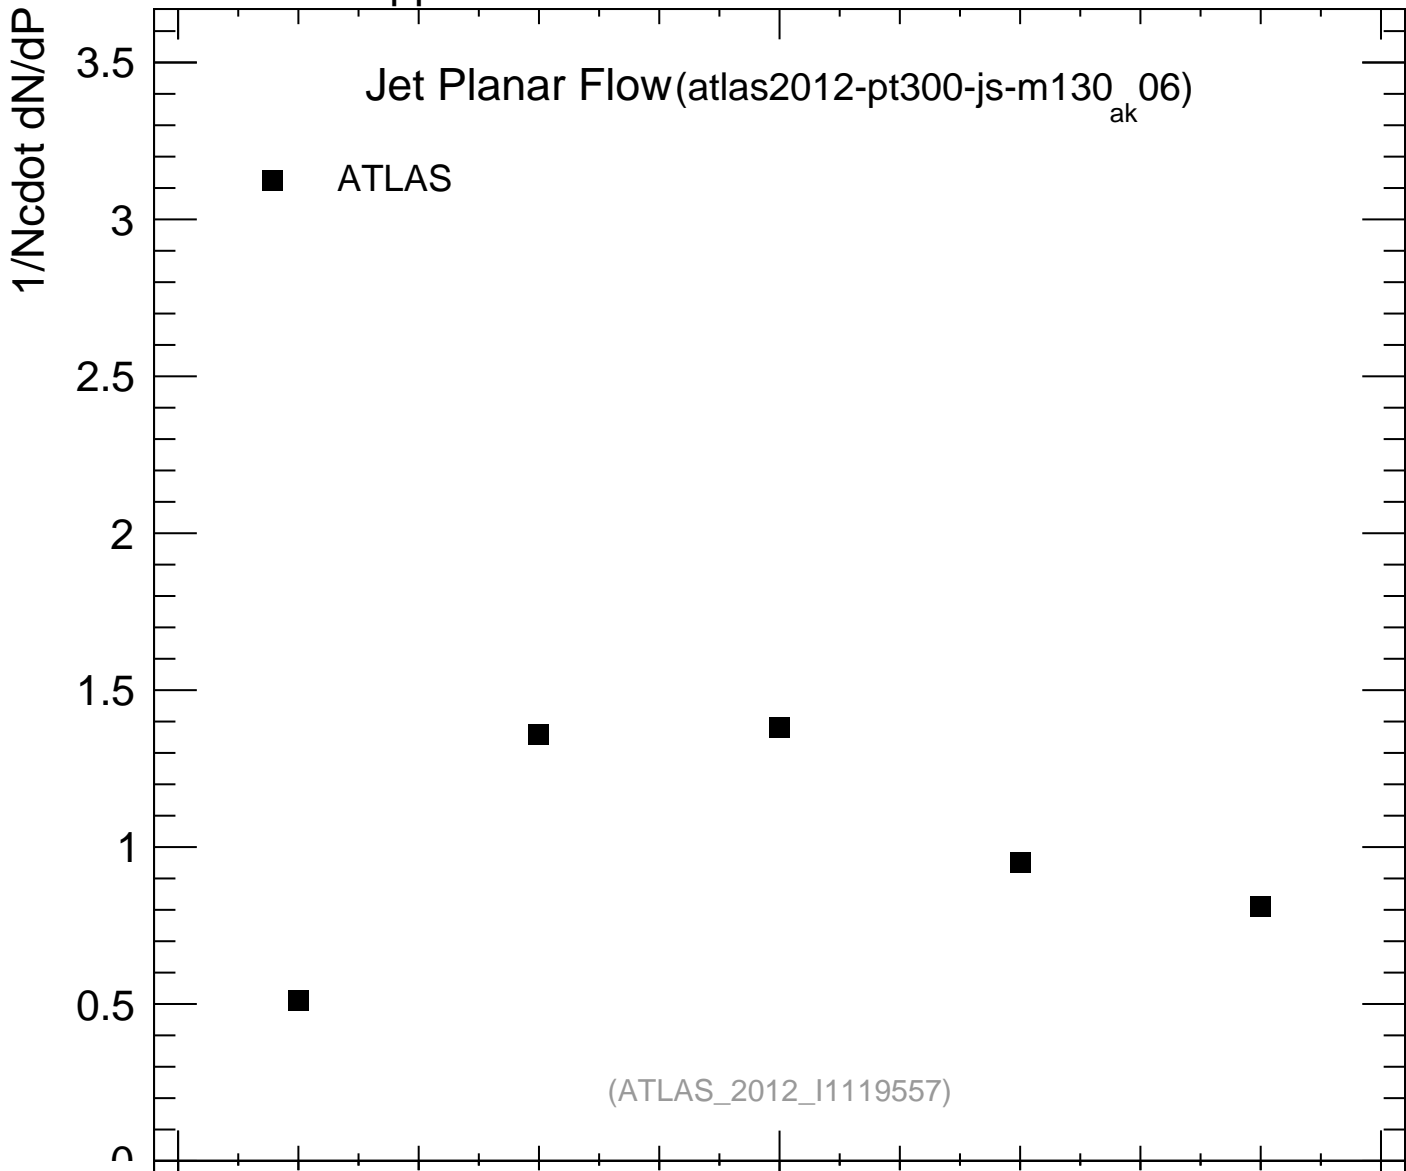

7000 GeV pp

Jets

Jet Planar Flow (atlas2012-pt300-js-m130_06)
ak

■ ATLAS

mcplots.cern.ch [arXiv:1306.3436]

Ratio to ATLAS