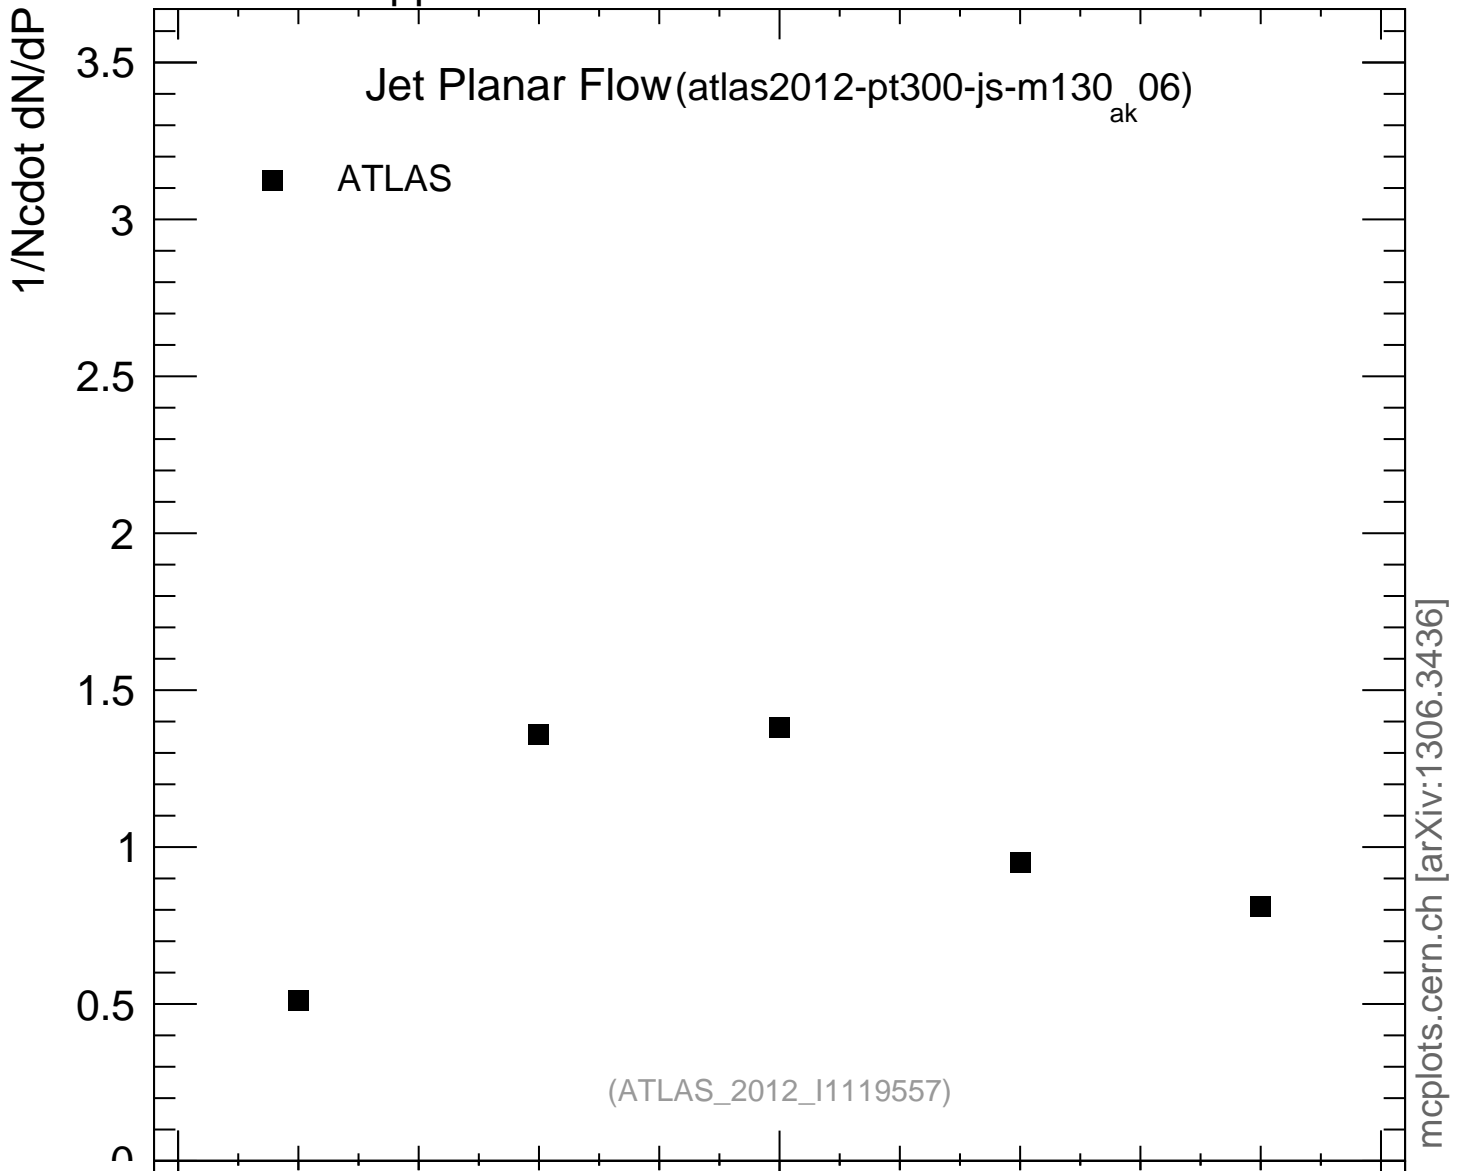

7000 GeV pp

Jets

Jet Planar Flow (atlas2012-pt300-js-m130\_06)  
ak

mcplots.cern.ch [arXiv:1306.3436]