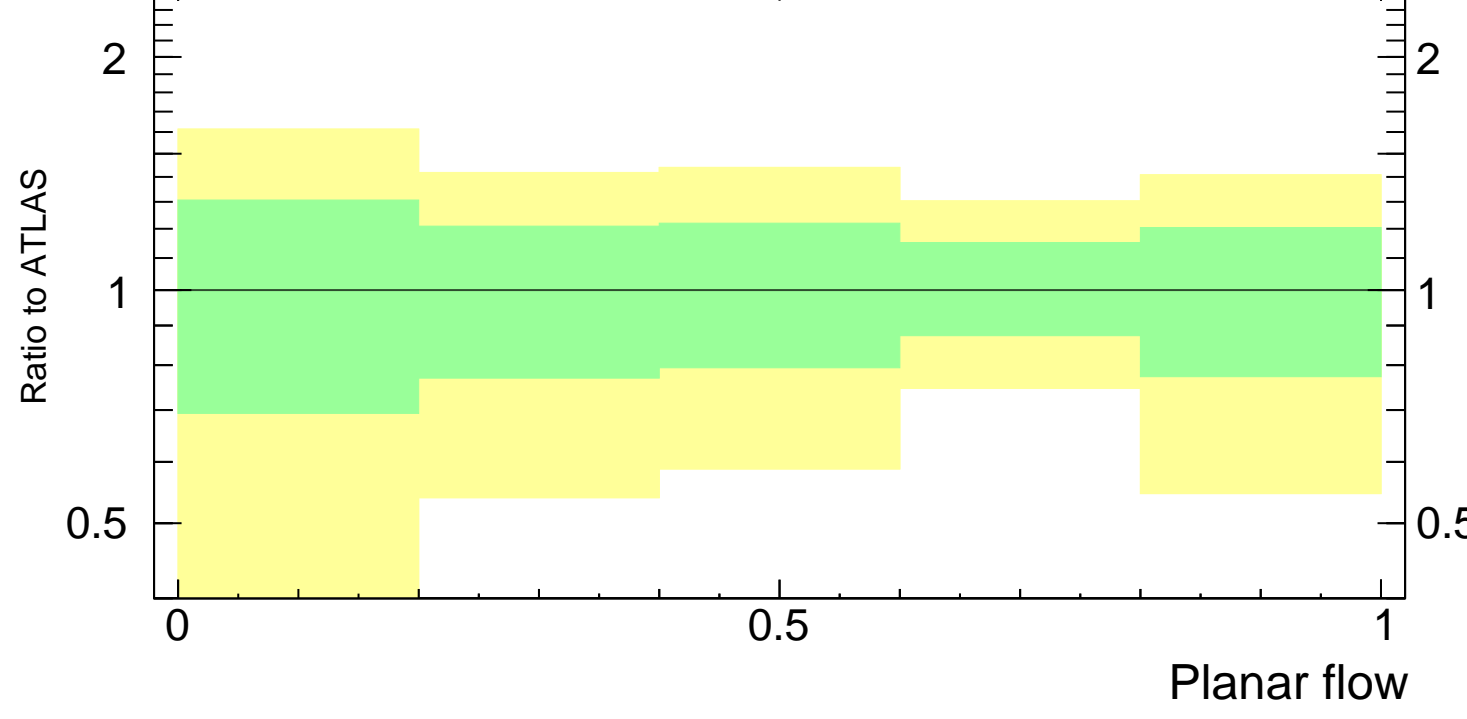

7000 GeV pp

Jets

Jet Planar Flow (atlas2012-pt300-js-m130\_06)  
ak

mcplots.cern.ch [arXiv:1306.3436]