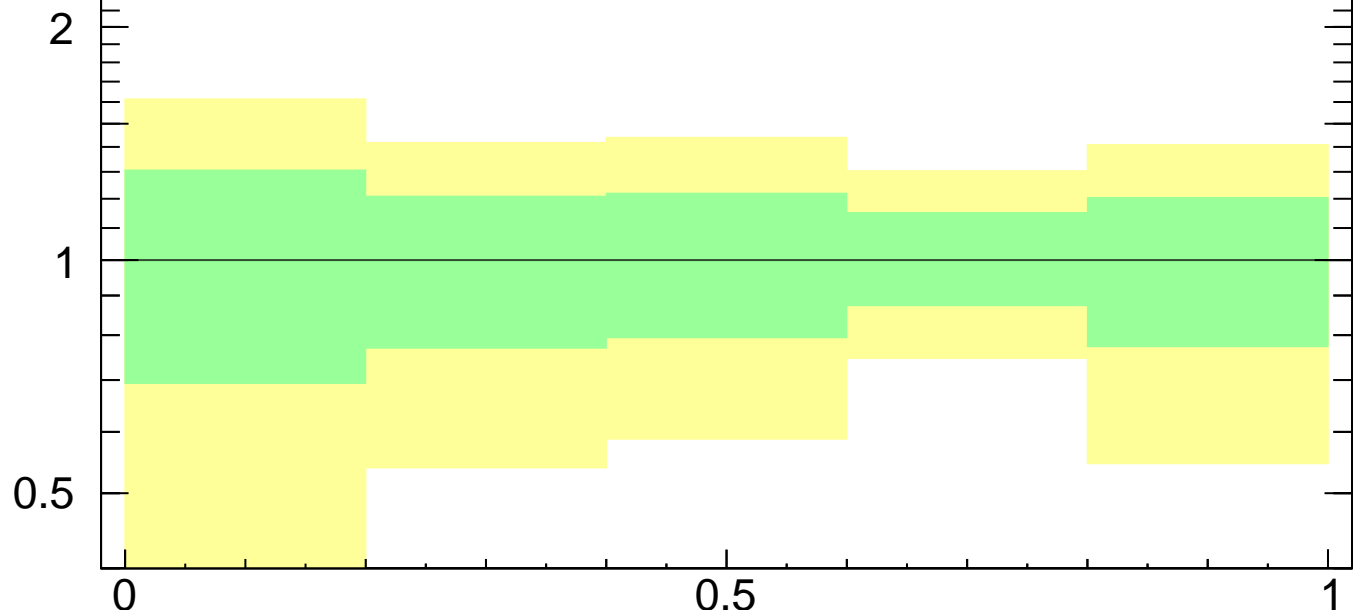

7000 GeV pp

Jets

Jet Planar Flow (atlas2012-pt300-js-m130_06)
ak

■ ATLAS

mcplots.cern.ch [arXiv:1306.3436]

Ratio to ATLAS

Planar flow