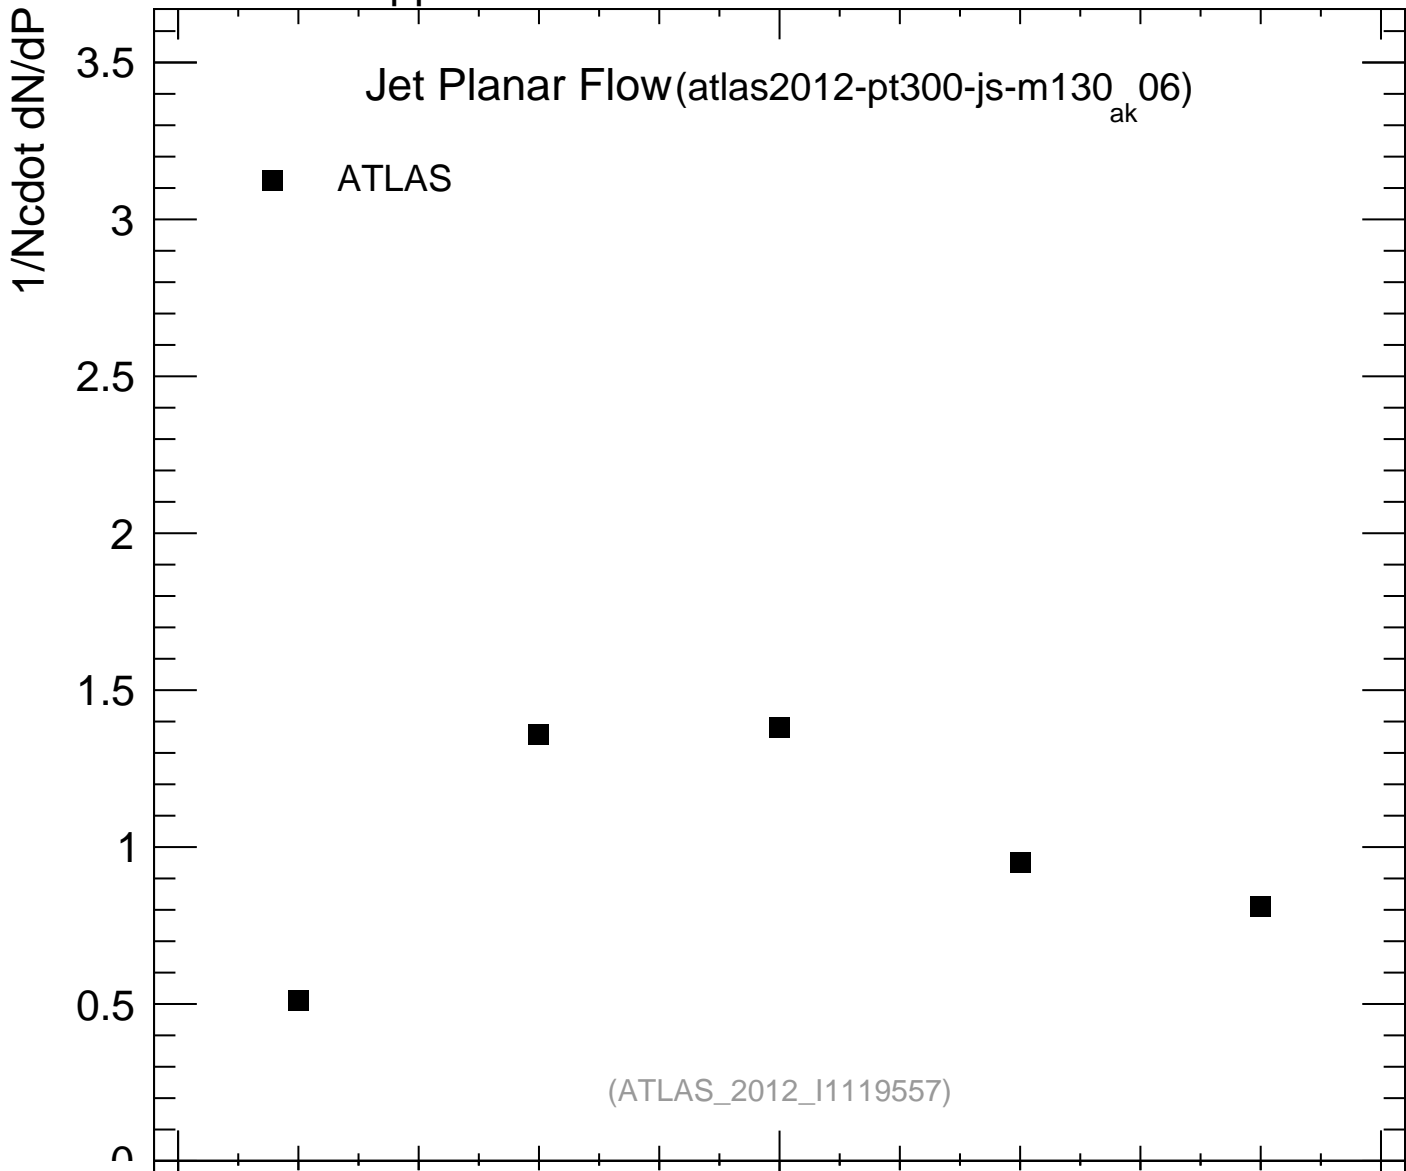

7000 GeV pp

Jets

Jet Planar Flow (atlas2012-pt300-js-m130_06)
ak

■ ATLAS

mcplots.cern.ch [arXiv:1306.3436]

Ratio to ATLAS

Planar flow