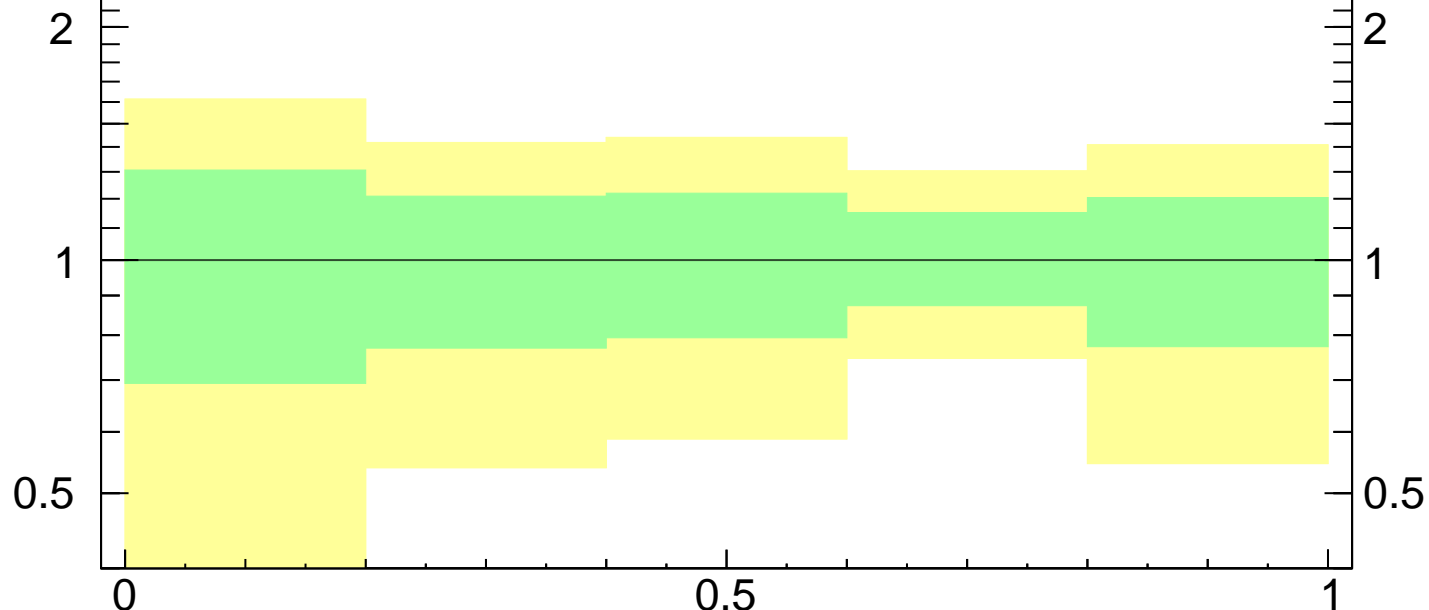

7000 GeV pp

Jets

Jet Planar Flow (atlas2012-pt300-js-m130\_06)  
ak

■ ATLAS

(ATLAS\_2012\_I1119557)

mcplots.cern.ch [arXiv:1306.3436]

Ratio to ATLAS

Planar flow