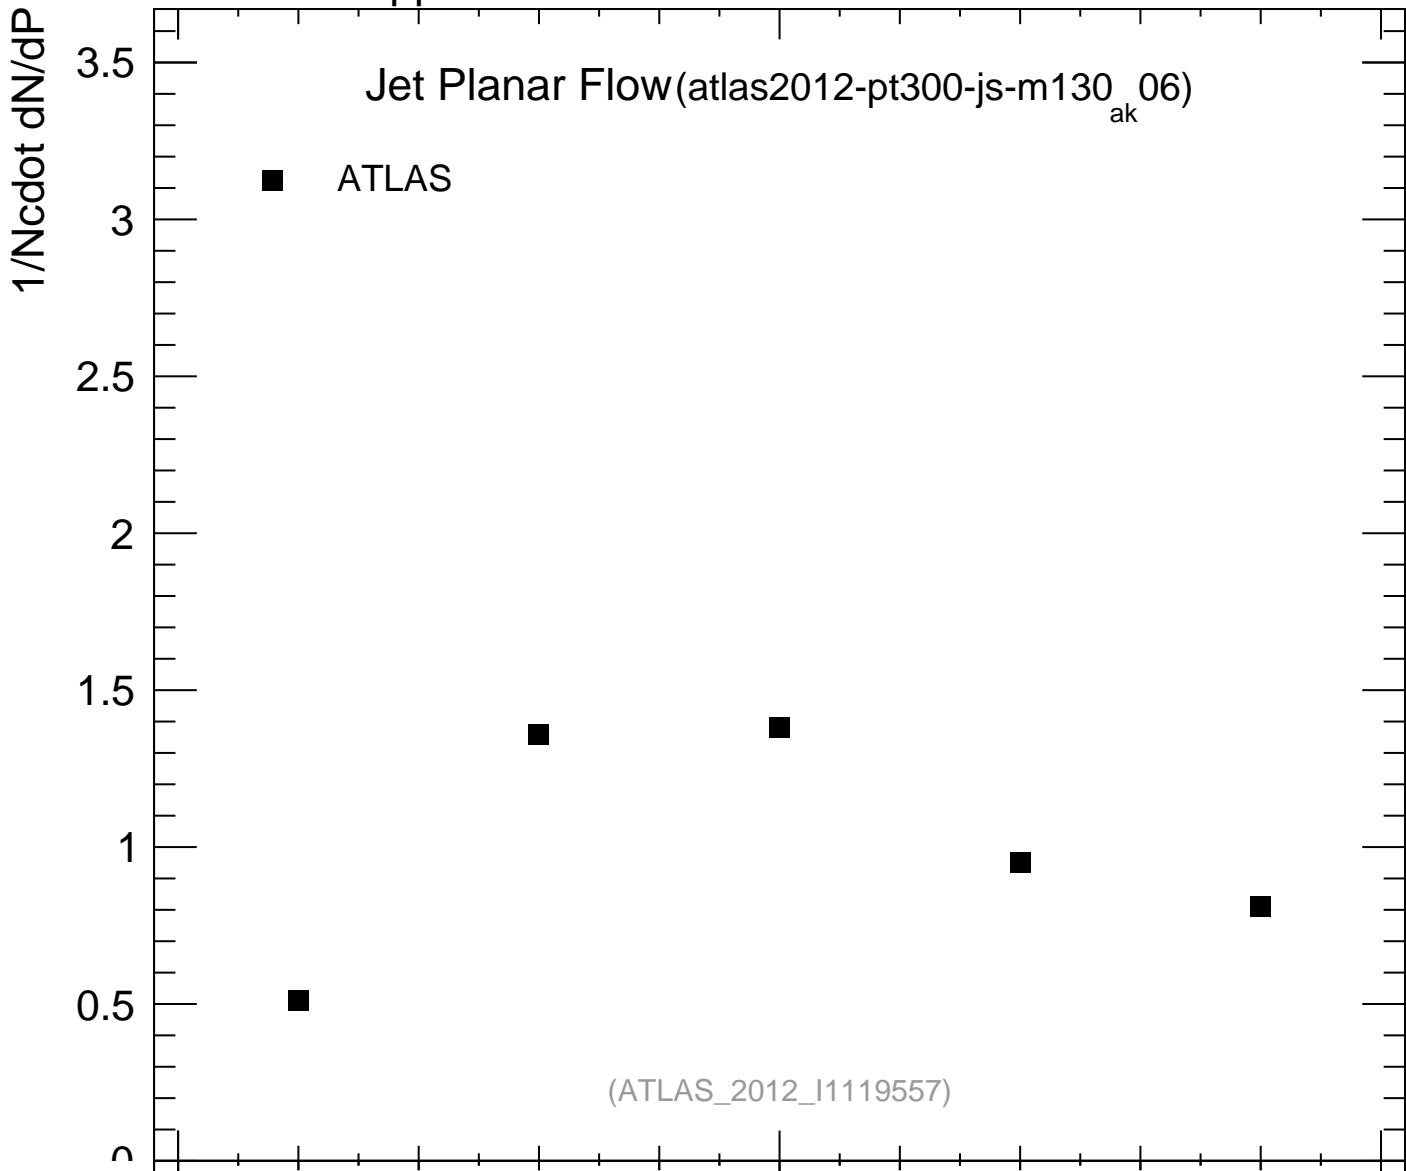

7000 GeV pp

Jets

Jet Planar Flow (atlas2012-pt300-js-m130\_06)  
ak

■ ATLAS

(ATLAS\_2012\_I1119557)

mcplots.cern.ch [arXiv:1306.3436]

Ratio to ATLAS

Planar flow