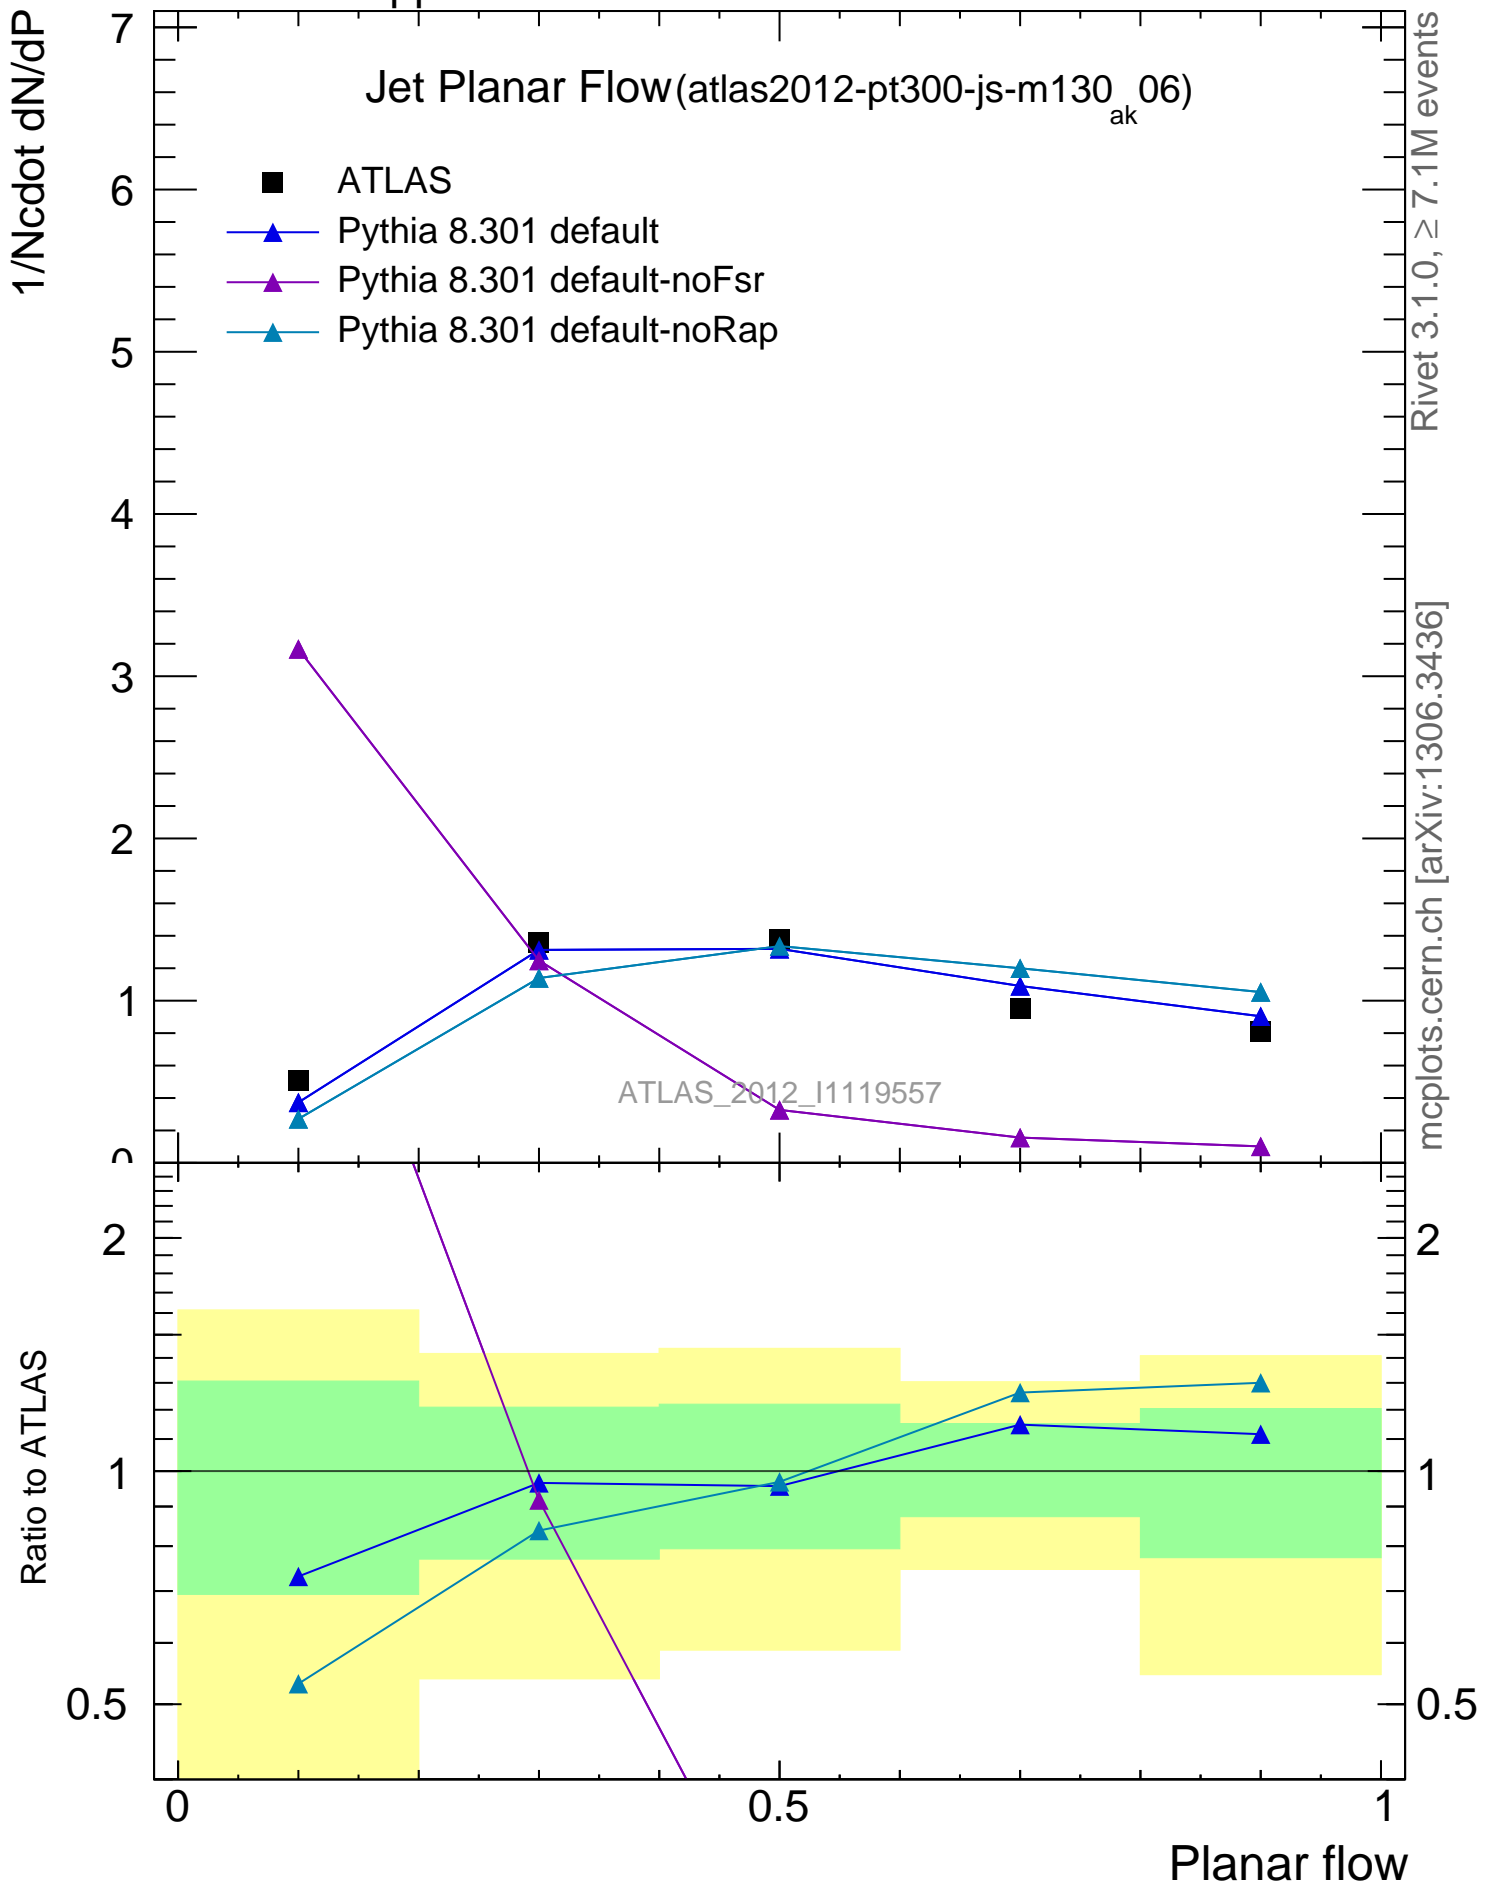

7000 GeV pp

Jets

Jet Planar Flow (atlas2012-pt300-js-m130_06)
ak

Rivet 3.1.0, ≥ 7.1M events

mcplots.cern.ch [arXiv:1306.3436]

2

1

0.5

Planar flow