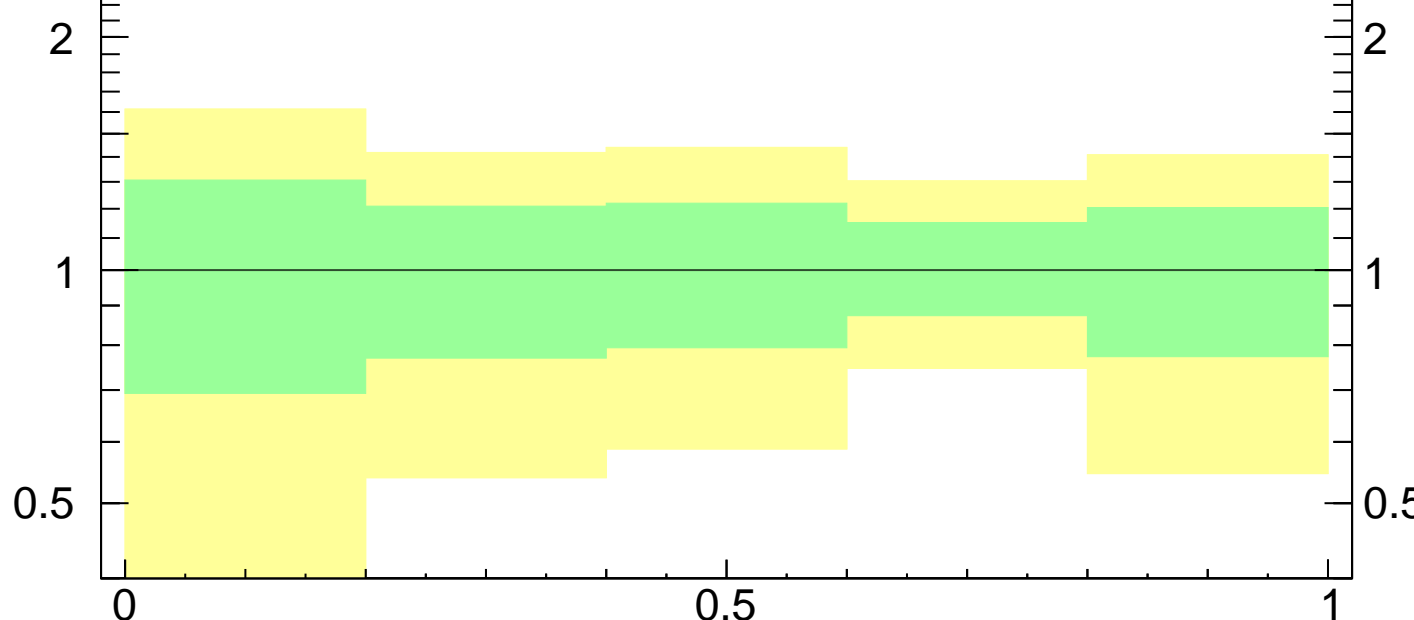

7000 GeV pp

Jets

Jet Planar Flow (atlas2012-pt300-js-m130_06)
ak

■ ATLAS

mcplots.cern.ch [arXiv:1306.3436]

Ratio to ATLAS

Planar flow