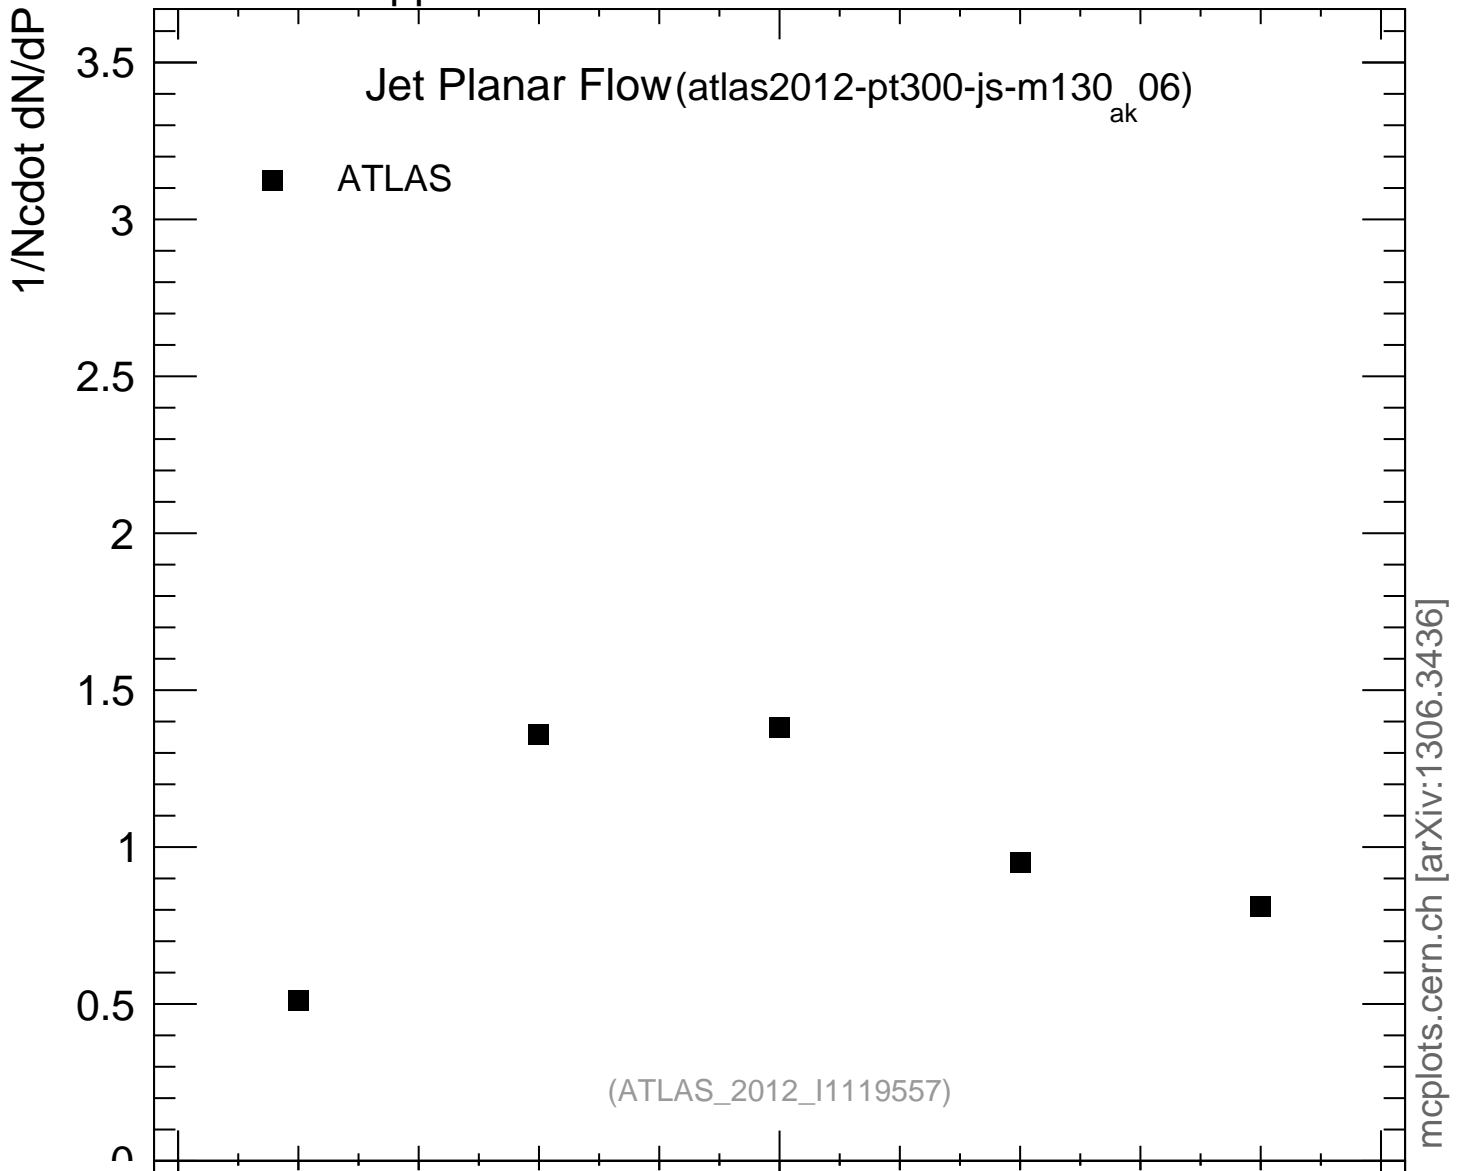

7000 GeV pp

Jets

Jet Planar Flow (atlas2012-pt300-js-m130_06)
ak

■ ATLAS

mcplots.cern.ch [arXiv:1306.3436]

Ratio to ATLAS

Planar flow