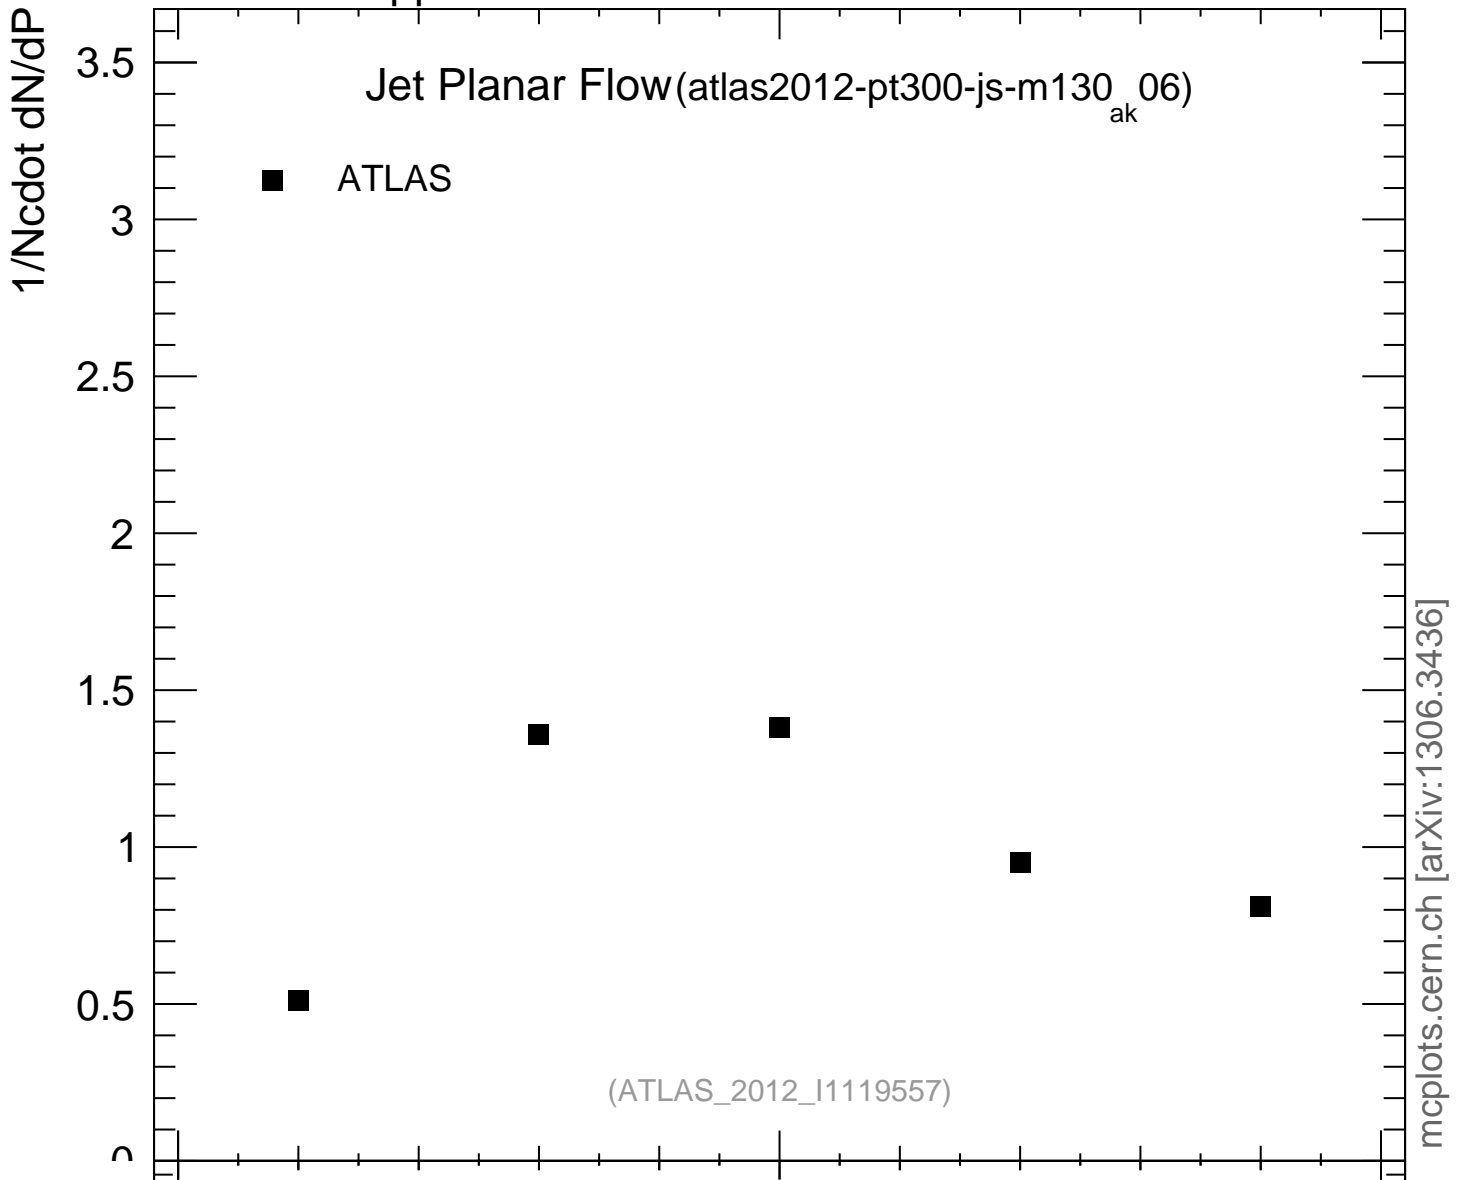

7000 GeV pp

Jets

Jet Planar Flow (atlas2012-pt300-js-m130_06)
ak

mcplots.cern.ch [arXiv:1306.3436]