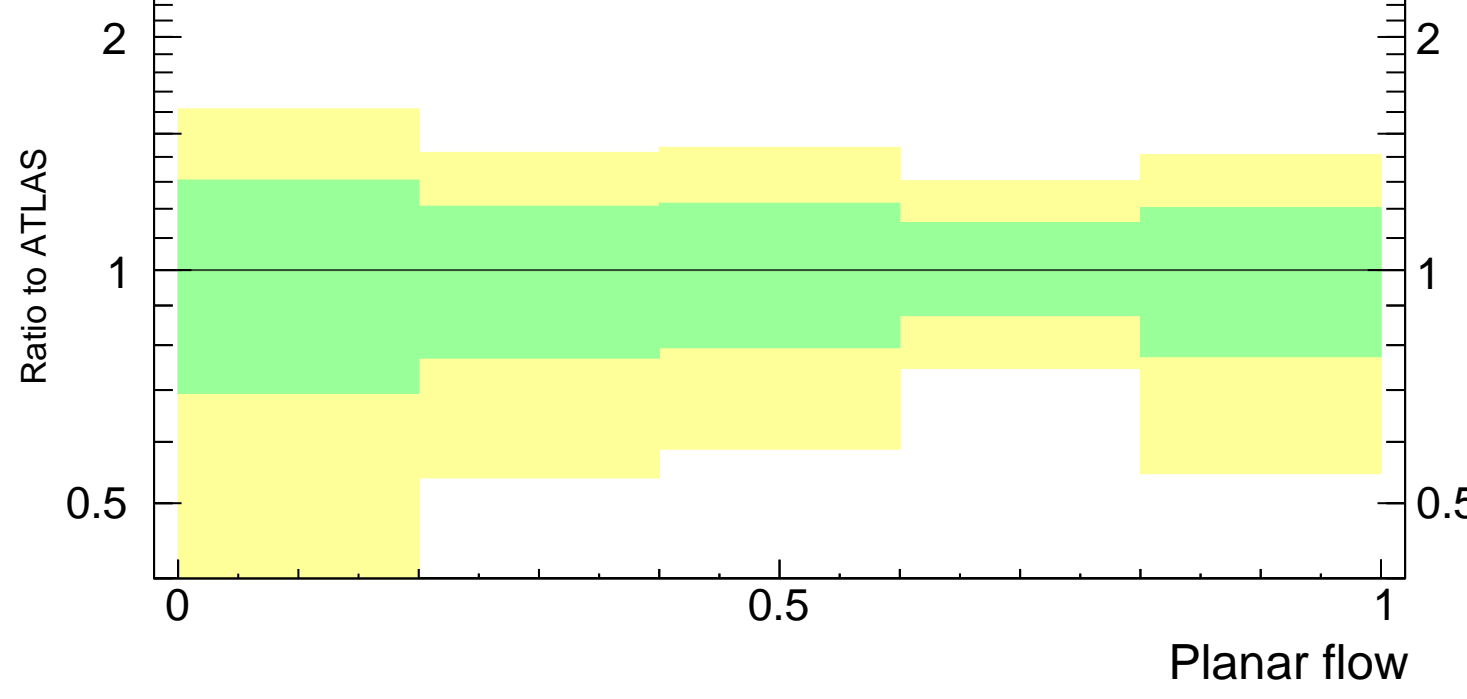

7000 GeV pp

Jets

Jet Planar Flow (atlas2012-pt300-js-m130_06)
ak

mcplots.cern.ch [arXiv:1306.3436]