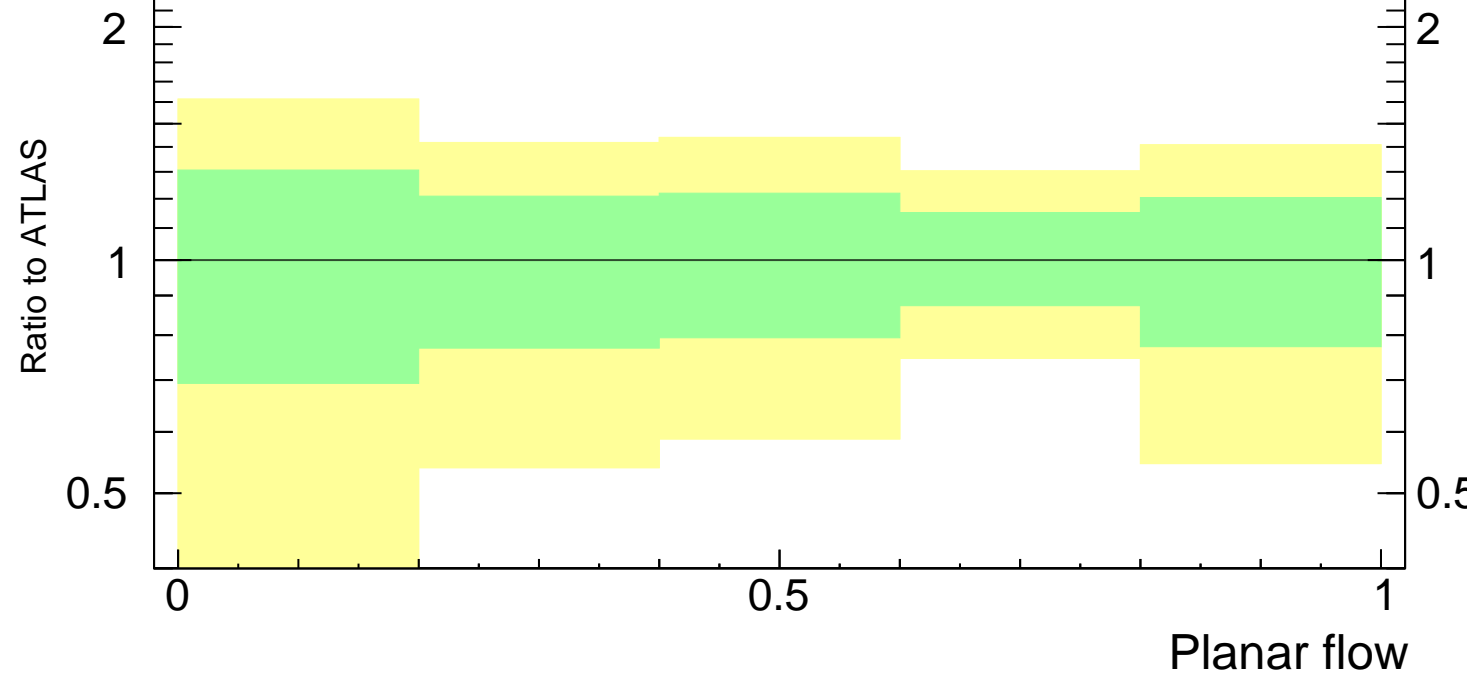

7000 GeV pp

Jets

Jet Planar Flow (atlas2012-pt300-js-m130\_06)  
ak

■ ATLAS

(ATLAS\_2012\_I1119557)

mcplots.cern.ch [arXiv:1306.3436]

Ratio to ATLAS

Planar flow