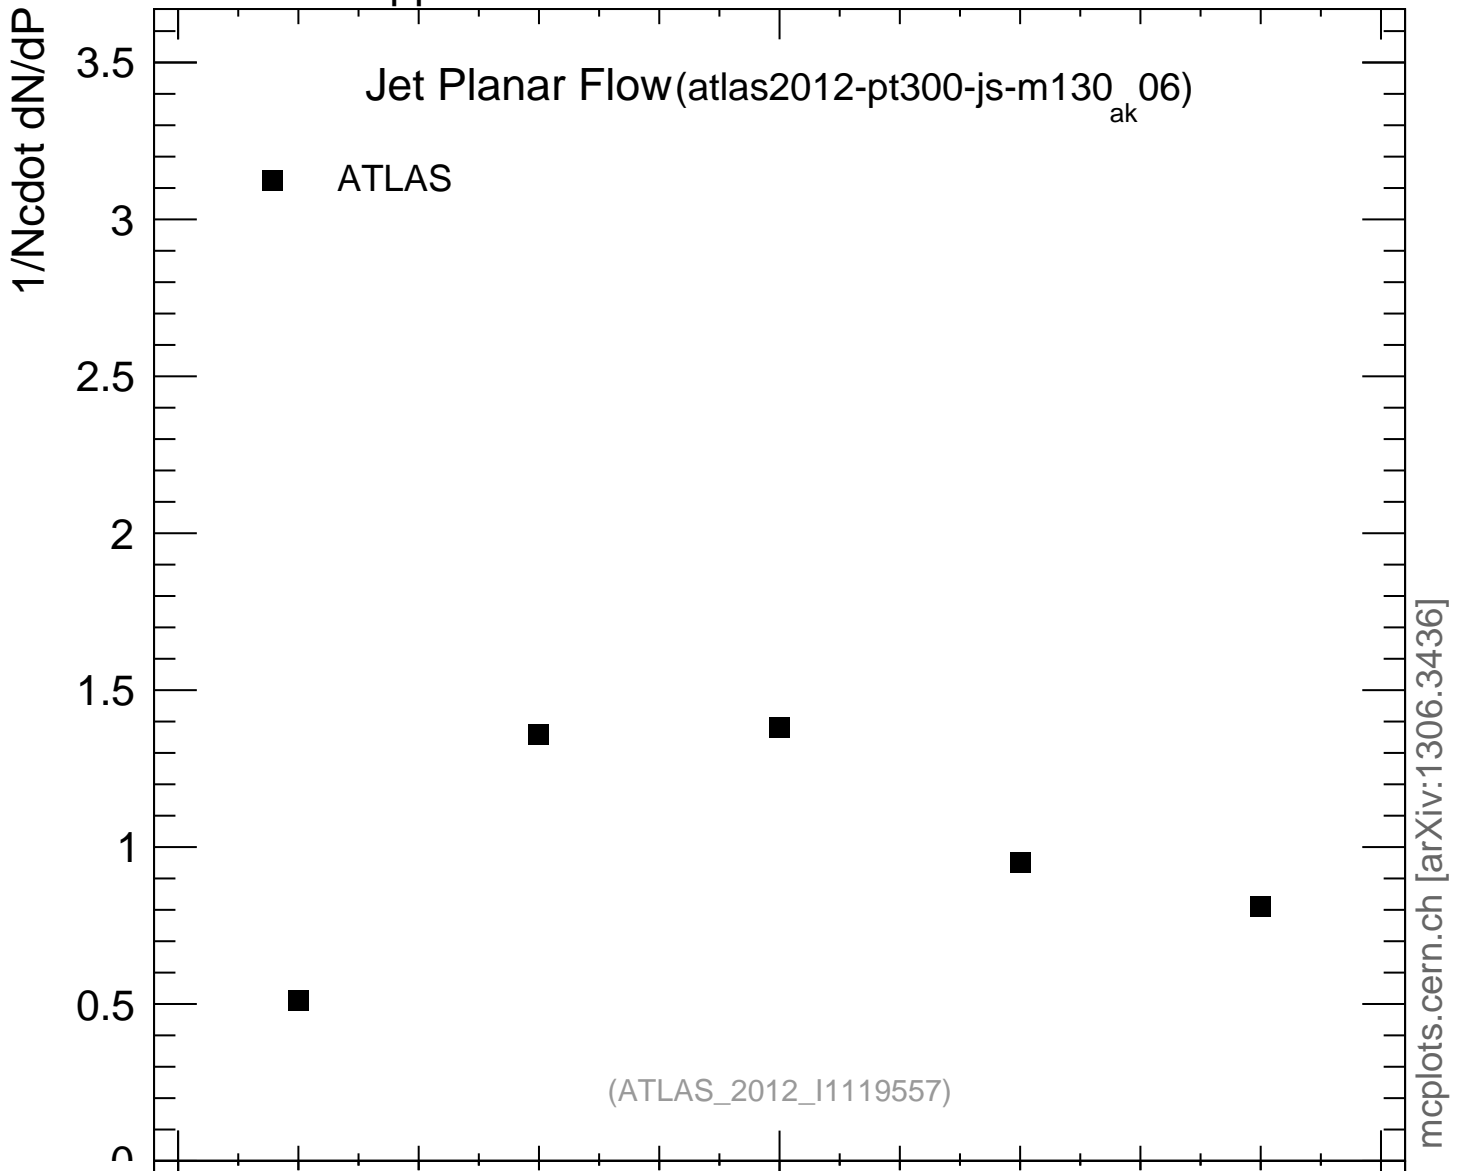

7000 GeV pp

Jets

Jet Planar Flow (atlas2012-pt300-js-m130\_06)  
ak

■ ATLAS

(ATLAS\_2012\_I1119557)

mcplots.cern.ch [arXiv:1306.3436]

Ratio to ATLAS

Planar flow