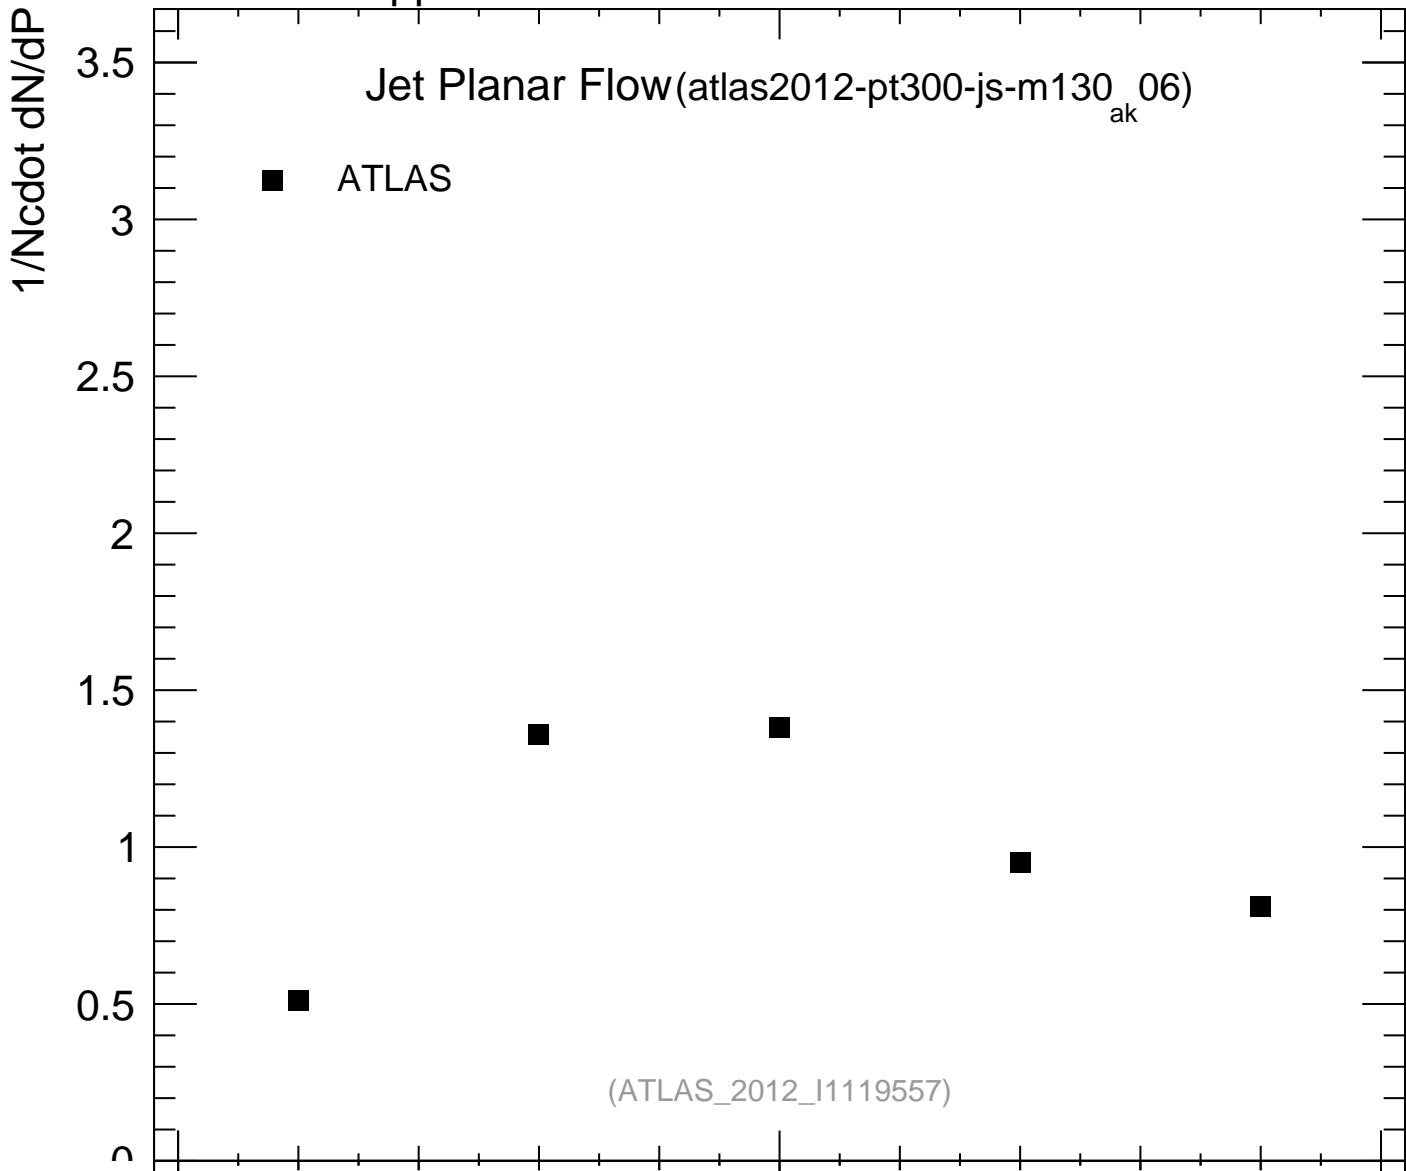

7000 GeV pp

Jets

Jet Planar Flow (atlas2012-pt300-js-m130\_06)  
ak

■ ATLAS

mcplots.cern.ch [arXiv:1306.3436]

Ratio to ATLAS

Planar flow