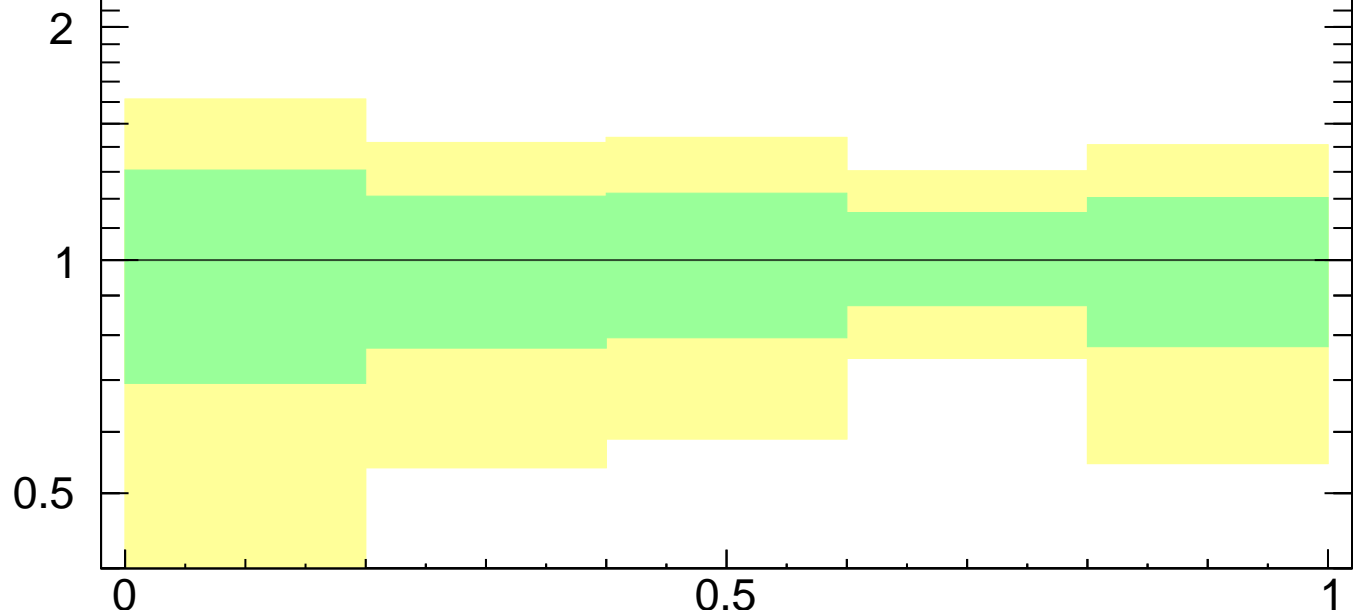

7000 GeV pp

Jets

Jet Planar Flow (atlas2012-pt300-js-m130\_06)  
ak

■ ATLAS

mcplots.cern.ch [arXiv:1306.3436]

Ratio to ATLAS

Planar flow