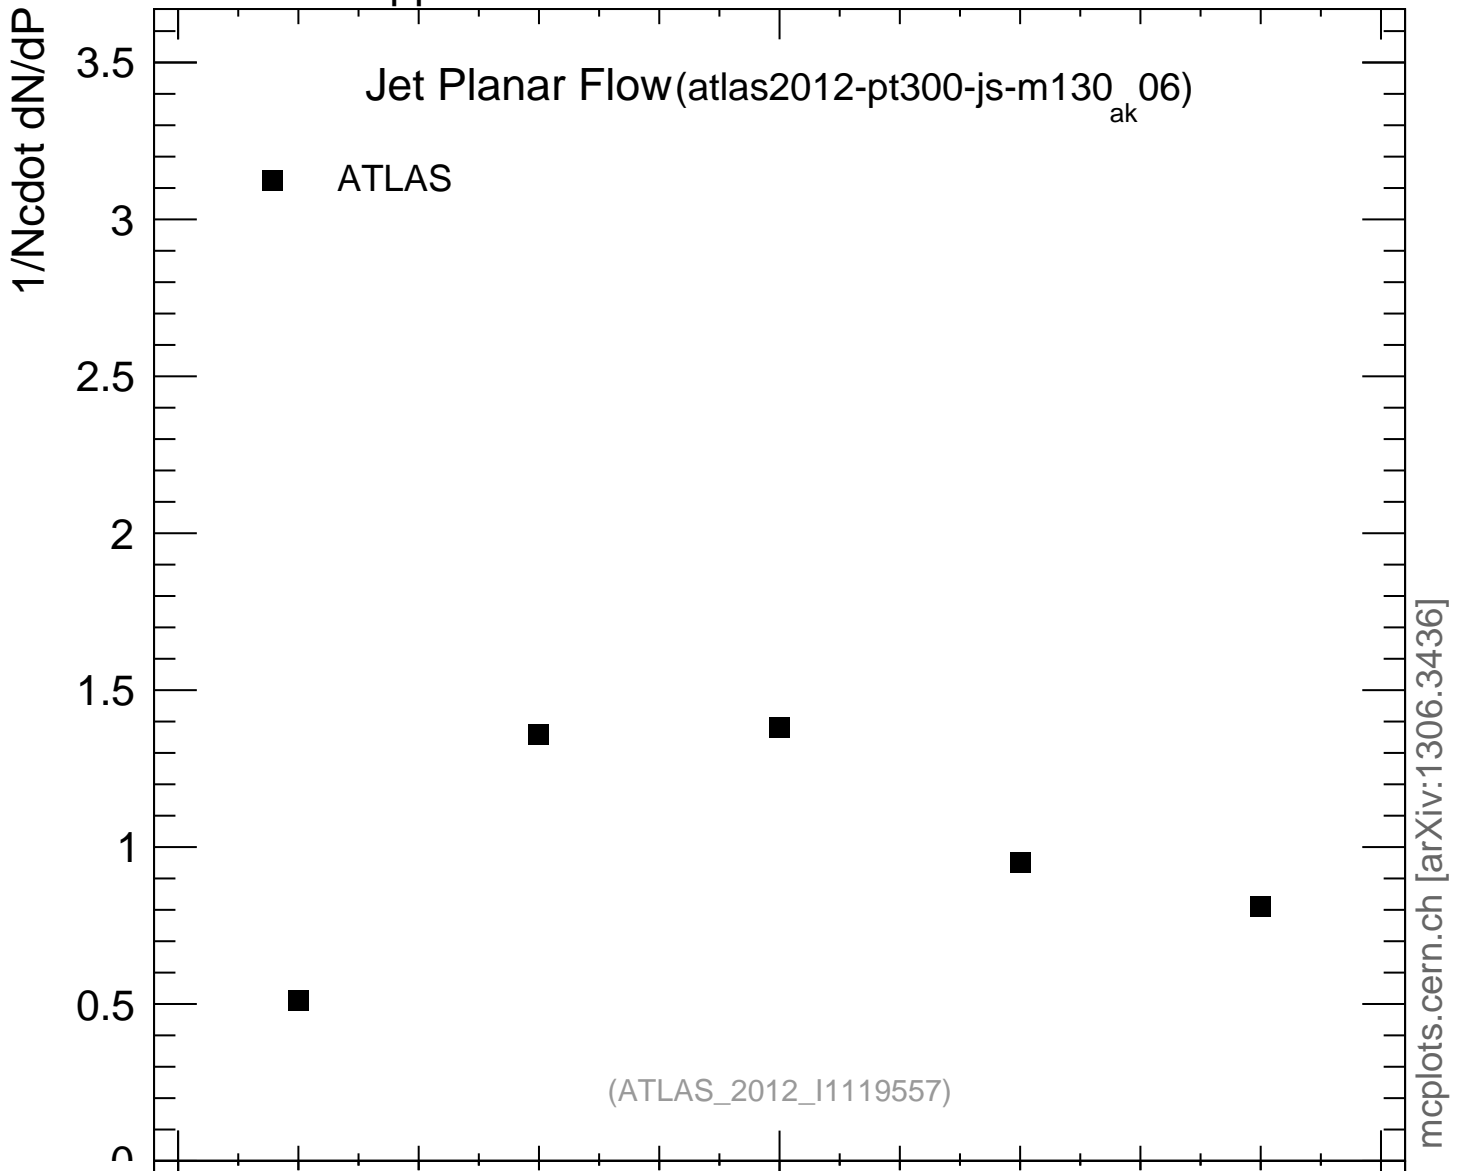

7000 GeV pp

Jets

Jet Planar Flow (atlas2012-pt300-js-m130_06)
ak

■ ATLAS

Ratio to ATLAS

mcplots.cern.ch [arXiv:1306.3436]