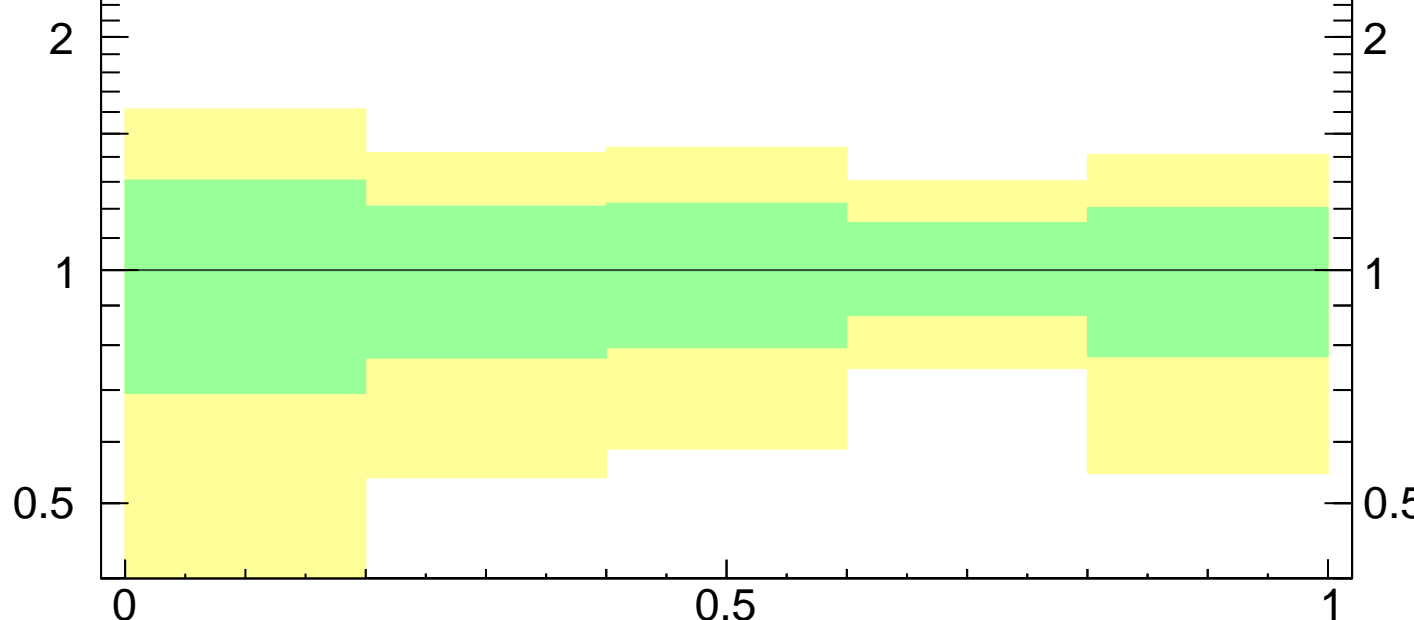

7000 GeV pp

Jets

Jet Planar Flow (atlas2012-pt300-js-m130_06)
ak

■ ATLAS

Ratio to ATLAS

mcplots.cern.ch [arXiv:1306.3436]