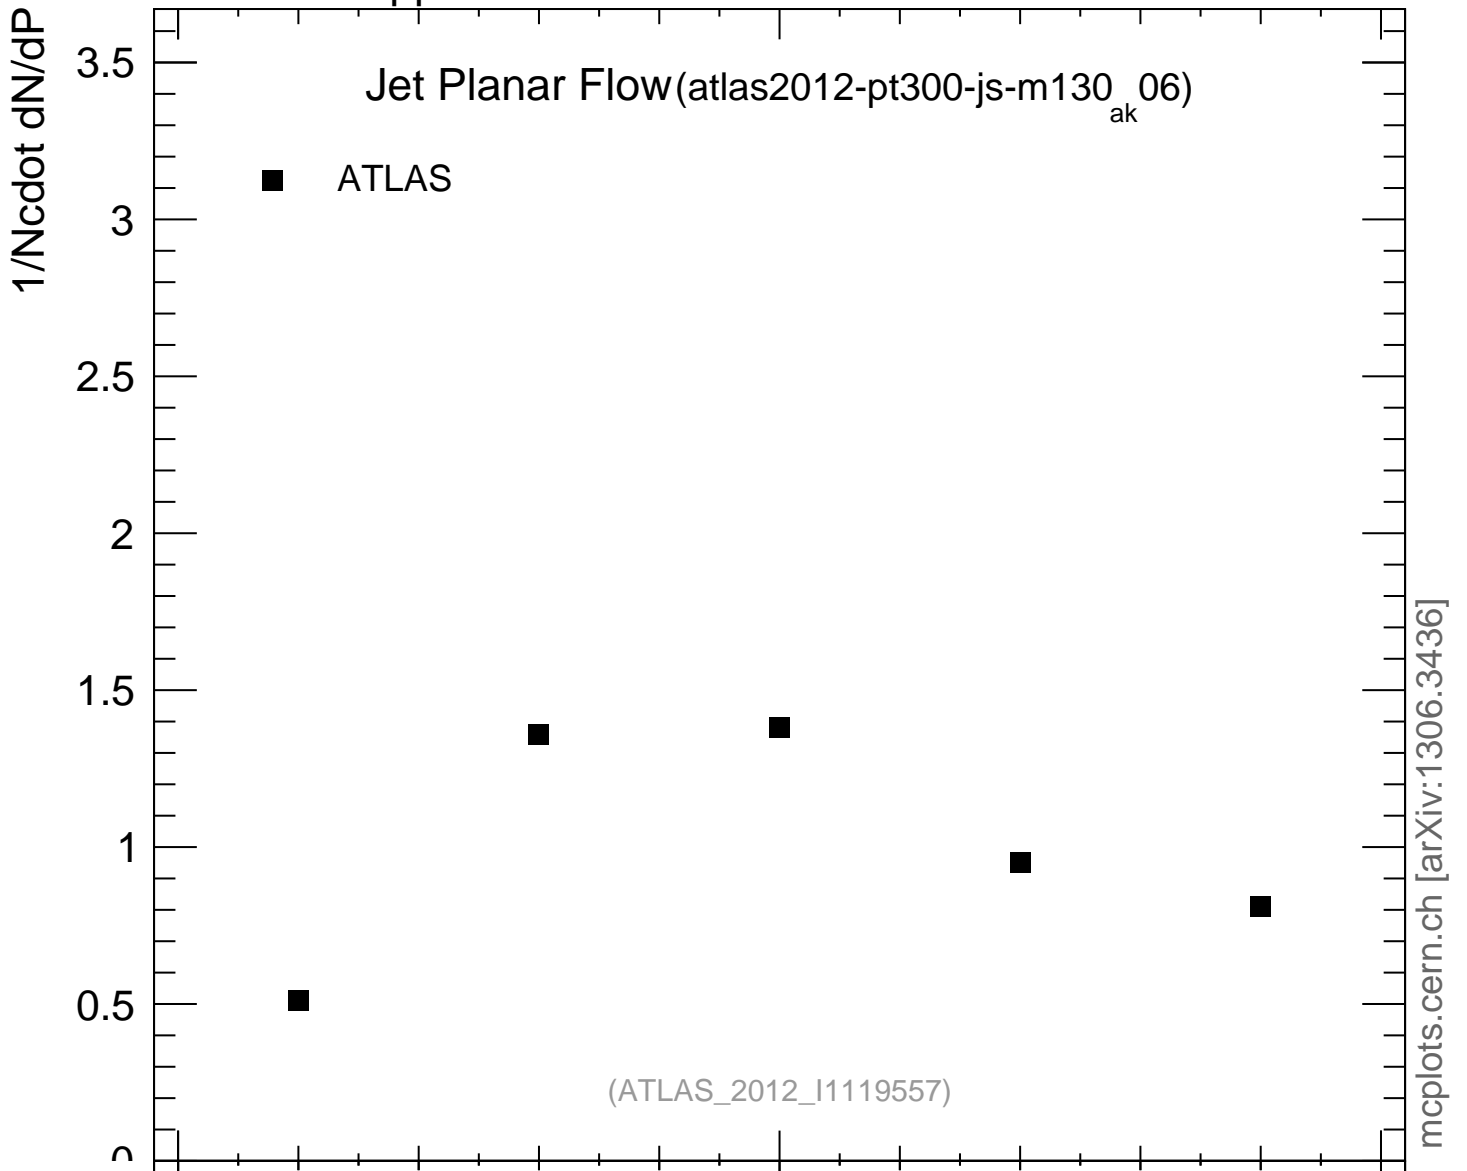

7000 GeV pp

Jets

Jet Planar Flow (atlas2012-pt300-js-m130_06)
ak

mcplots.cern.ch [arXiv:1306.3436]