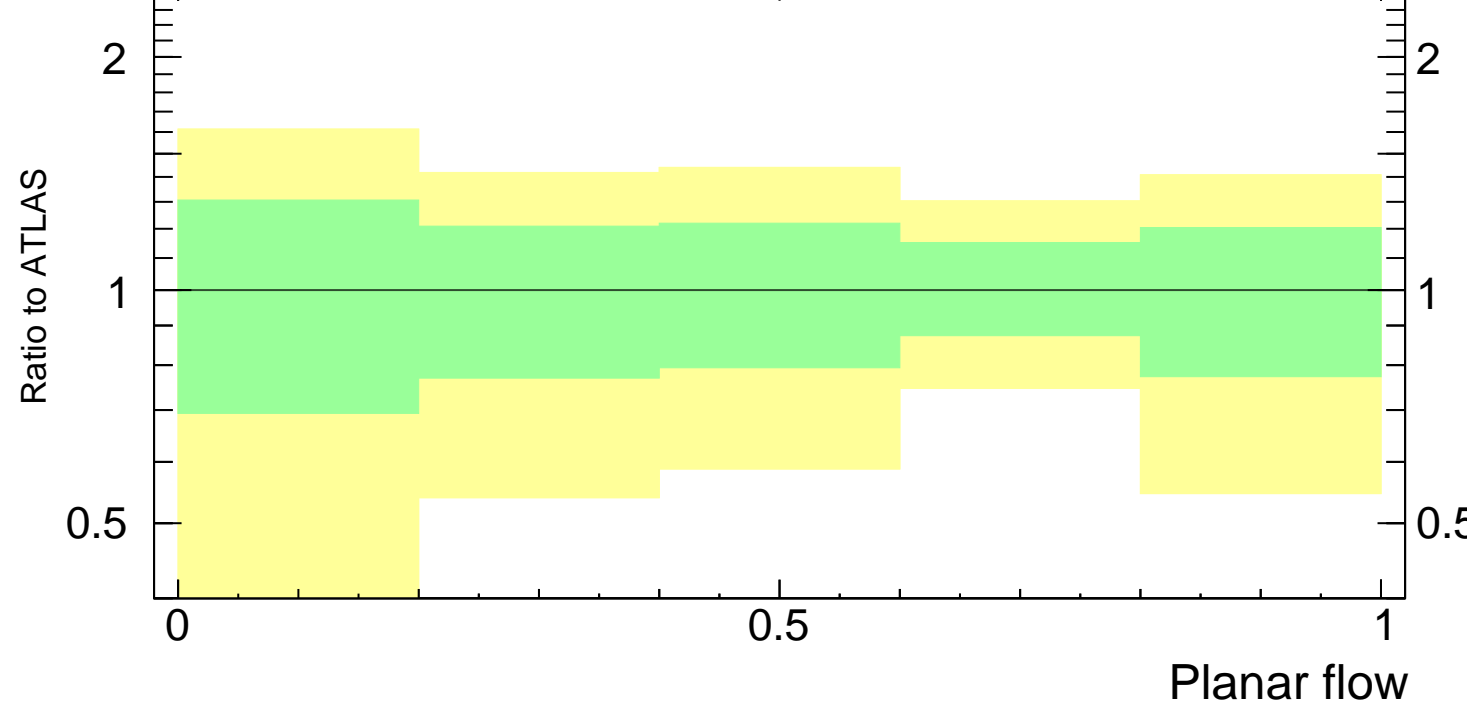

7000 GeV pp

Jets

Jet Planar Flow (atlas2012-pt300-js-m130_06)
ak

mcplots.cern.ch [arXiv:1306.3436]