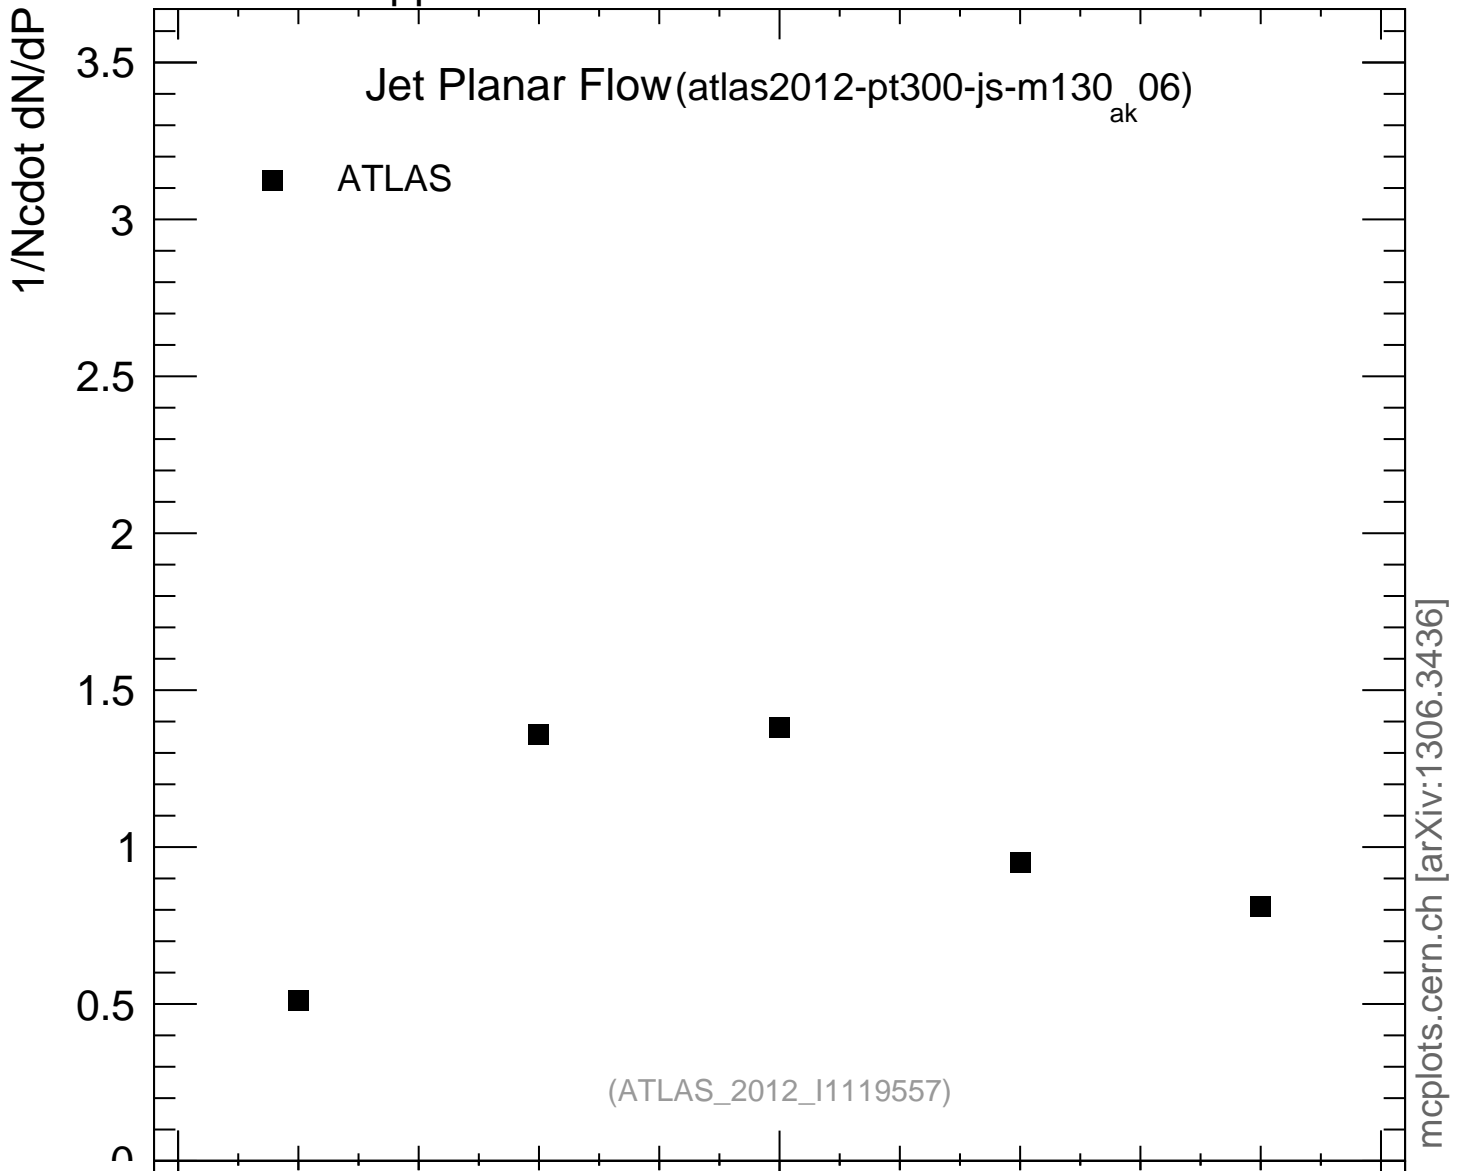

7000 GeV pp

Jets

Jet Planar Flow (atlas2012-pt300-js-m130\_06)  
ak

■ ATLAS

Ratio to ATLAS

mcplots.cern.ch [arXiv:1306.3436]

Planar flow