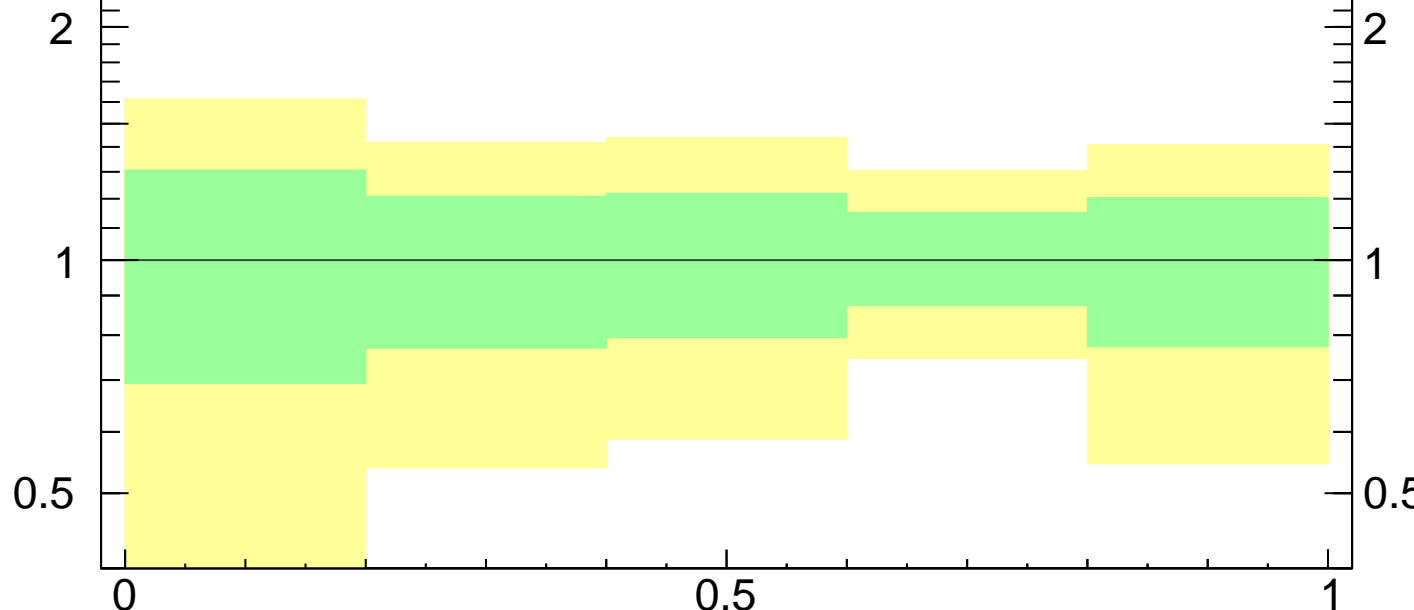

7000 GeV pp

Jets

Jet Planar Flow (atlas2012-pt300-js-m130\_06)  
ak

■ ATLAS

Ratio to ATLAS

mcplots.cern.ch [arXiv:1306.3436]

Planar flow