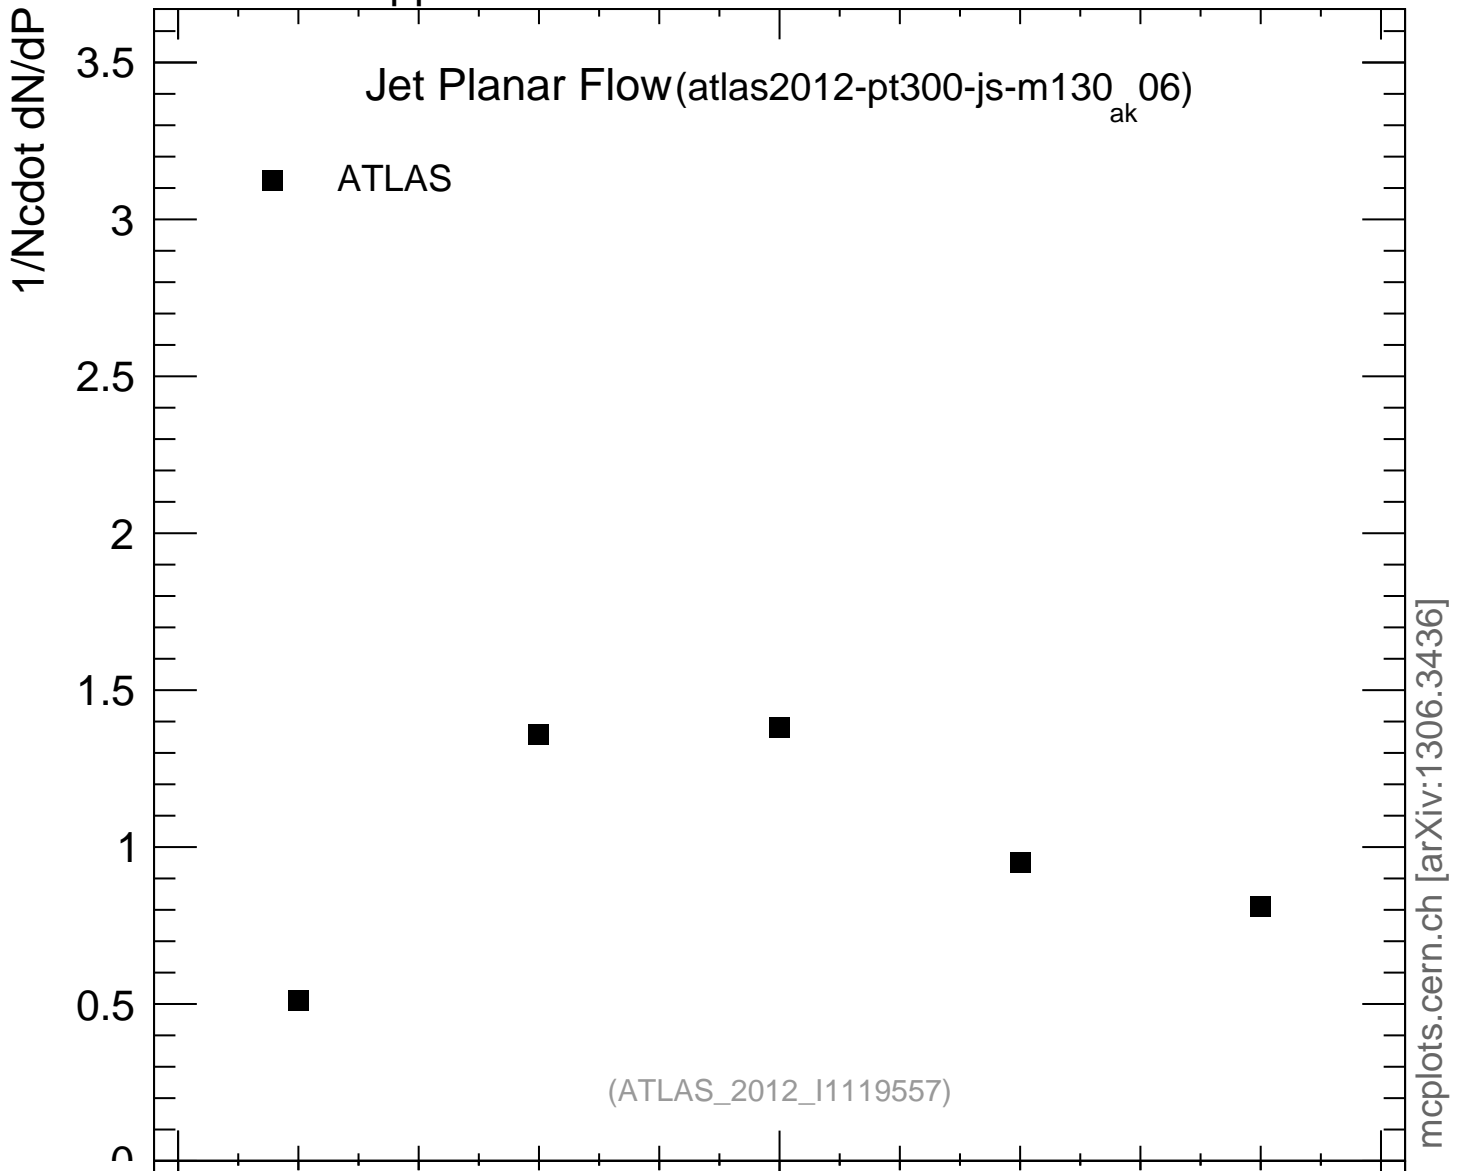

7000 GeV pp

Jets

Jet Planar Flow (atlas2012-pt300-js-m130\_06)  
ak

■ ATLAS

Ratio to ATLAS

mcplots.cern.ch [arXiv:1306.3436]