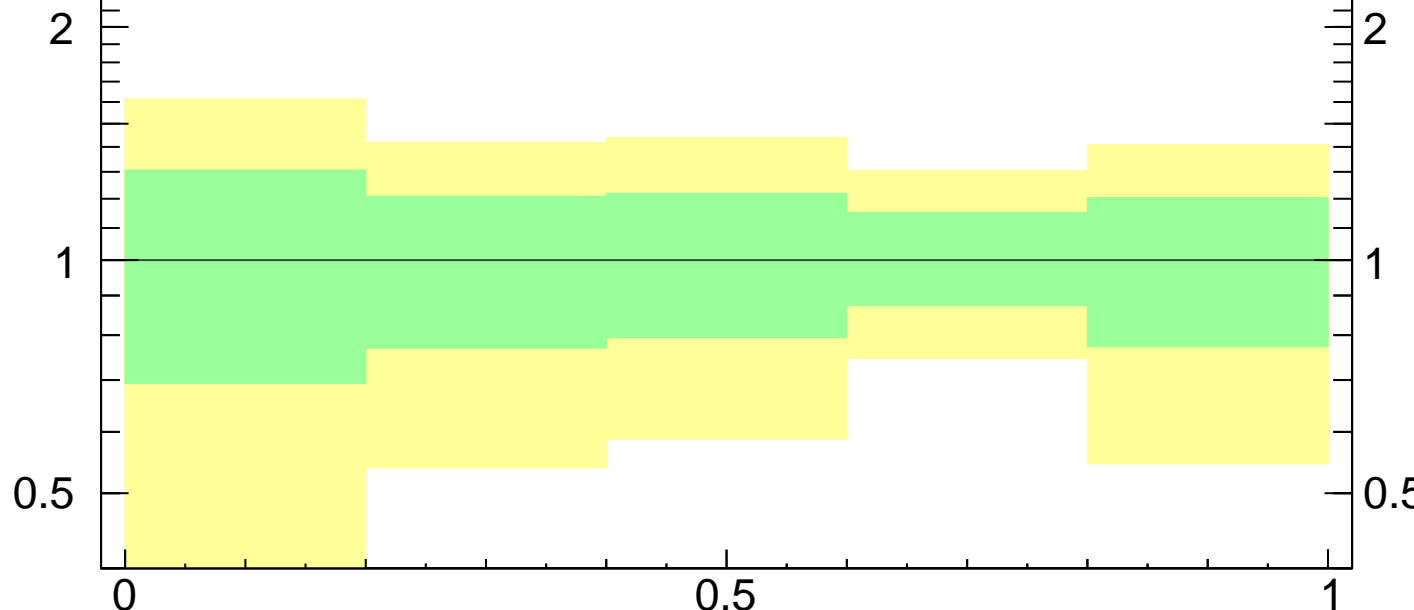

7000 GeV pp

Jets

Jet Planar Flow (atlas2012-pt300-js-m130\_06)  
ak

■ ATLAS

Ratio to ATLAS

mcplots.cern.ch [arXiv:1306.3436]