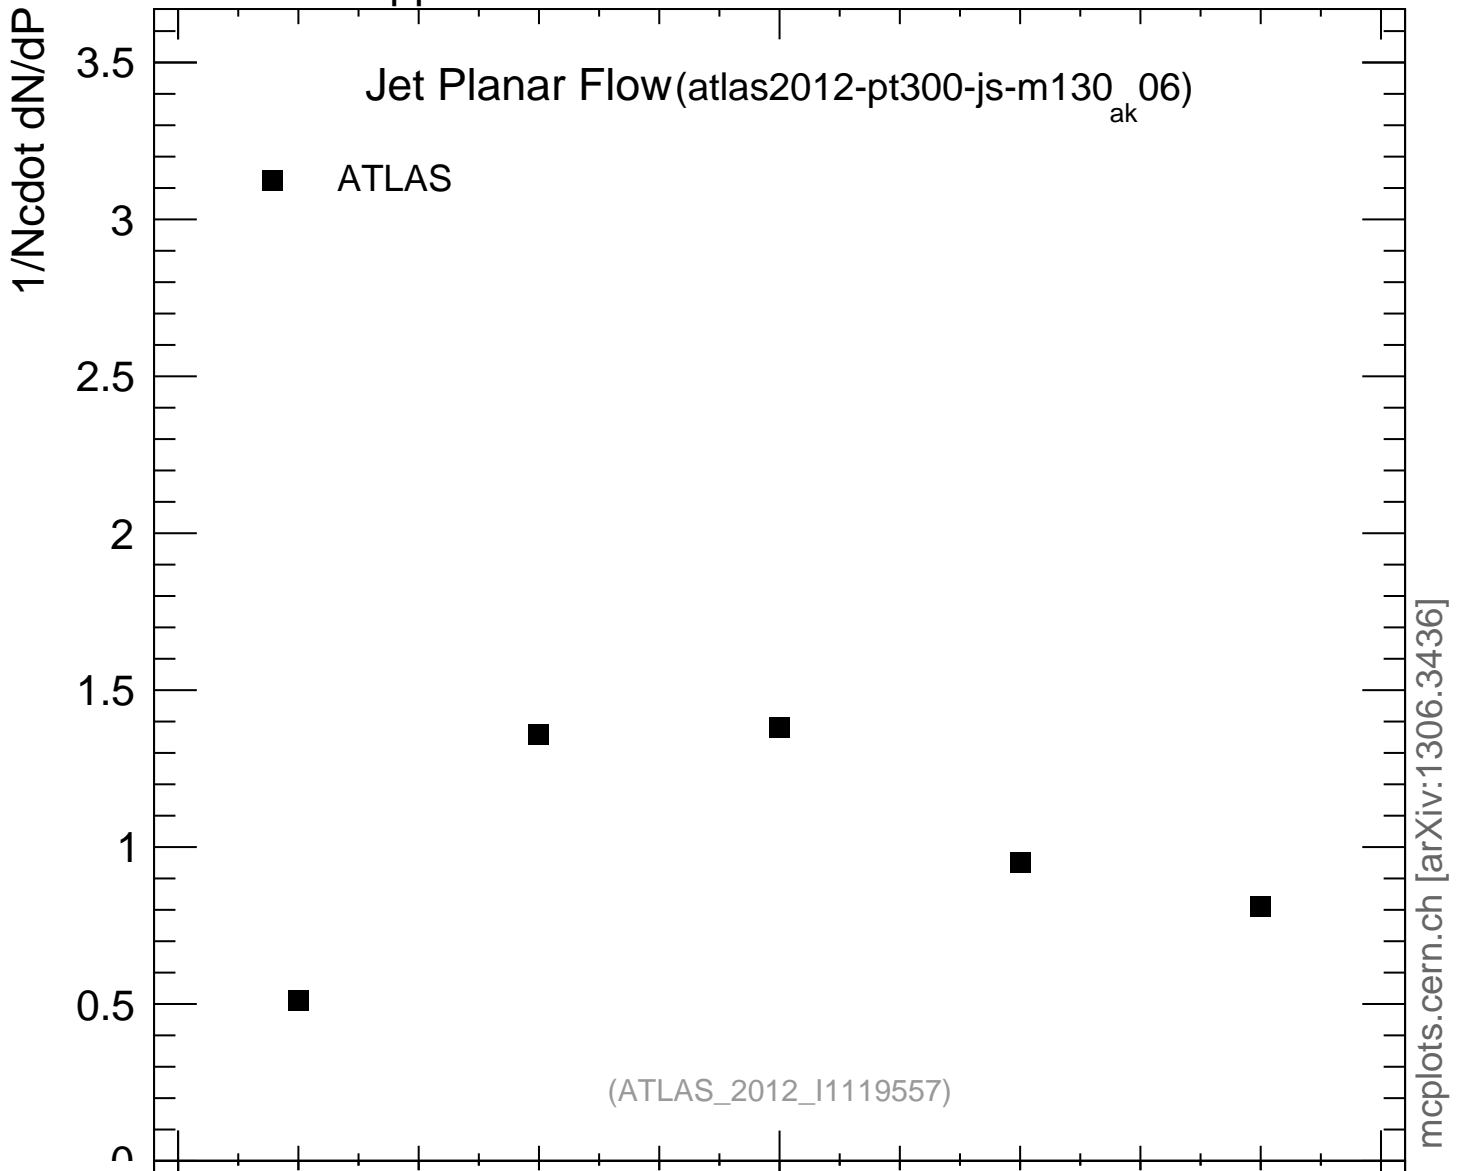

7000 GeV pp

Jets

Jet Planar Flow (atlas2012-pt300-js-m130_06)
ak

■ ATLAS

mcplots.cern.ch [arXiv:1306.3436]

Ratio to ATLAS