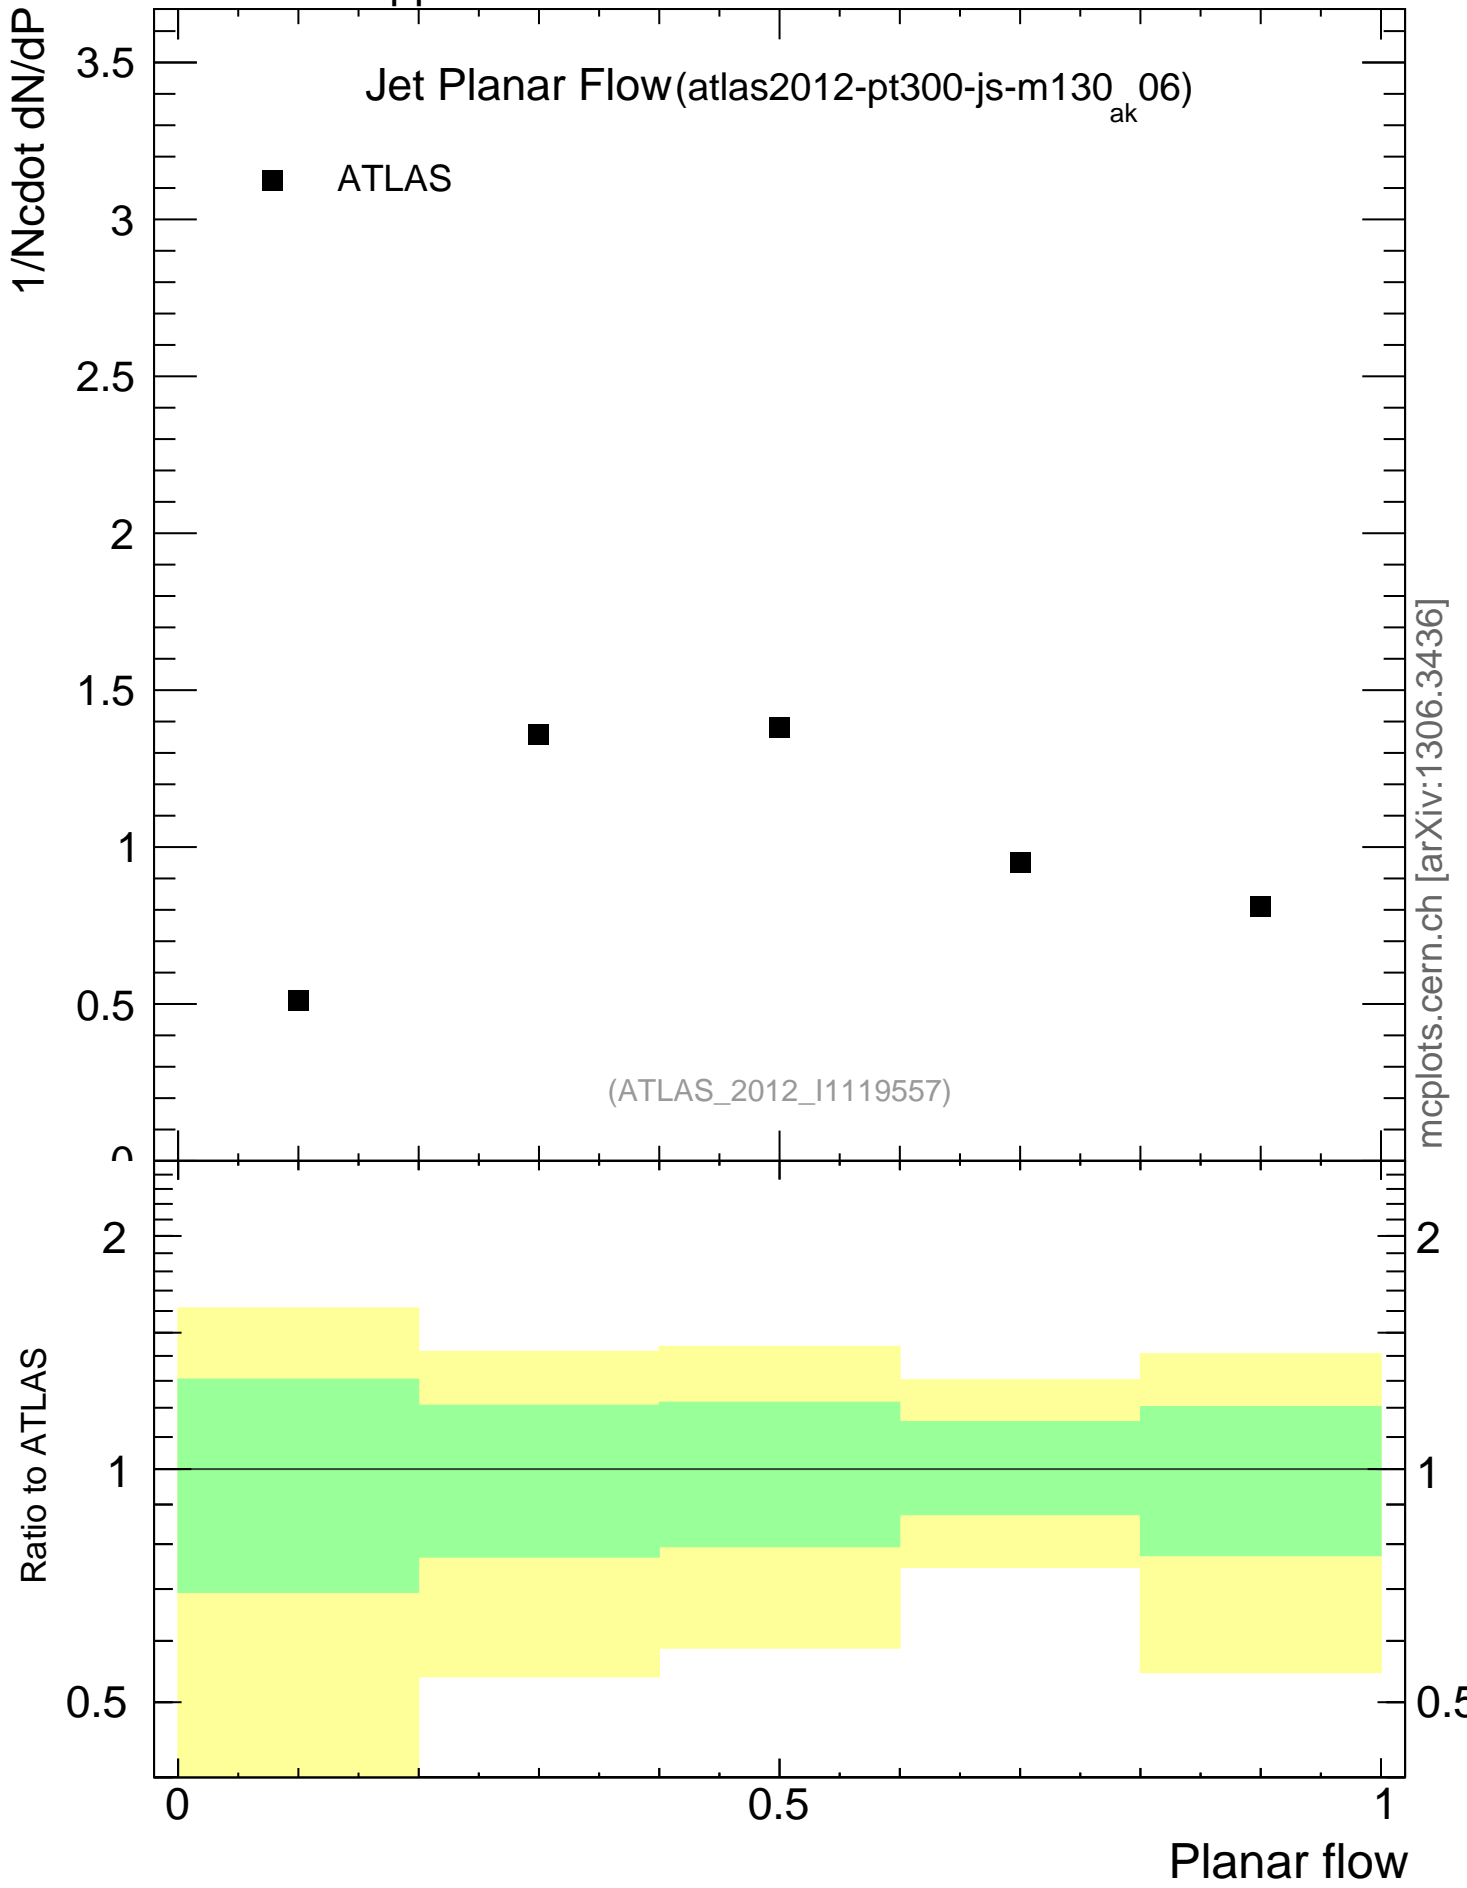

7000 GeV pp

Jets

Jet Planar Flow (atlas2012-pt300-js-m130_06)
ak

(ATLAS_2012_I1119557)

mcplots.cern.ch [arXiv:1306.3436]