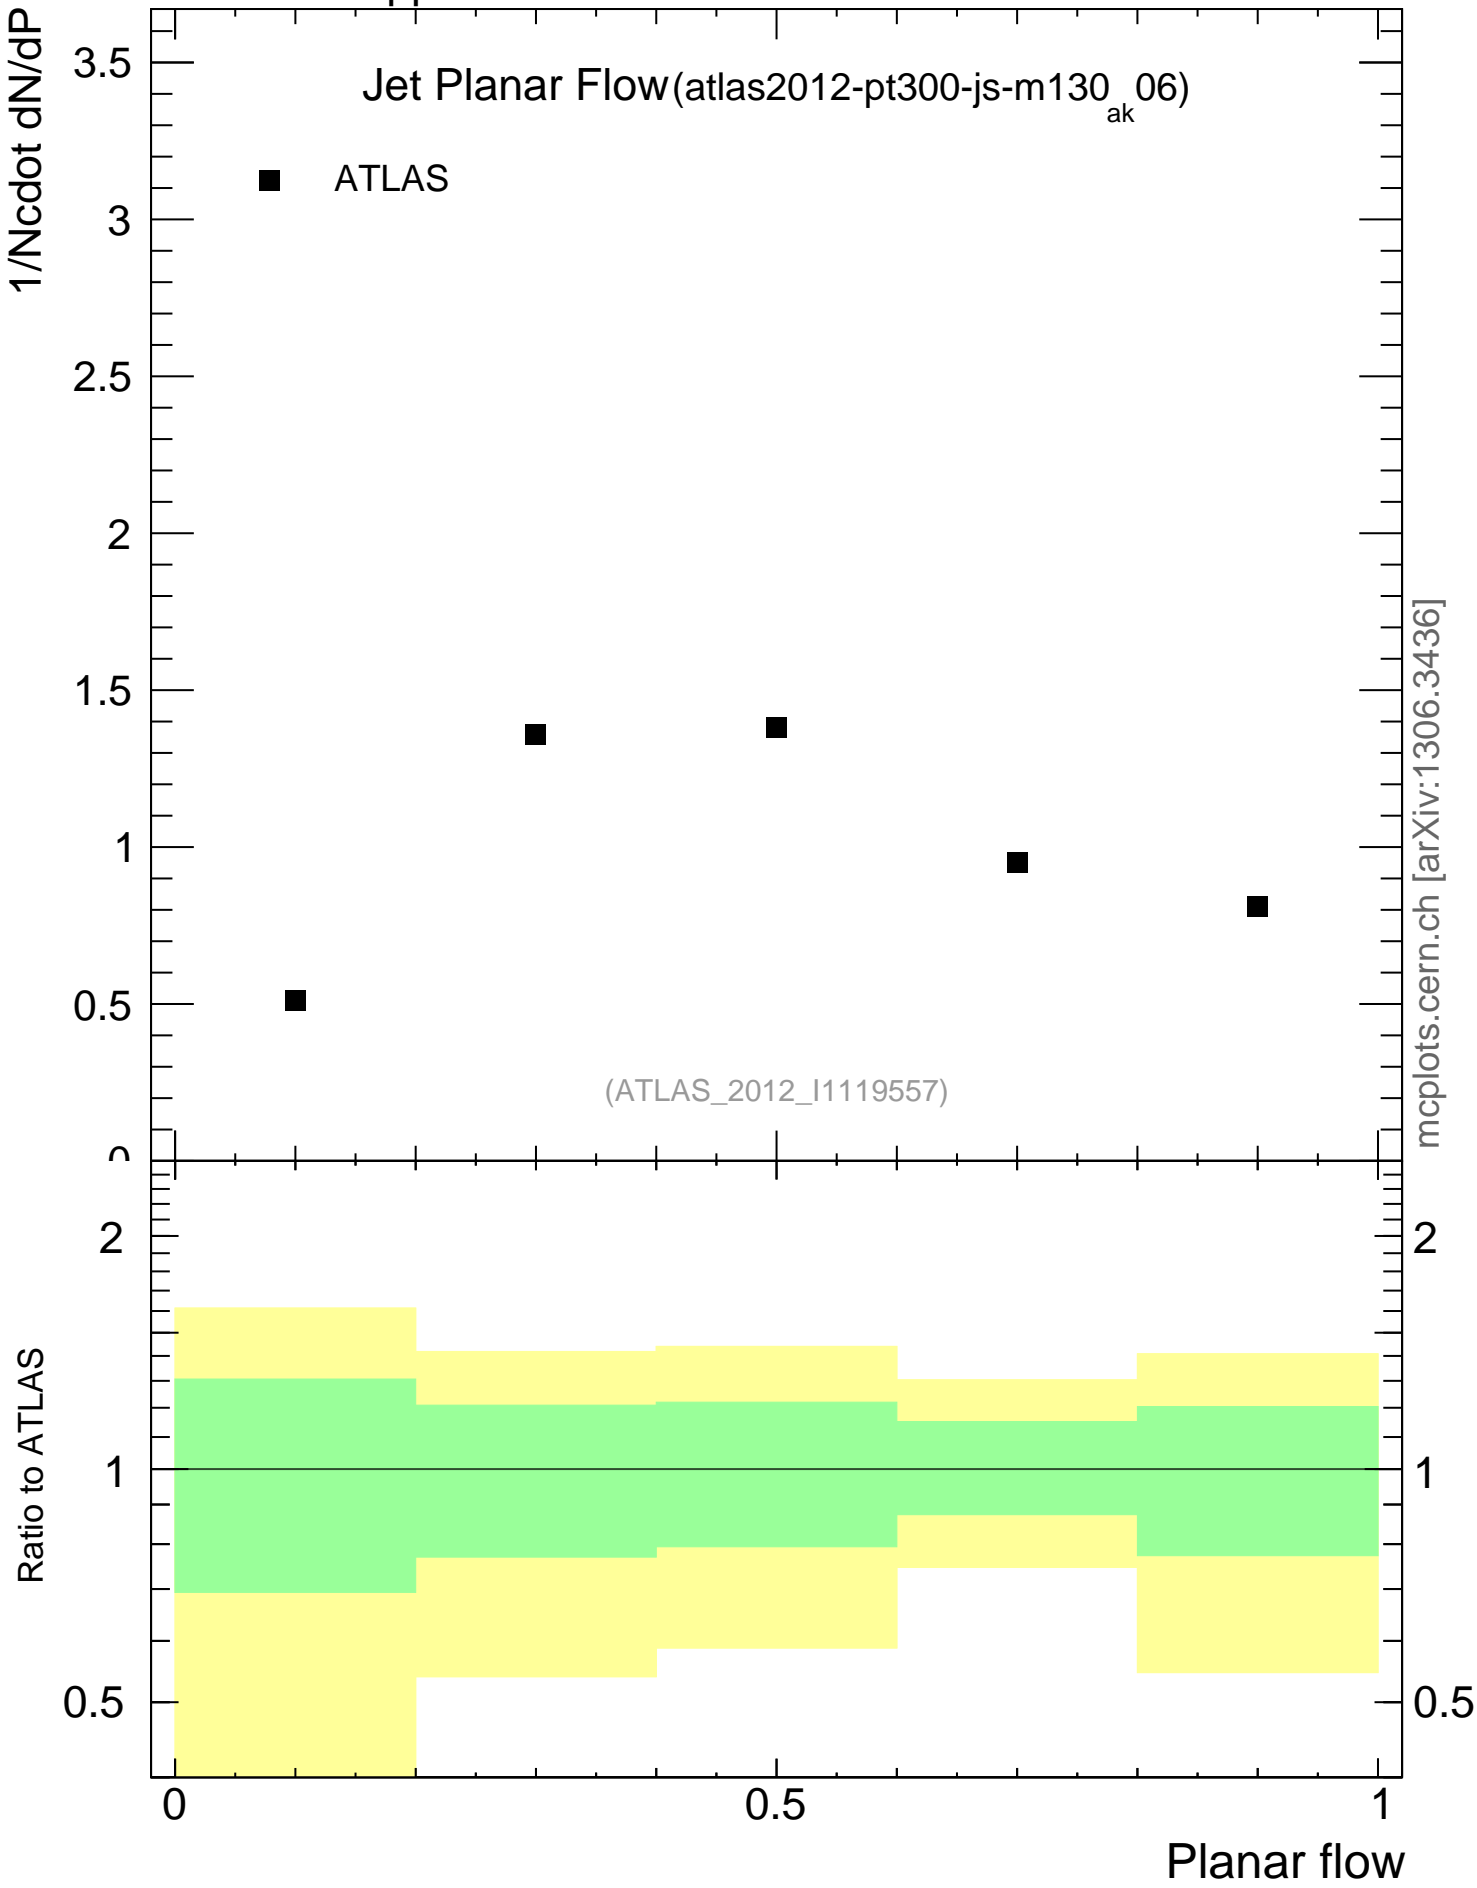

7000 GeV pp

Jets

Jet Planar Flow (atlas2012-pt300-js-m130_06)
ak

mcplots.cern.ch [arXiv:1306.3436]