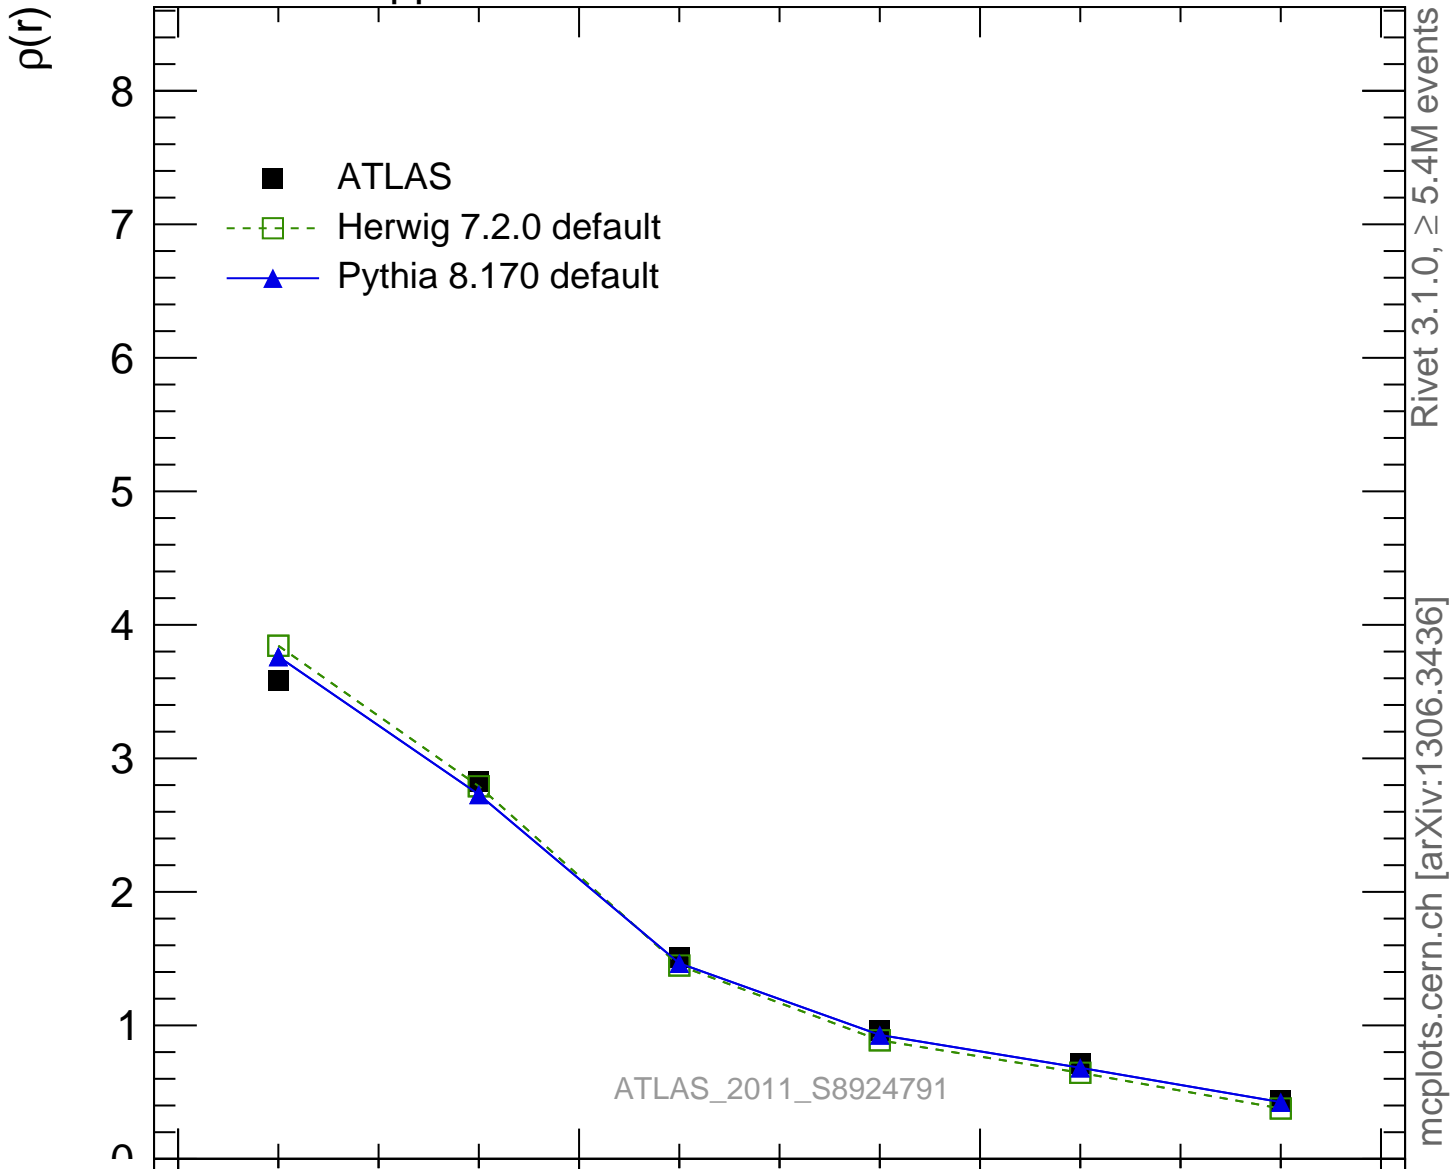

7000 GeV pp

Jets

Rivet 3.1.0, $\geq 5.4M$ events
mcplots.cern.ch [arXiv:1306.3436]