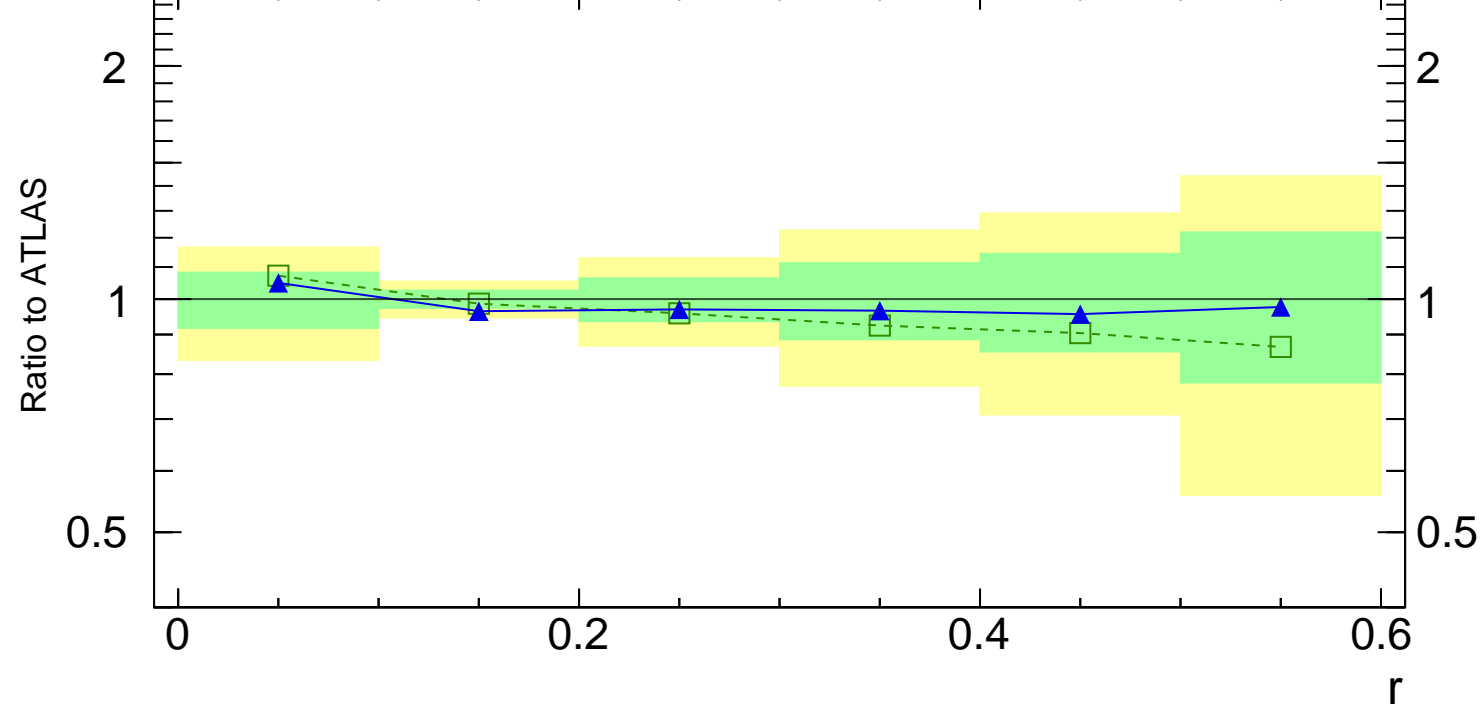

7000 GeV pp

Jets

Rivet 3.1.0, $\geq 5.4M$ events
mcplots.cern.ch [arXiv:1306.3436]