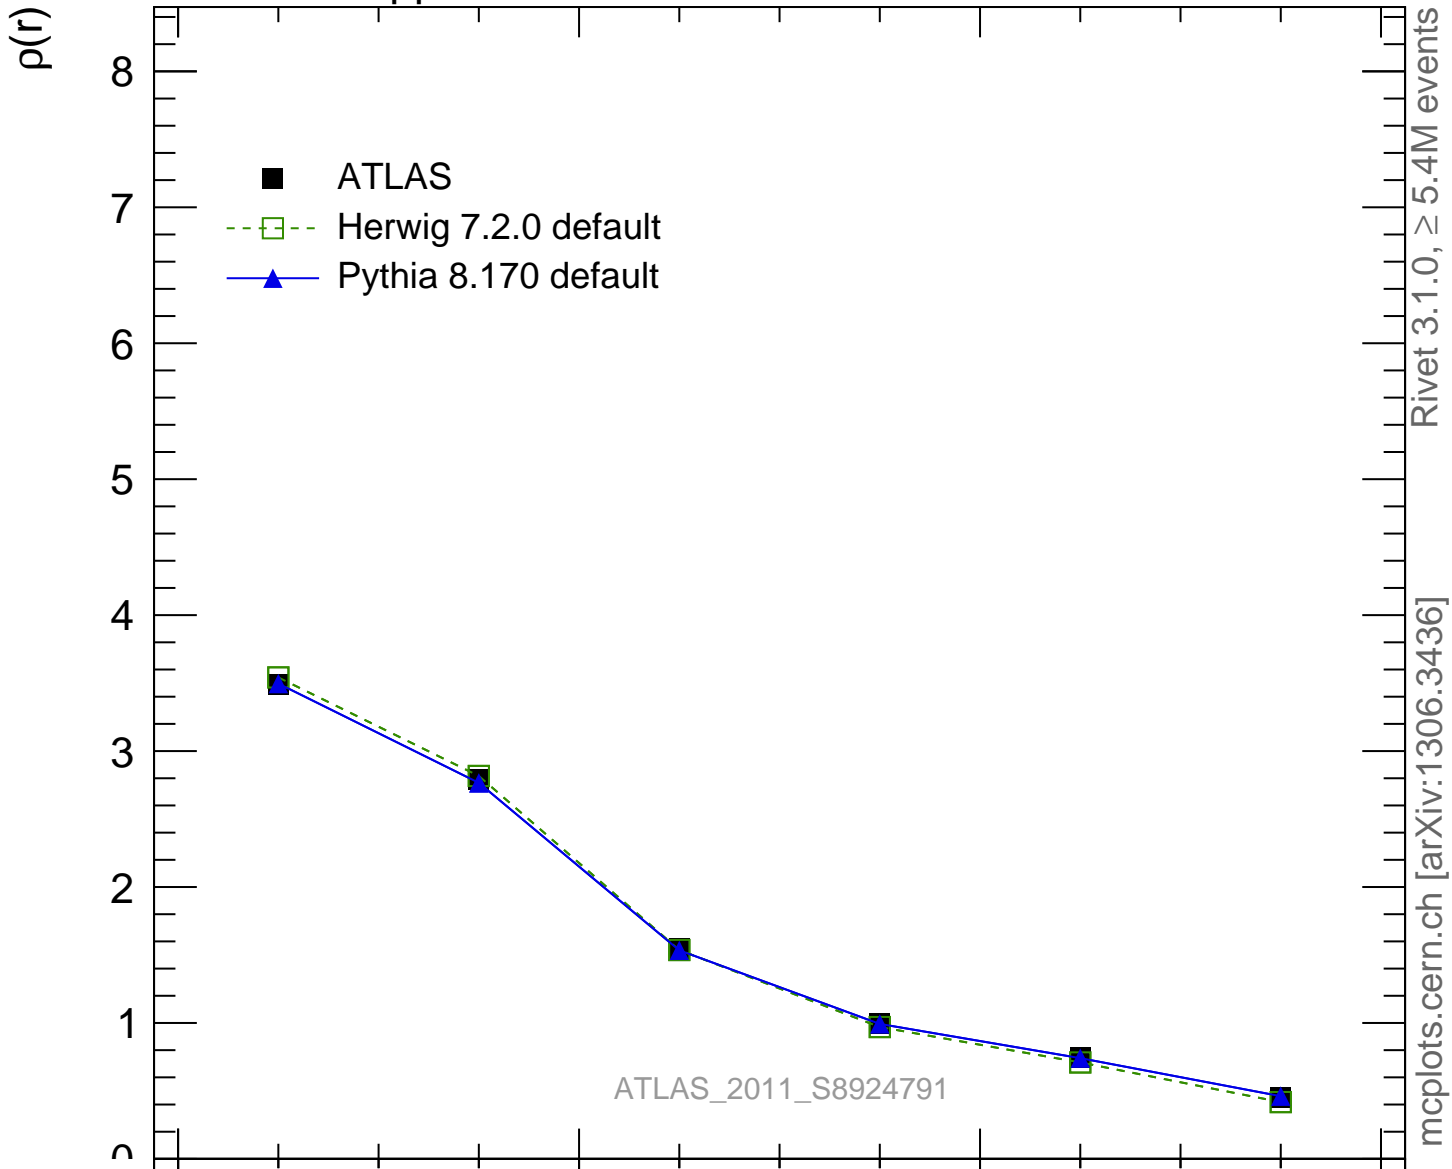

7000 GeV pp

Jets

Rivet 3.1.0, $\geq 5.4M$ events
mcplots.cern.ch [arXiv:1306.3436]