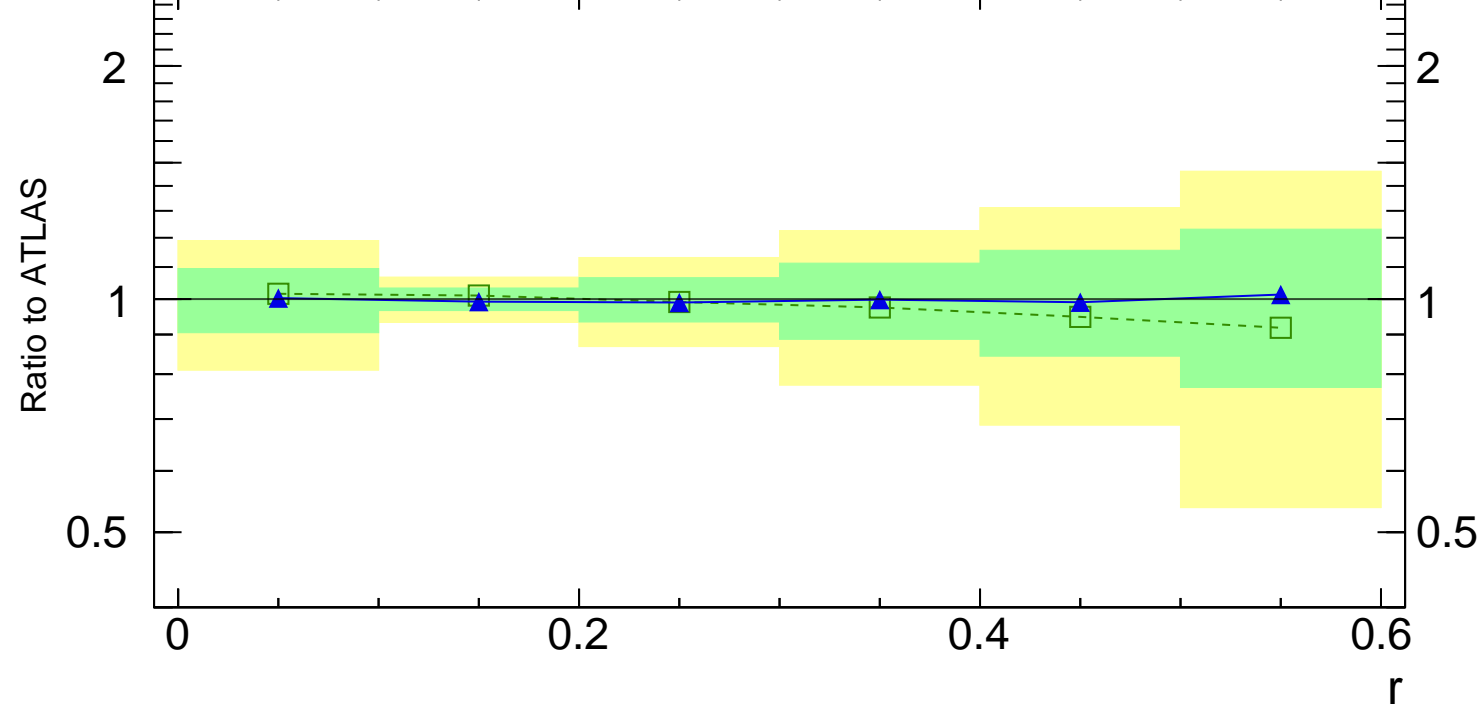

7000 GeV pp

Jets

Rivet 3.1.0, $\geq 5.4M$ events
mcplots.cern.ch [arXiv:1306.3436]