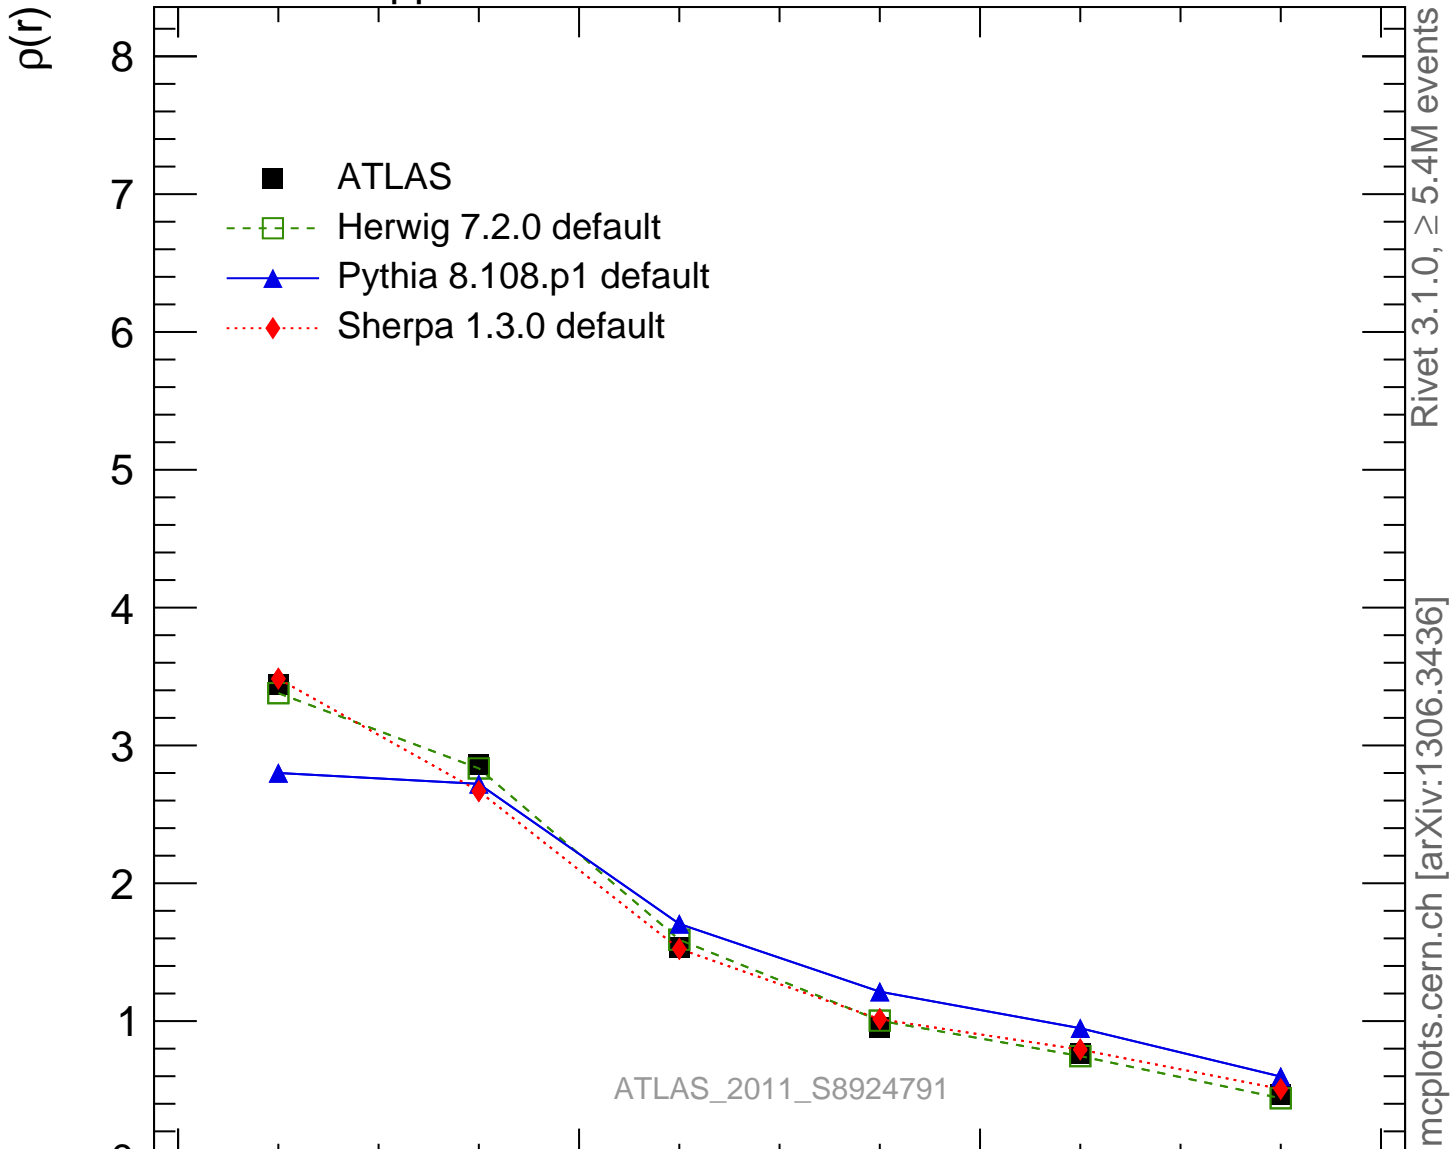

7000 GeV pp

Jets

Rivet 3.1.0, $\geq 5.4M$ events
mcplots.cern.ch [arXiv:1306.3436]