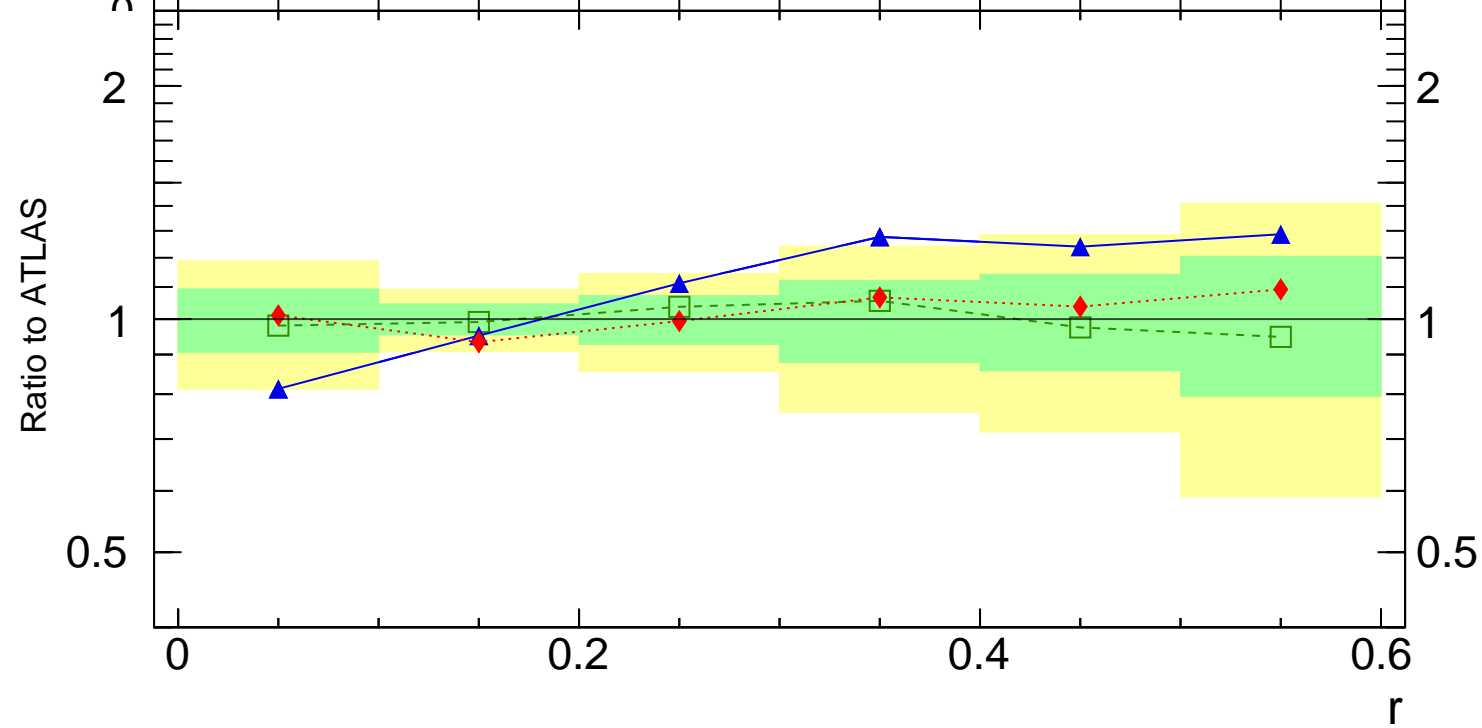

7000 GeV pp

Jets

Rivet 3.1.0, $\geq 5.4M$ events
mcplots.cern.ch [arXiv:1306.3436]