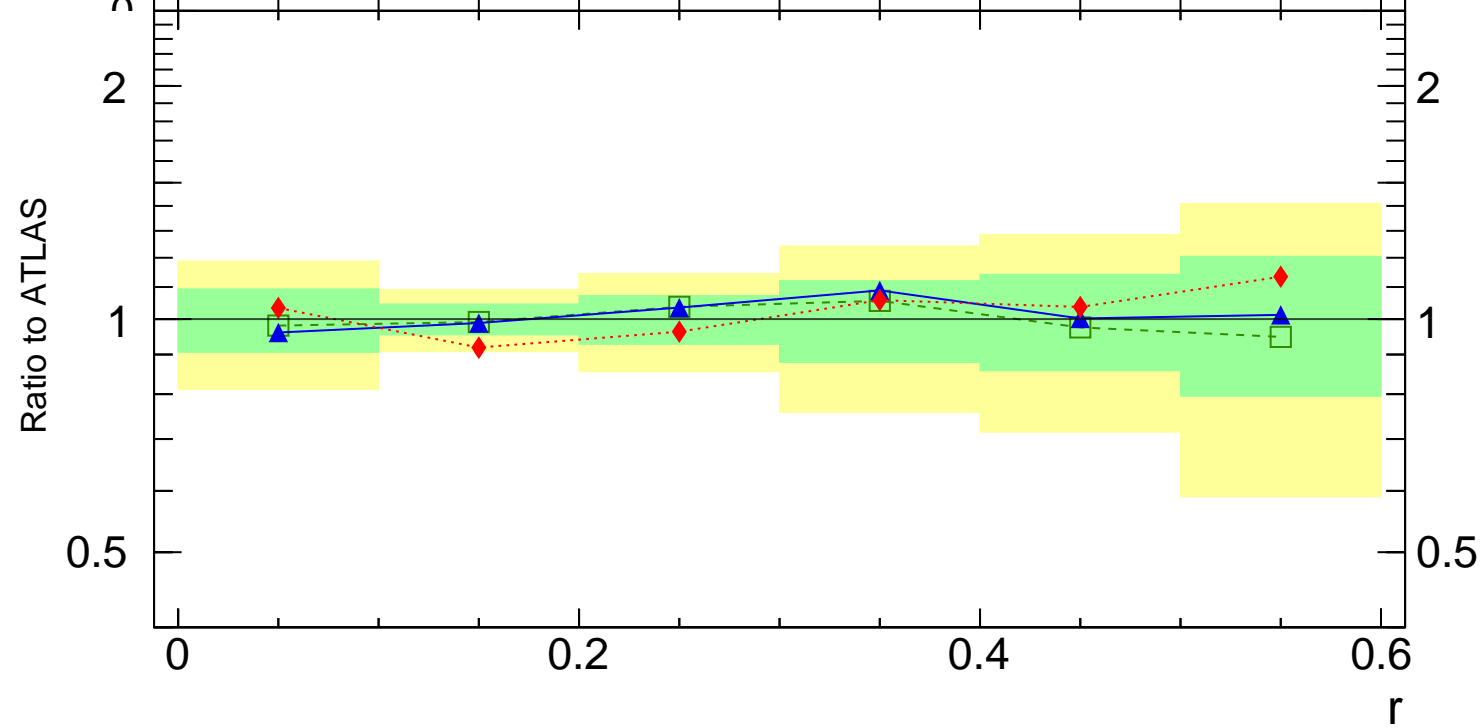

7000 GeV pp

Jets

Rivet 3.1.0, $\geq 5.4M$ events
mcplots.cern.ch [arXiv:1306.3436]