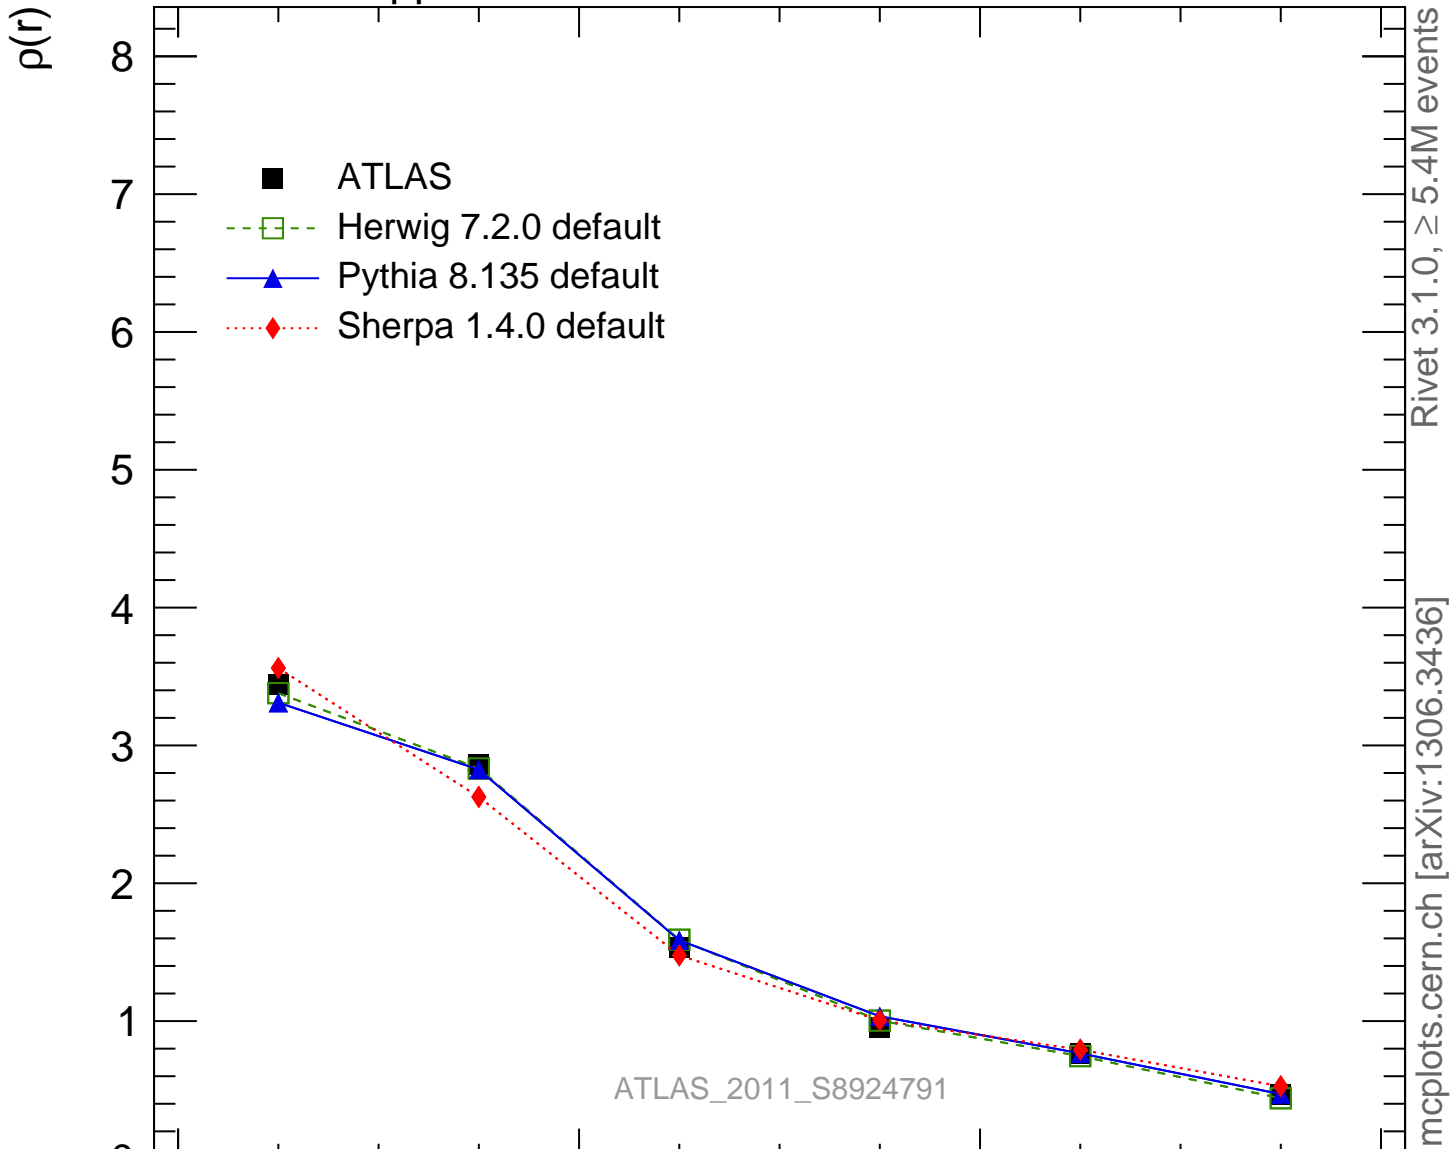

7000 GeV pp

Jets

Rivet 3.1.0, $\geq 5.4M$ events
mcplots.cern.ch [arXiv:1306.3436]