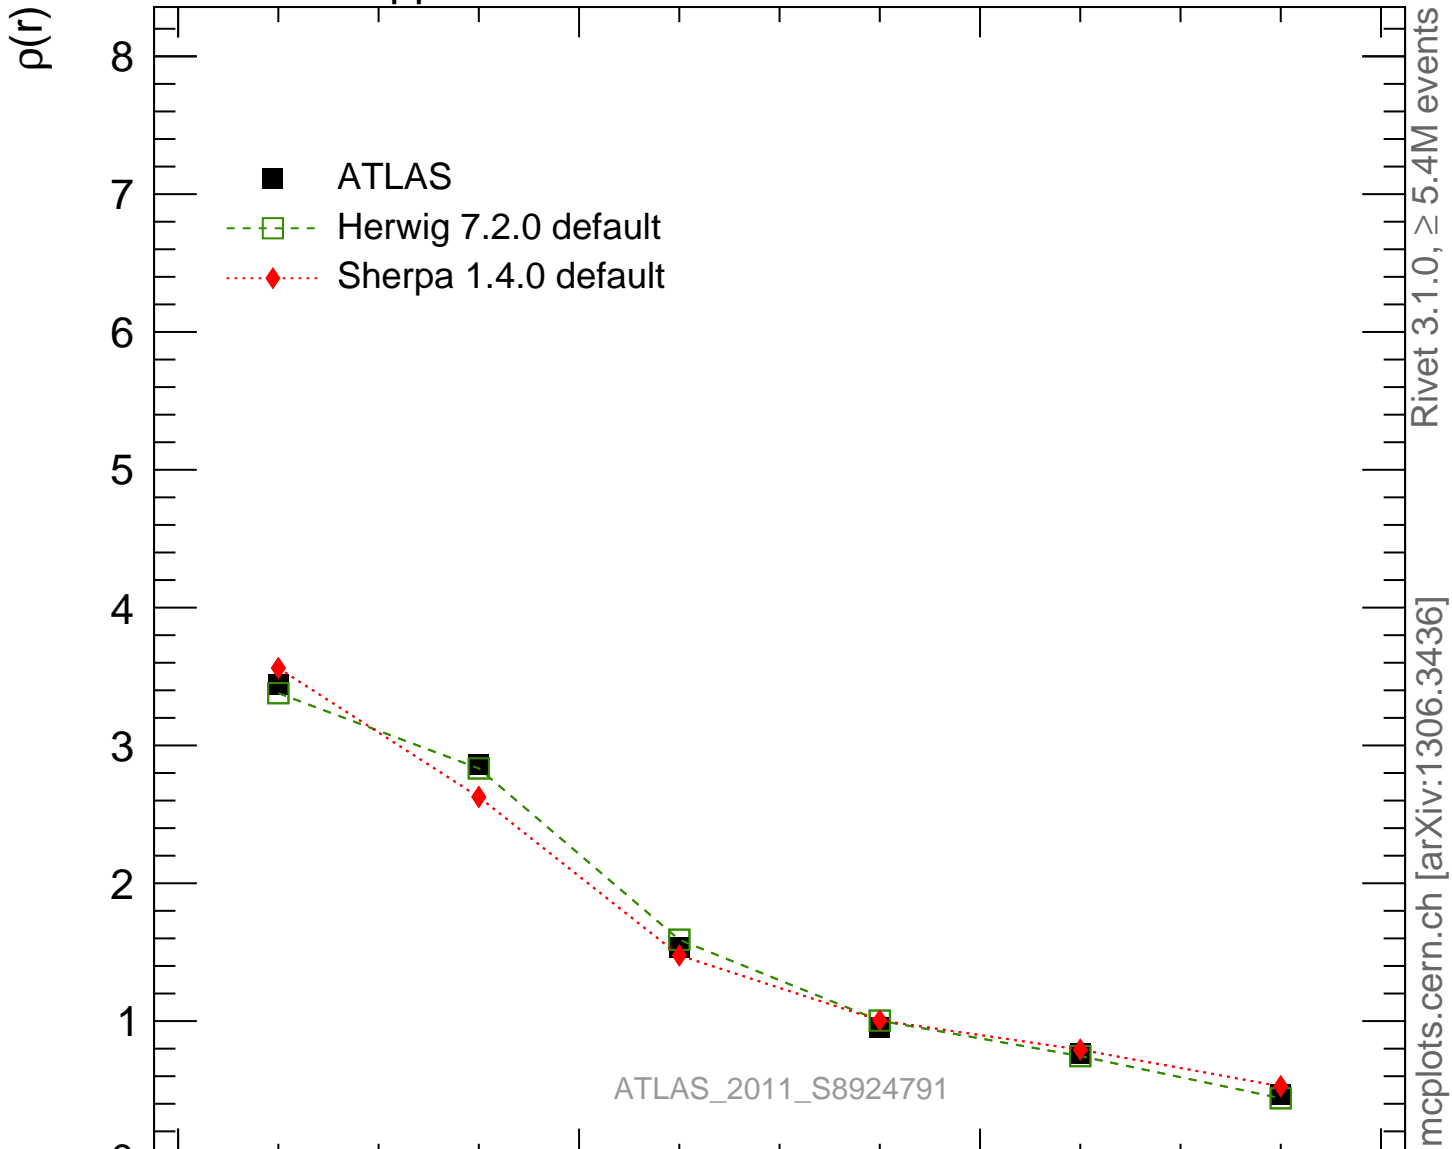

7000 GeV pp

Jets

Rivet 3.1.0,  $\geq 5.4M$  events  
mcplots.cern.ch [arXiv:1306.3436]