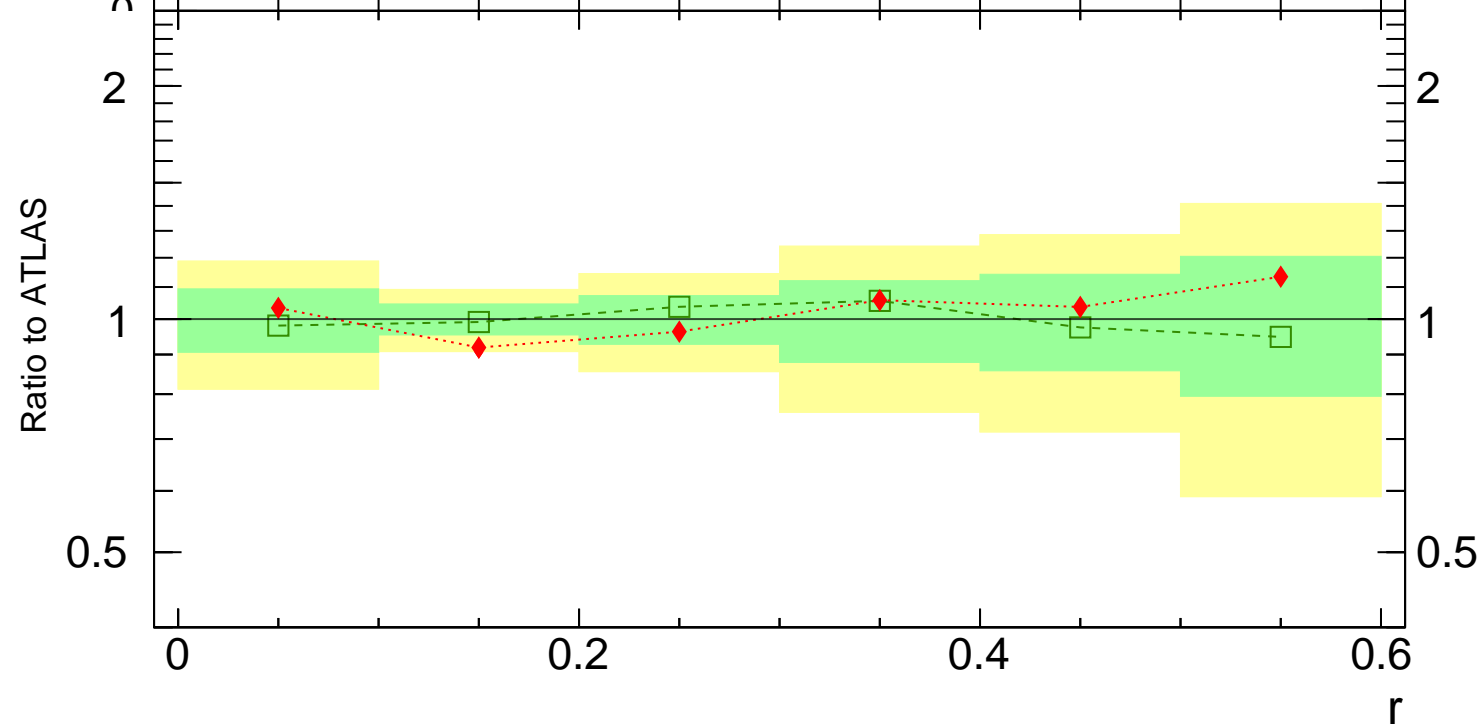

7000 GeV pp

Jets

Rivet 3.1.0,  $\geq 5.4M$  events  
mcplots.cern.ch [arXiv:1306.3436]