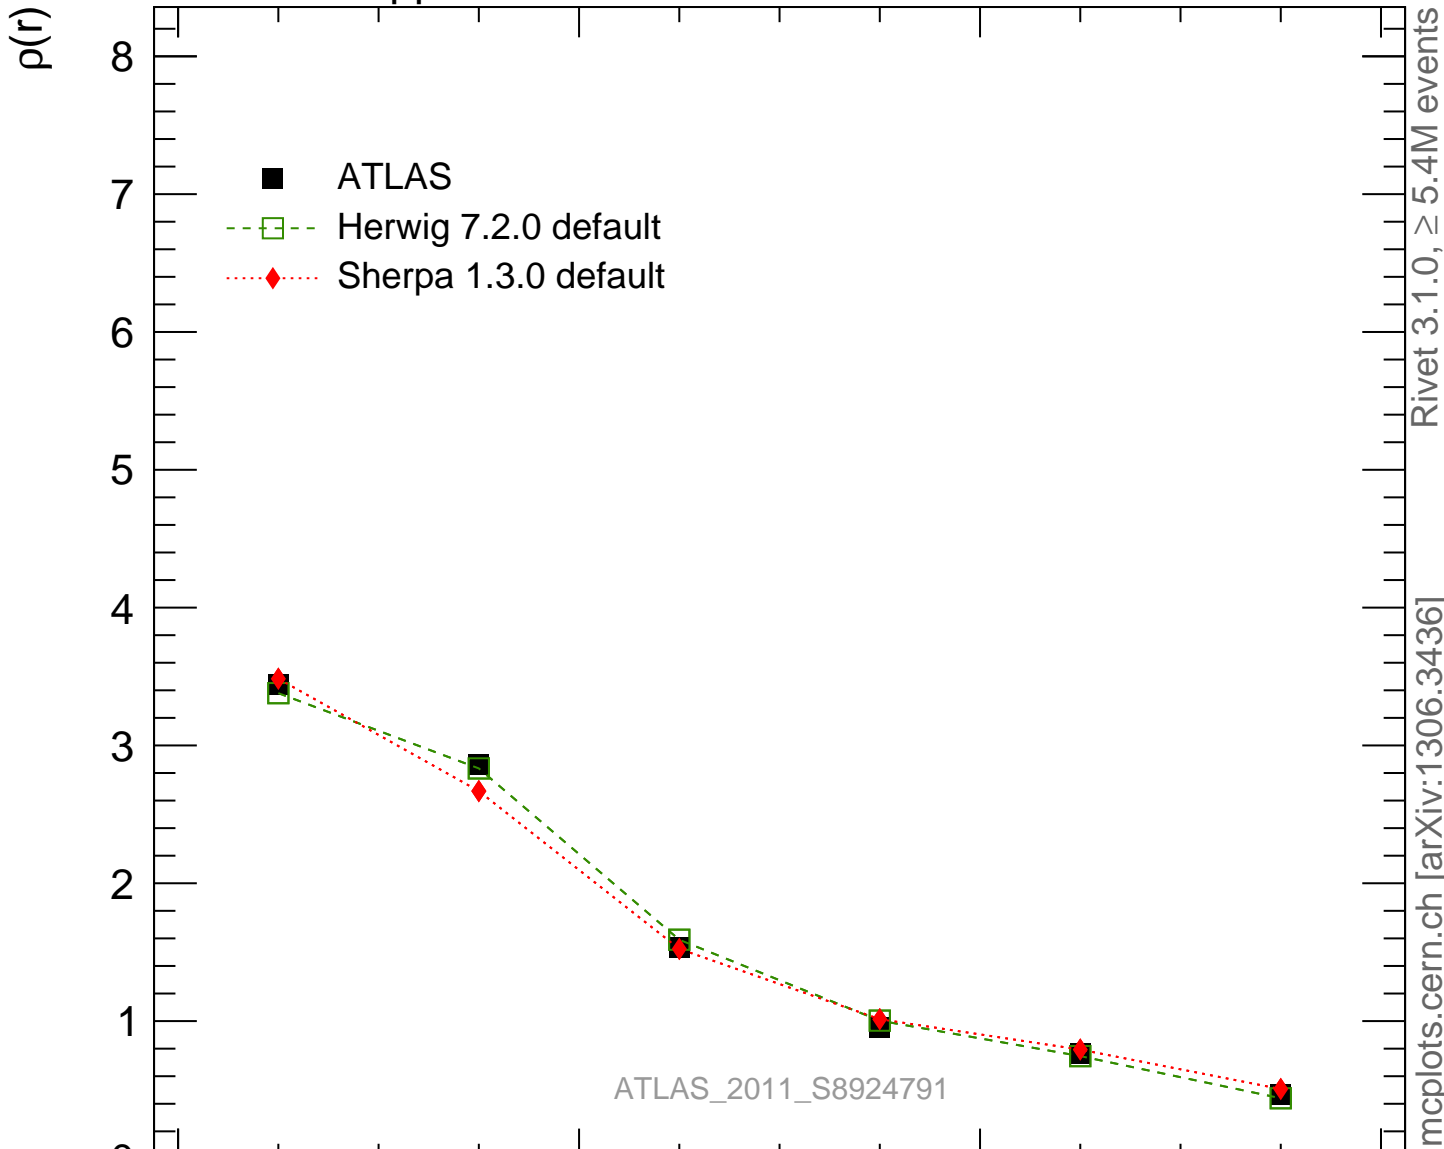

7000 GeV pp

Jets

Rivet 3.1.0,  $\geq 5.4M$  events  
mcplots.cern.ch [arXiv:1306.3436]