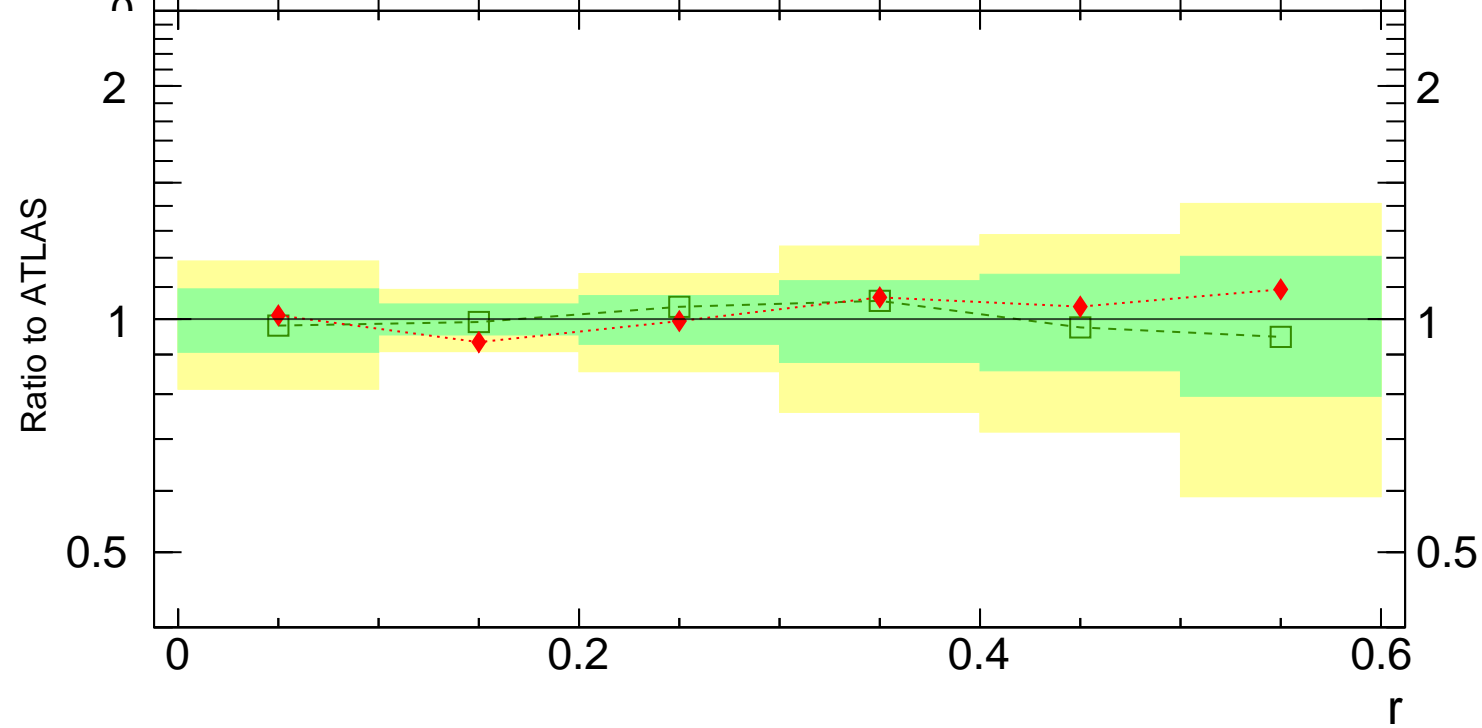

7000 GeV pp

Jets

Rivet 3.1.0,  $\geq 5.4M$  events  
mcplots.cern.ch [arXiv:1306.3436]