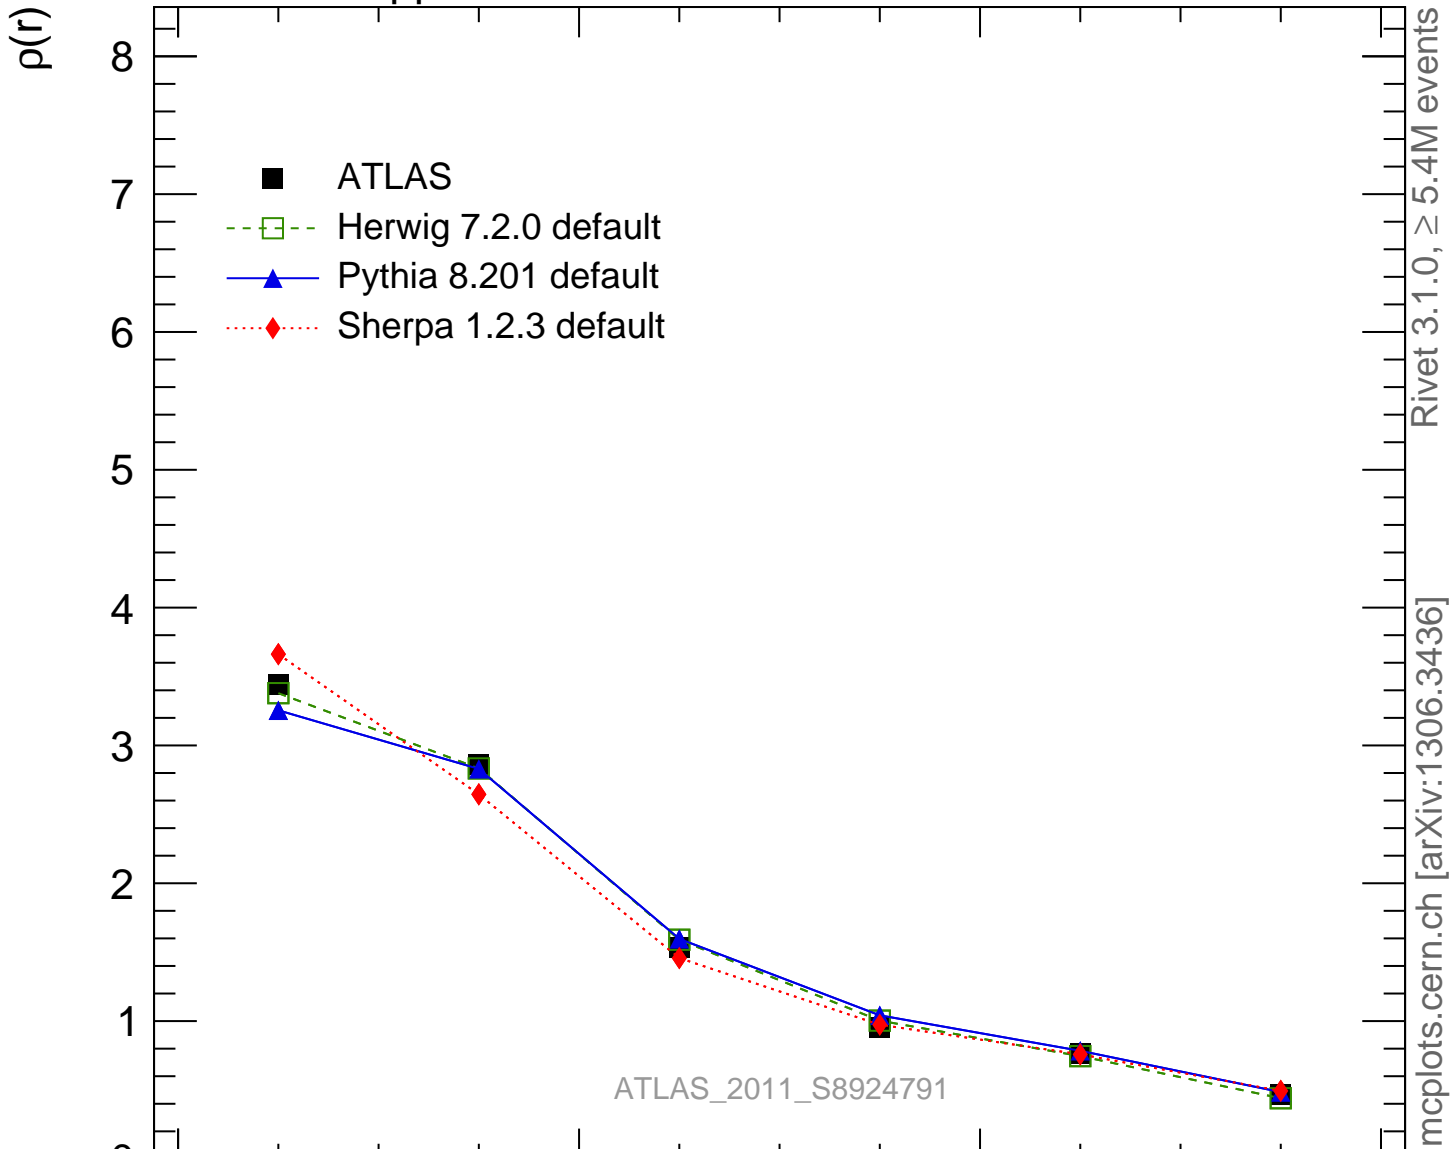

7000 GeV pp

Jets

Rivet 3.1.0,  $\geq 5.4M$  events  
mcplots.cern.ch [arXiv:1306.3436]