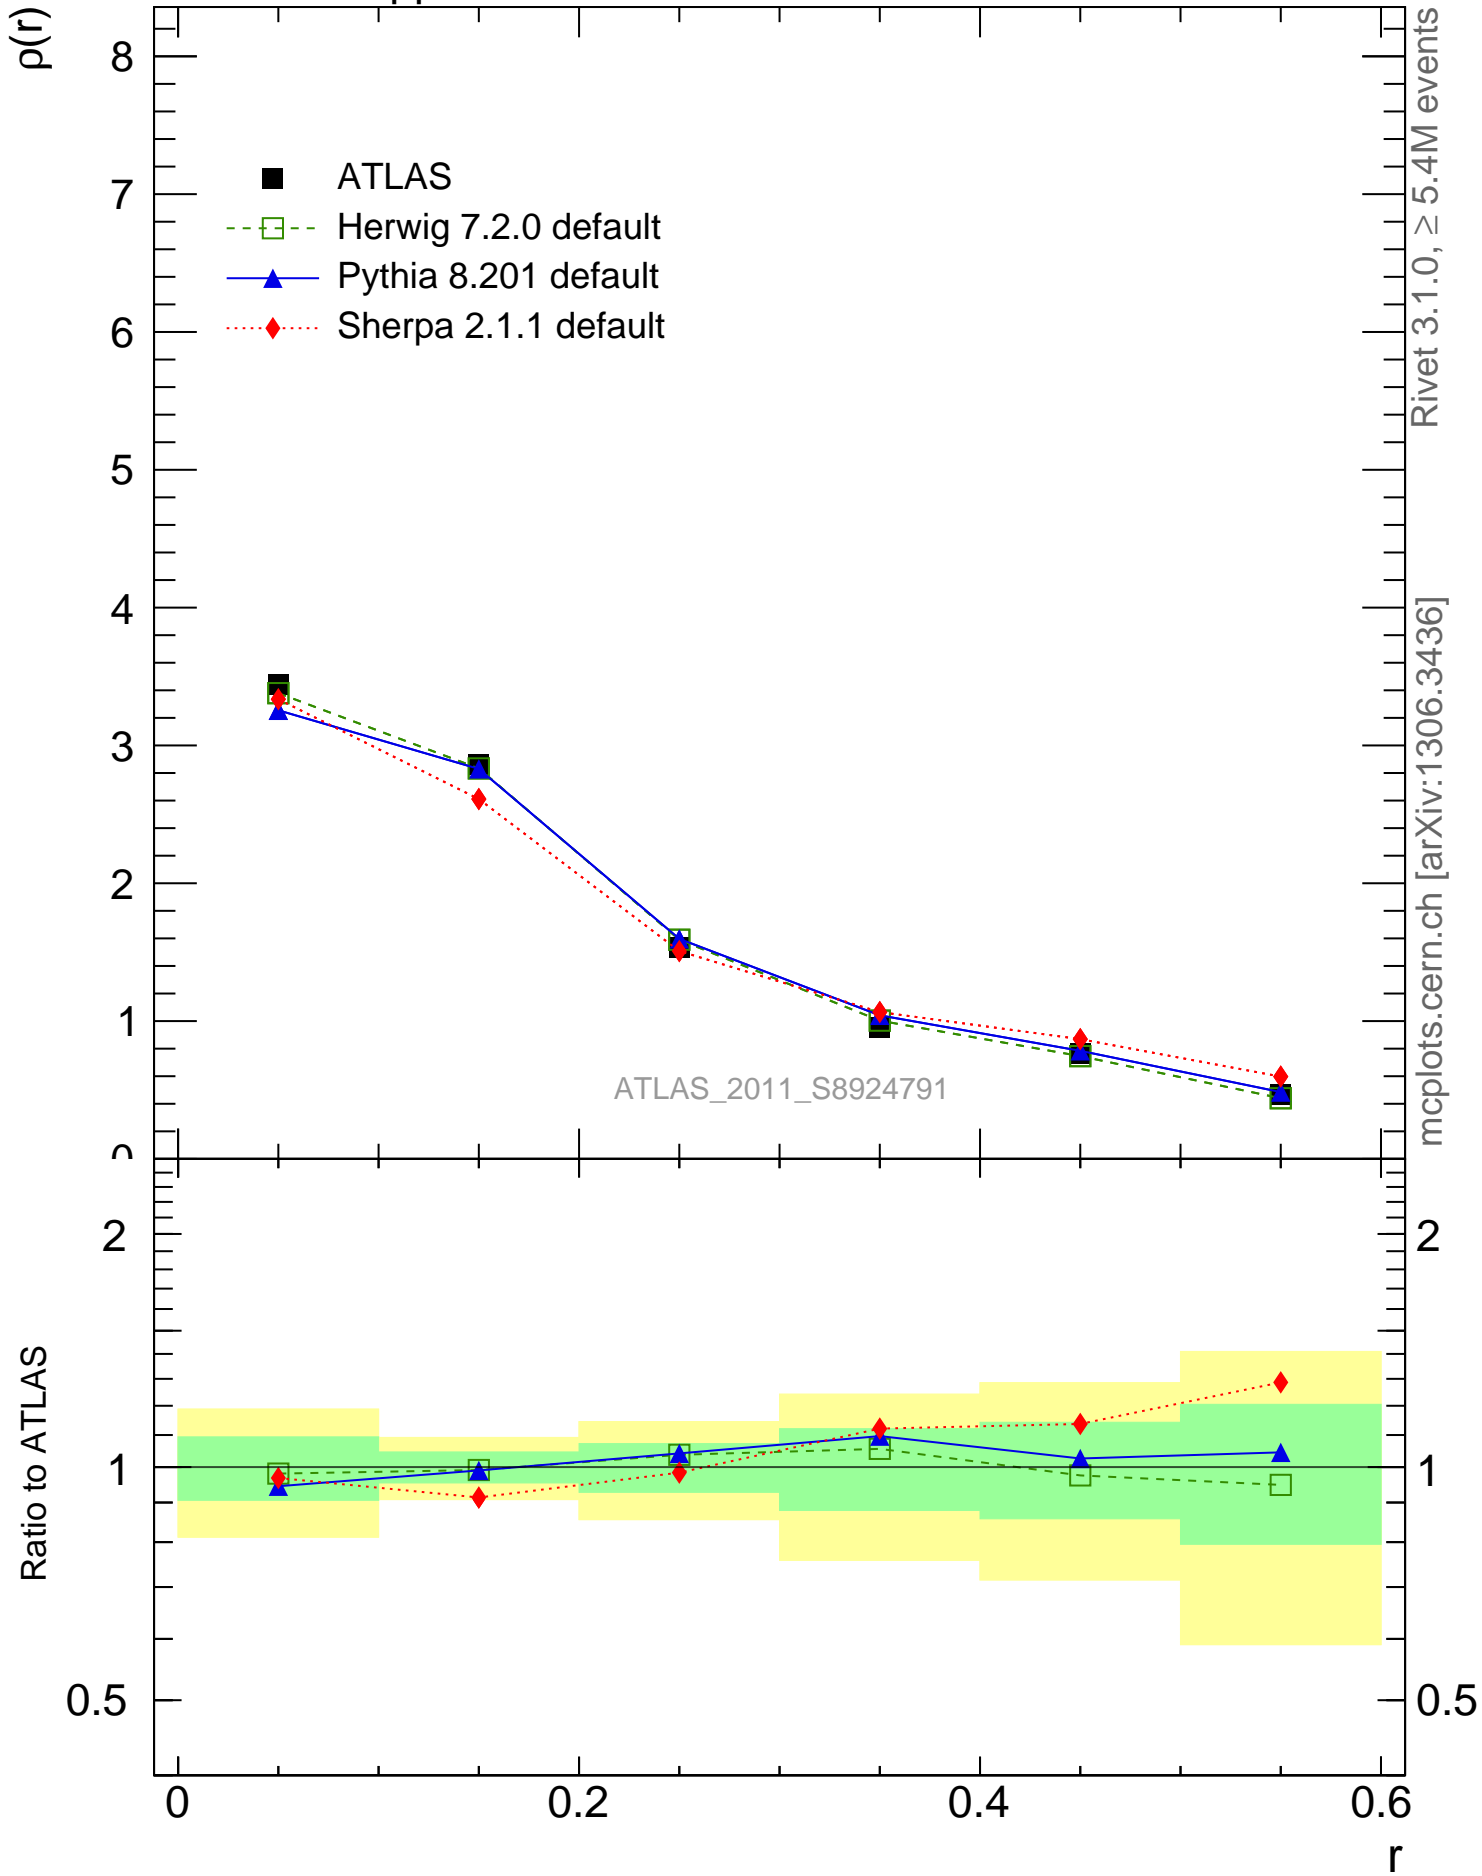

7000 GeV pp

Jets

Rivet 3.1.0, ≥ 5.4M events  
mcplots.cern.ch [arXiv:1306.3436]

Ratio to ATLAS  
r