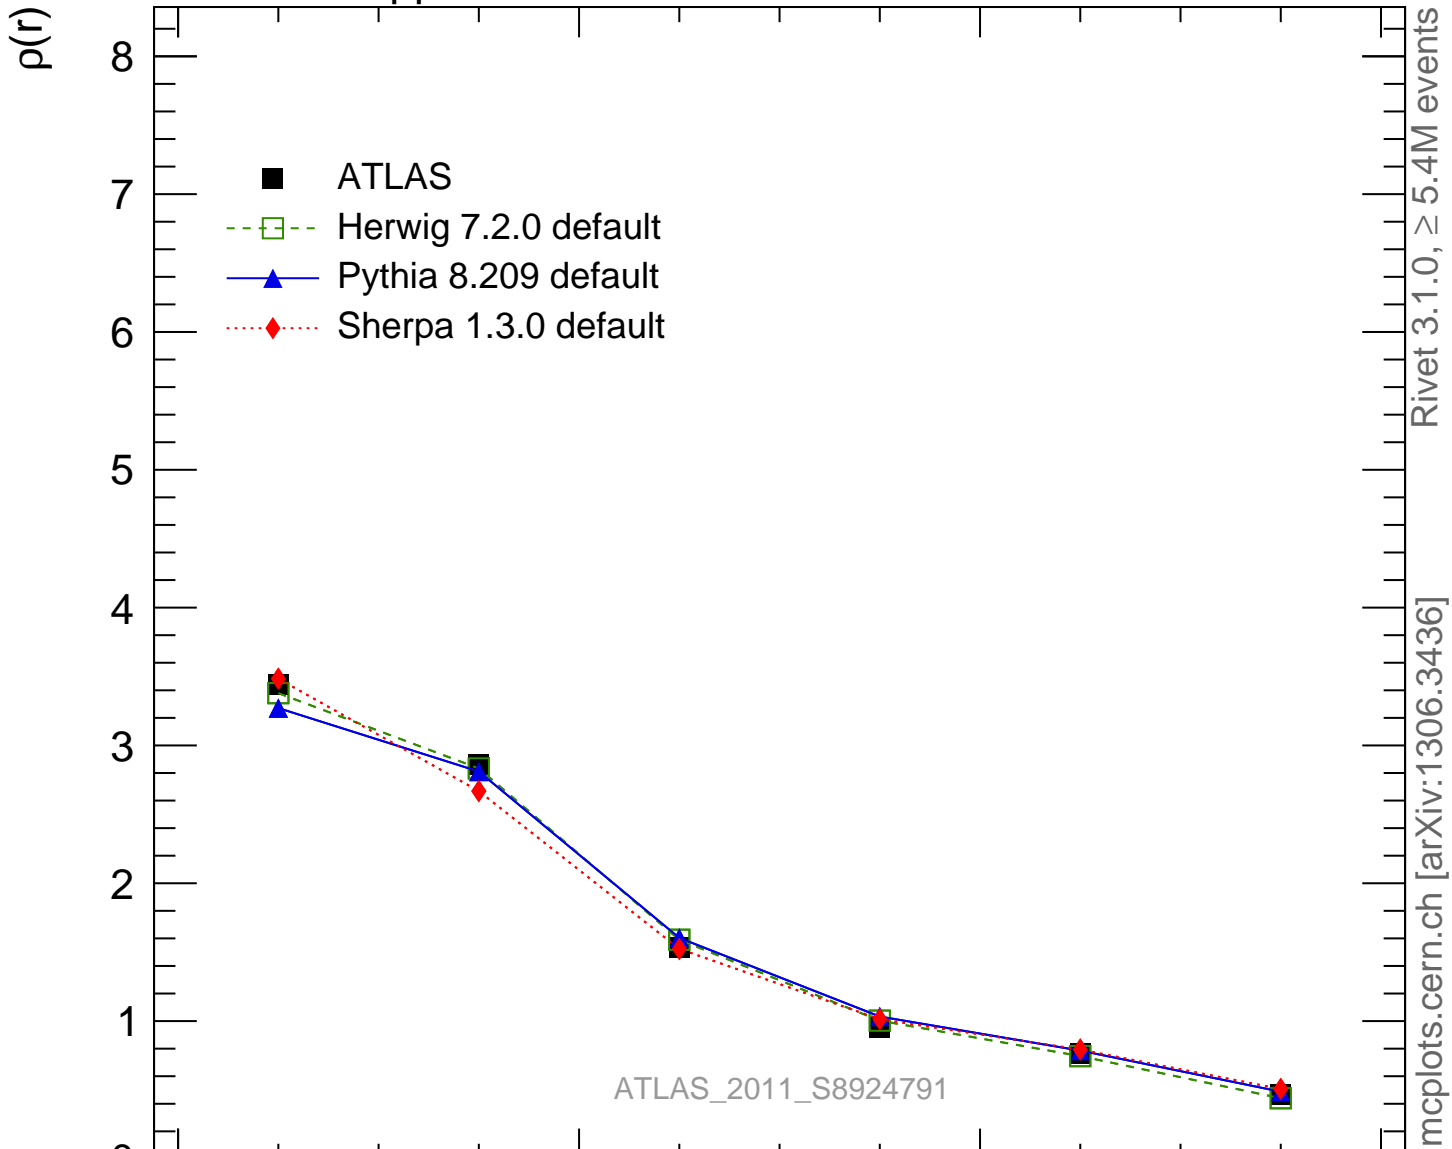

7000 GeV pp

Jets

Rivet 3.1.0,  $\geq 5.4M$  events  
mcplots.cern.ch [arXiv:1306.3436]