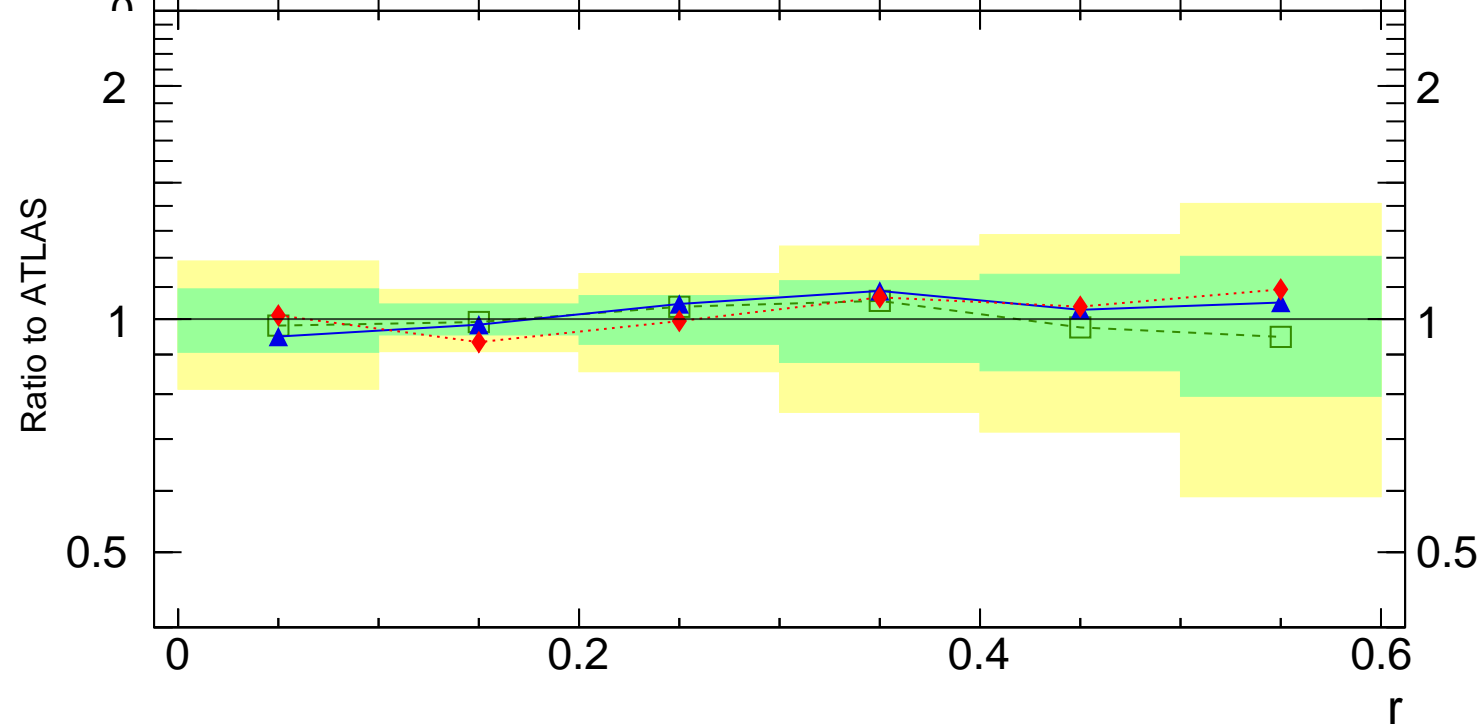

7000 GeV pp

Jets

Rivet 3.1.0,  $\geq 5.4M$  events  
mcplots.cern.ch [arXiv:1306.3436]