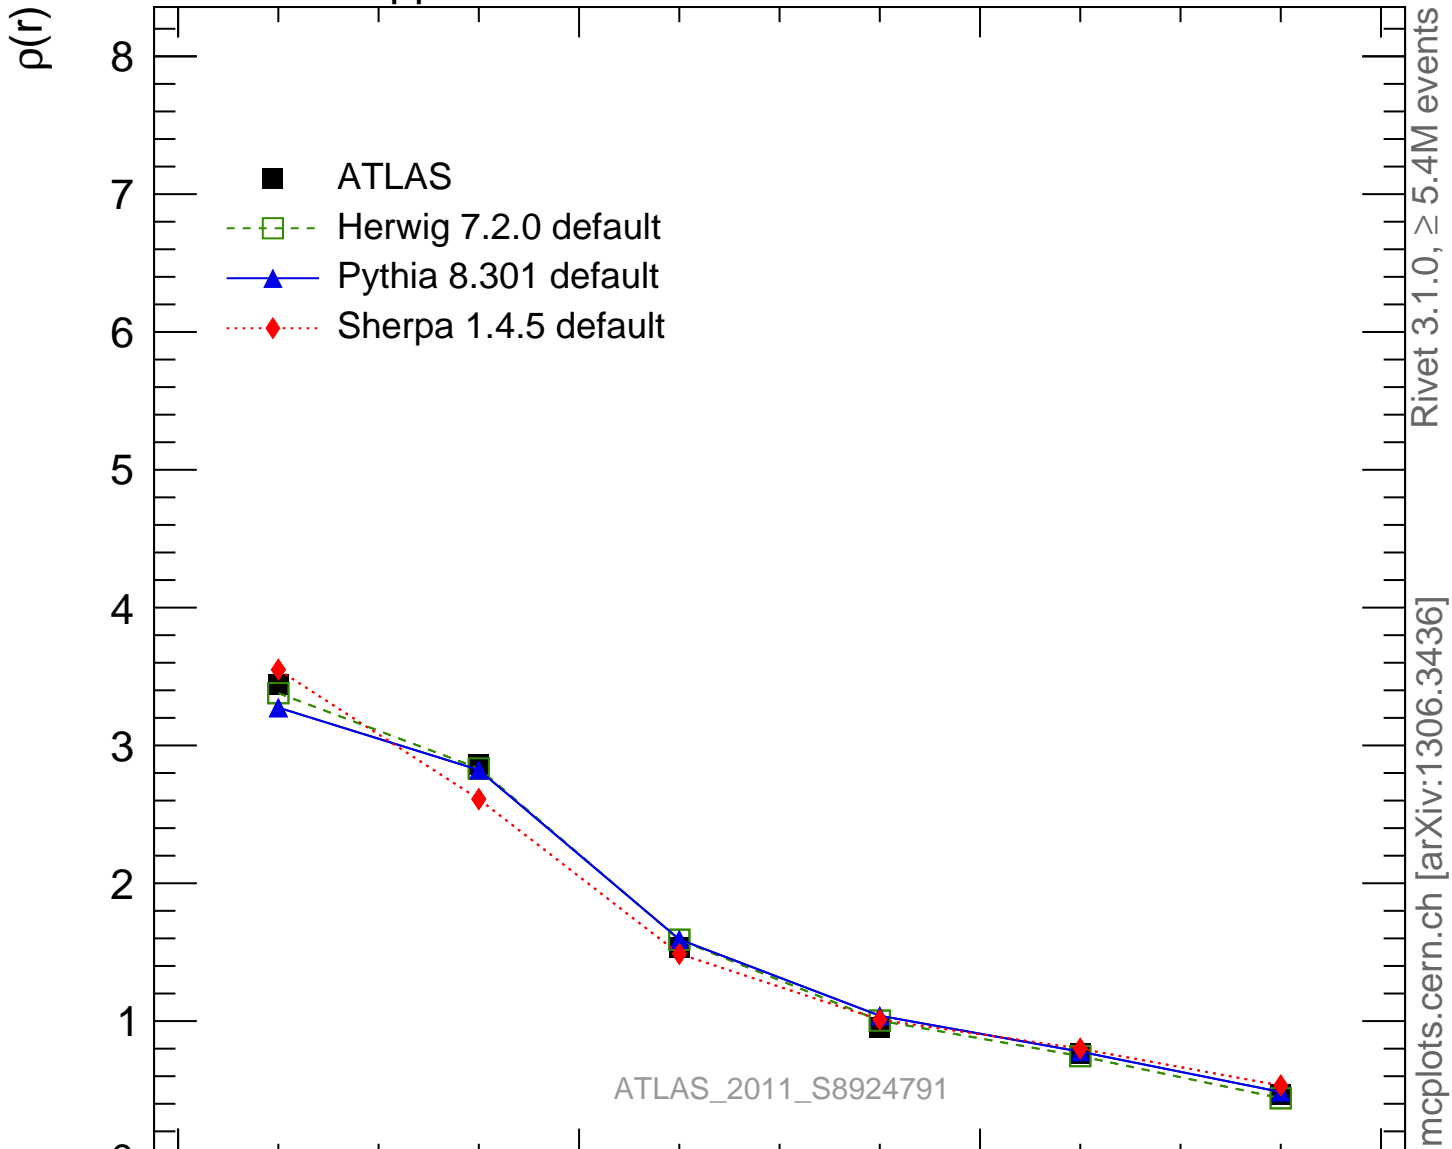

7000 GeV pp

Jets

Rivet 3.1.0, $\geq 5.4M$ events
mcplots.cern.ch [arXiv:1306.3436]