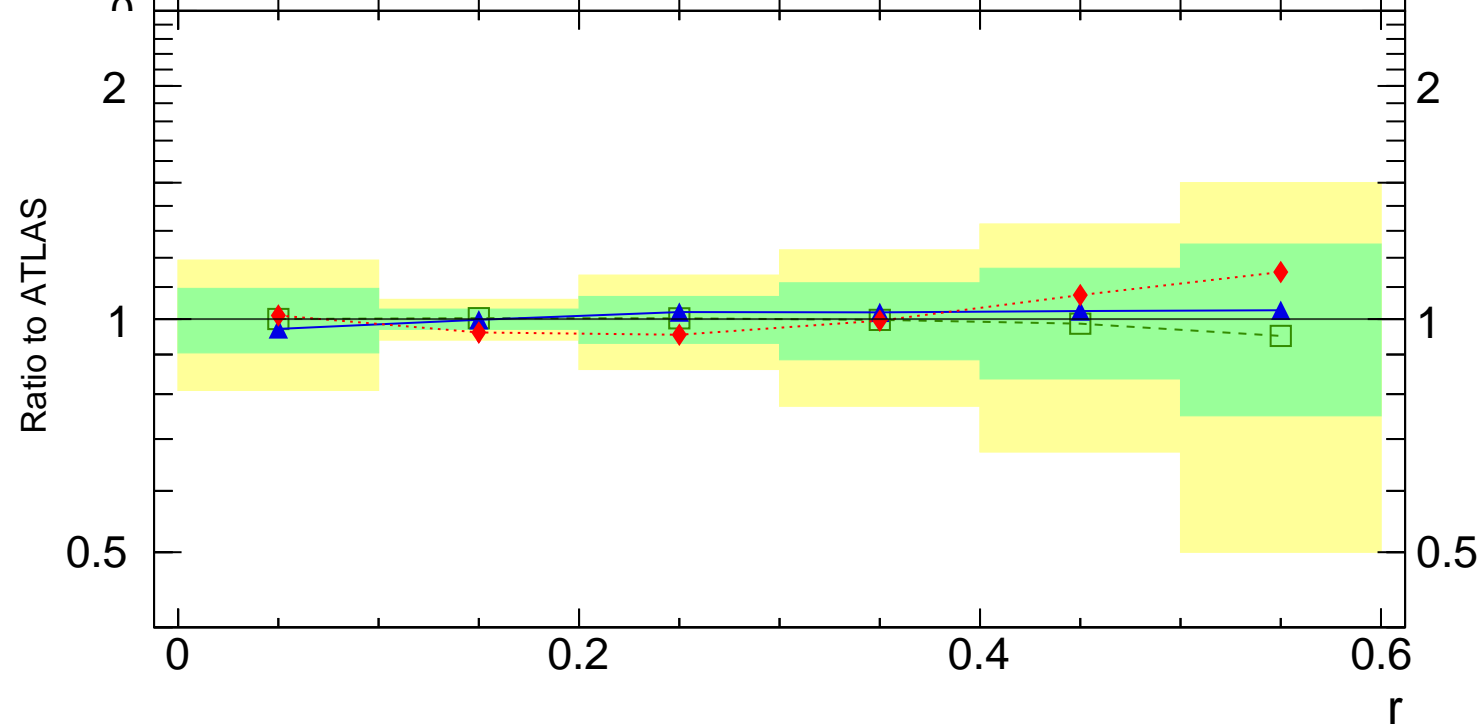

7000 GeV pp

Jets

Rivet 3.1.0, $\geq 5.4M$ events
mcplots.cern.ch [arXiv:1306.3436]