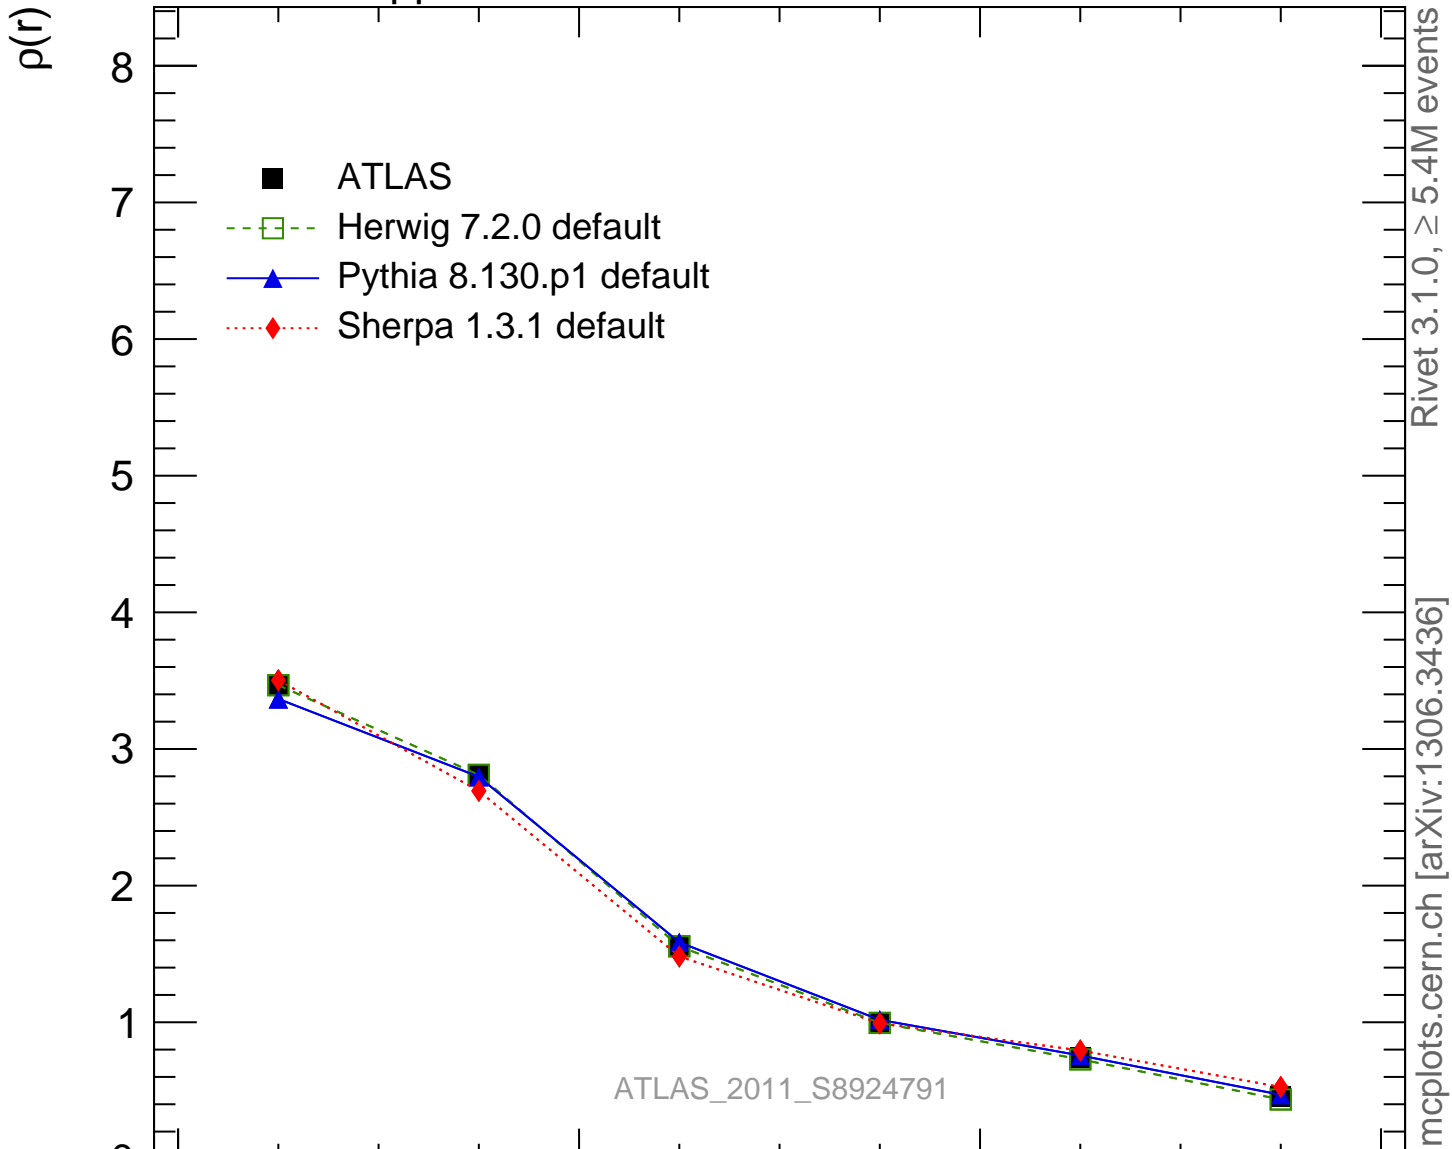

7000 GeV pp

Jets

Rivet 3.1.0, $\geq 5.4M$ events
mcplots.cern.ch [arXiv:1306.3436]